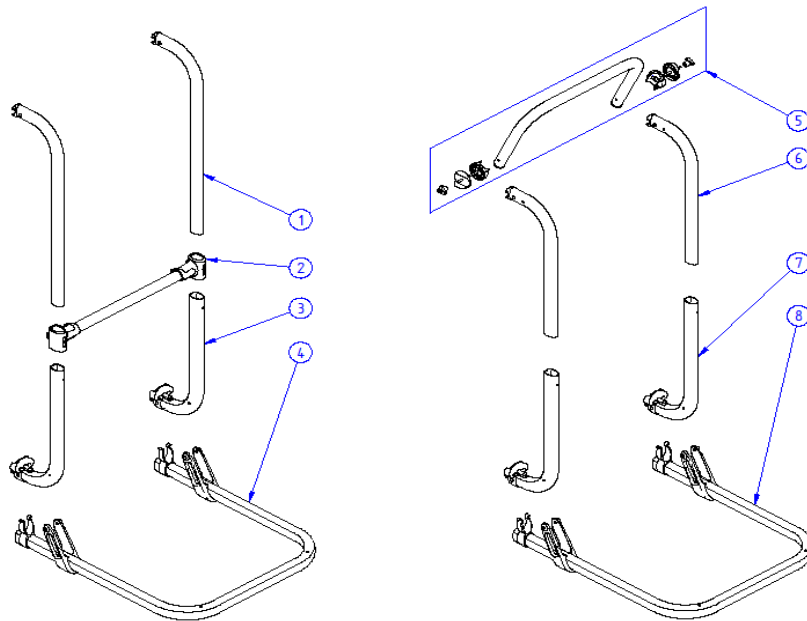

2020 SPARE PARTS LIST

THULE
SWEDEN

Sport & Elite - common parts

BA812

30	1500600551	ELITE WHEEL HOLDER	
31	1500601999	ELITE PLATFORM HOLDER	
32	1500600553	ELITE END CAP BIKE RAIL (x4)	
33	1500600552	ELITE RAILSLIDER	
34	1500600580	ELITE RAIL WITHOUT RAILSLIDERS	
	1500600581	ELITE RAIL WITH RAILSLIDERS	
35	1500602021	ELITE RACK CLIP	
36	1500602750	MOUNTING RAIL SCREW NAIL (x100)	

2020 SPARE PARTS LIST

Elite LV - Elite SV

THULE
SWEDEN

EL715

THULE
SWEDEN

THULE Elite - Elite SV

EL715-01

ART.NR.	DESCRIPTION	
Elite long version - 2 bikes		
1	1500600563	ELITE ARM (1x)
2	1500600577	ELITE CROSSBAR + T-PIECES
3	1500600578	ELITE BODY (1x)
4	1500602366	ELITE PLATFORM WITHOUT RAILS
Elite short version - 2 bikes		
5	1500600582	ELITE SV CROSSBAR
6	1500600583	ELITE SV ARM (1x)
7	1500600584	ELITE SV BODY (1x)
8	1500602366	ELITE PLATFORM WITHOUT RAILS