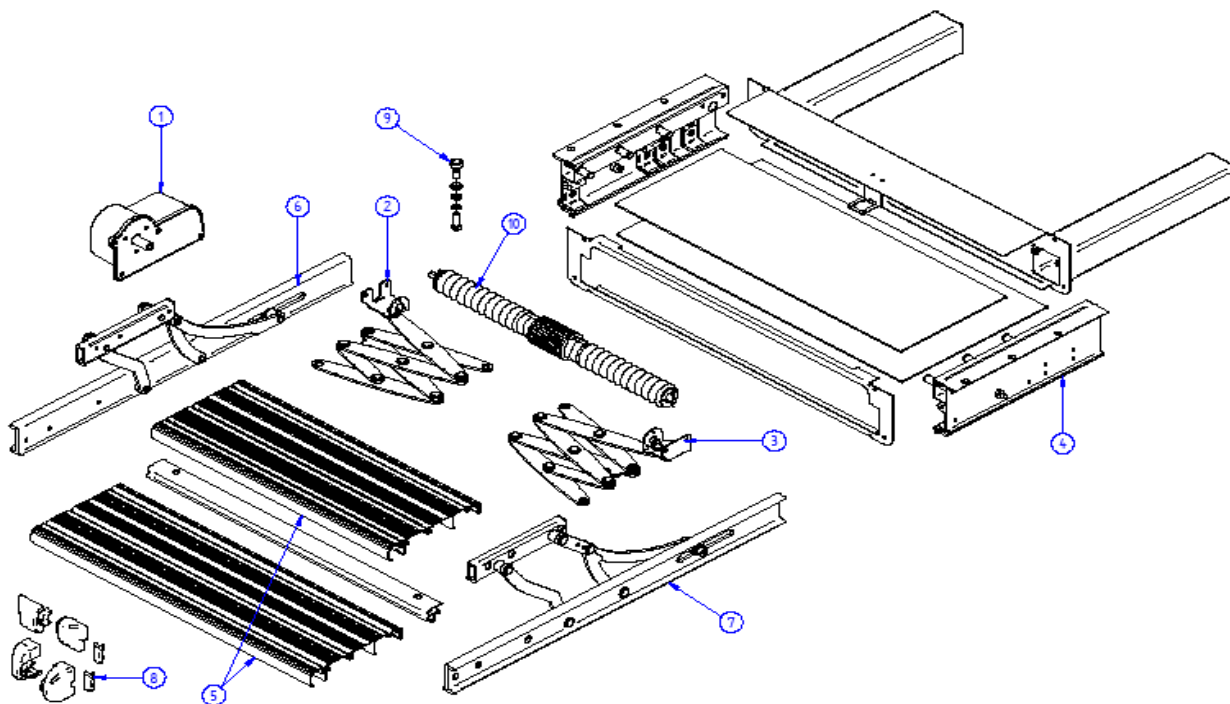

2020 SPARE PARTS LIST
SLIDE-OUT LIFT

THULE
SWEDEN

SSD 600

THULE
RECYCLE

THULE Slide out 600

SSD600-00

	ART.NR.	DESCRIPTION	
1	1500602150	12V MOTOR ASSY SLIDE-OUT LIFT	unavailable
2	1500602344	LH DRIVING SCISSOR ASSY SLIDE-OUT LIFT	
3	1500602345	RH DRIVING SCISSOR ASSY SLIDE-OUT LIFT	
4	1500602346	FRAME SLIDE-OUT LIFT	
5	1500602347	FOOT BOARD SLIDE-OUT LIFT – 2PC	
6	1500602348	LH SIDE ASSY SLIDE-OUT LIFT	
7	1500602349	RH SIDE ASSY SLIDE-OUT LIFT	
8	1500602350	END CAPS SLIDE-OUT LIFT - 6PC	
9	1500602149	GEAR NUT REPAIR KIT	
10	1500602351	DRIVING SHAFT SLIDE-OUT LIFT