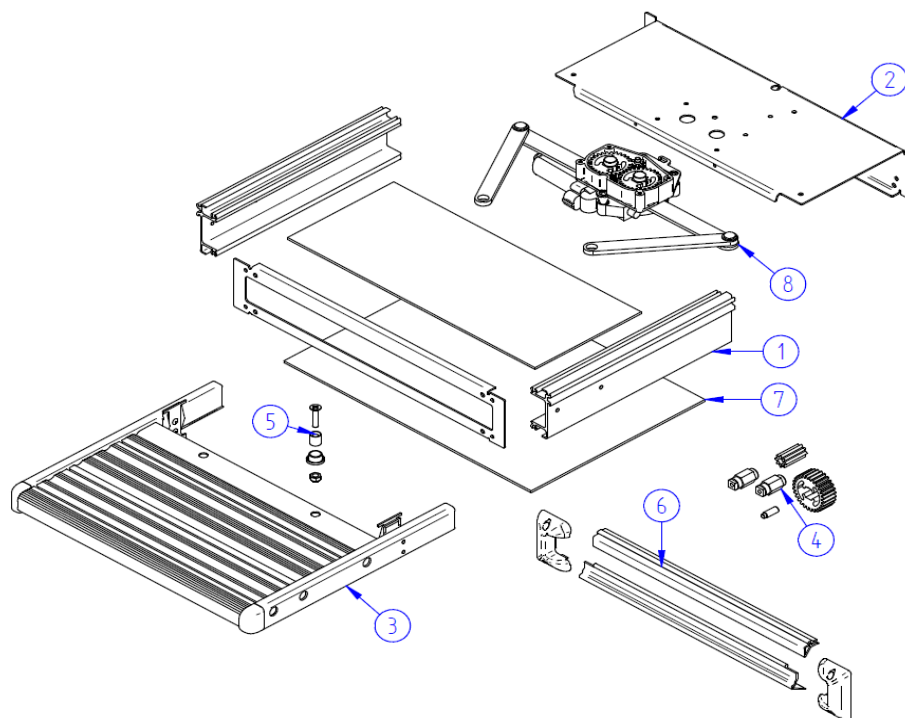

2020 SPARE PARTS LIST

SLIDE-OUT STEP

THULE
SWEDEN

SDA 616

THULE
SWEDEN

THULE Slide out 12V

SDA616-02

	ART.NR.	DESCRIPTION	
1	1500601145	FRAME SLIDE OUT 400x310 (*)	
	1500601146	FRAME SLIDE OUT 400x390 (*)	
	1500601147	FRAME SLIDE OUT 400x420 (*)	
	1500601757	FRAME SLIDE OUT 550x390 (*)	
	1500601534	FRAME SLIDE OUT 550x420 (*)	
	1500601148	FRAME SLIDE OUT 700x420 (*)	
2	1500601138	MOTOR COMPLETE S/O 400x310 (*)	1500602806
	1500601139	MOTOR COMPLETE S/O 400x390/420 (*)	1500602806
	1500601713	MOTOR COMPLETE S/O 550x390/420 (*)	1500602806
	1500601140	MOTOR COMPLETE S/O 700x420 - V2003 (*)	1500602806
3	1500601141	FOOTBOARD COMPL. SLIDE OUT 400x310 (*)	
	1500601142	FOOTBOARD COMPL. SLIDE OUT 400x390 (*)	
	1500601143	FOOTBOARD COMPL. SLIDE OUT 400x420 (*)	
	1500601756	FOOTBOARD COMPL. SLIDE OUT 550x390 (*)	
	1500601731	FOOTBOARD COMPL. SLIDE OUT 550x420 (*)	
	1500601144	FOOTBOARD COMPL. SLIDE OUT 700x420 (*)	
4	1500602377	REPAIR KIT PINION SLIDE-OUT	
5	1500601156	REPAIR KIT CONNECTION FOOTBOARD S/O DD	
6	1500601379	DIRT PROTECTION SLIDE OUT 400	
	1500601380	DIRT PROTECTION SLIDE OUT 550	
	1500601381	DIRT PROTECTION SLIDE OUT 700	
7	1500602800	LOWER PROTECTION SLIDE OUT 12V400	
	1500602801	LOWER PROTECTION SLIDE OUT 12V550	
	1500602802	LOWER PROTECTION SLIDE OUT 12V700	
8	1500602806	MOTOR ASSY SLIDE OUT	

(*)

420 = Standard step

390 = Special step : Hobby / Sprinter / Trigano

310 = Special step : Hymer Exsis