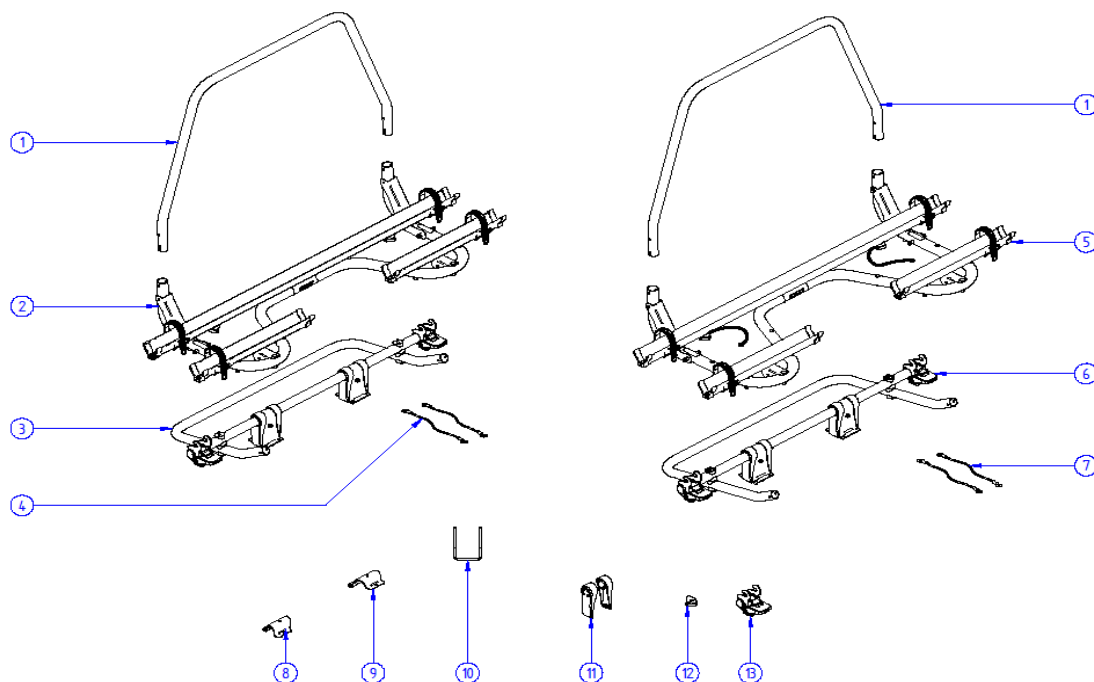

2020 SPARE PARTS LIST

Caravan Superb - Caravan Superb SV

THULE
SWEDEN

SP624

THULE
SWEDEN

THULE Caravan Superb / Superb SV

SP624-00

ART.NR.	DESCRIPTION	
Caravan Superb SV		
1	1500602768	CARAVAN SMART / SUPERB SUPPORT BAR
2	1500602808	CARAVAN SUPERB SV PLATFORM COMPLETE
	1500602987	CARAVAN SUPERB SV 2016 PLATFORM COMPLETE
3	1500602770	CARAVAN SUPERB SV BASE
	1500602988	CARAVAN SUPERB SV 2016 BASE
4	1500603487	CARAVAN SUPERB SV TILT STOP CORD - 450MM (2x)
11	1500602899	CARAVAN SMART/ SUPERB FOOT COVER (2X)
12	1500602960	CARAVAN SMART/SUPERB FIXATION TILT STOP (2x)
13	1500602864	CARAVAN SMART / SUPERB PLATFORM LOCK SET V2
Caravan Superb		
1	1500602768	CARAVAN SMART / SUPERB SUPPORT BAR
5	1500602771	CARAVAN SUPERB PLATFORM COMPLETE
6	1500602772	CARAVAN SUPERB BASE
7	1500603488	CARAVAN SUPERB TILT STOP CORD - 550MM (2x)
11	1500602899	CARAVAN SMART/ SUPERB FOOT COVER (2X)
12	1500602960	CARAVAN SMART/SUPERB FIXATION TILT STOP (2x)
13	1500602864	CARAVAN SMART / SUPERB PLATFORM LOCK SET V2
Common parts for all A-frames		
8	1500602774	FIXATION PLATE D30 RH BLACK
9	1500602773	FIXATION PLATE D30 LH BLACK
10	1500601980	U-BOLT M6 x 135/78/135 (1x)
	308140	U-BOLT M6 x 160/78/160 (4x) (sold per 5 sets)