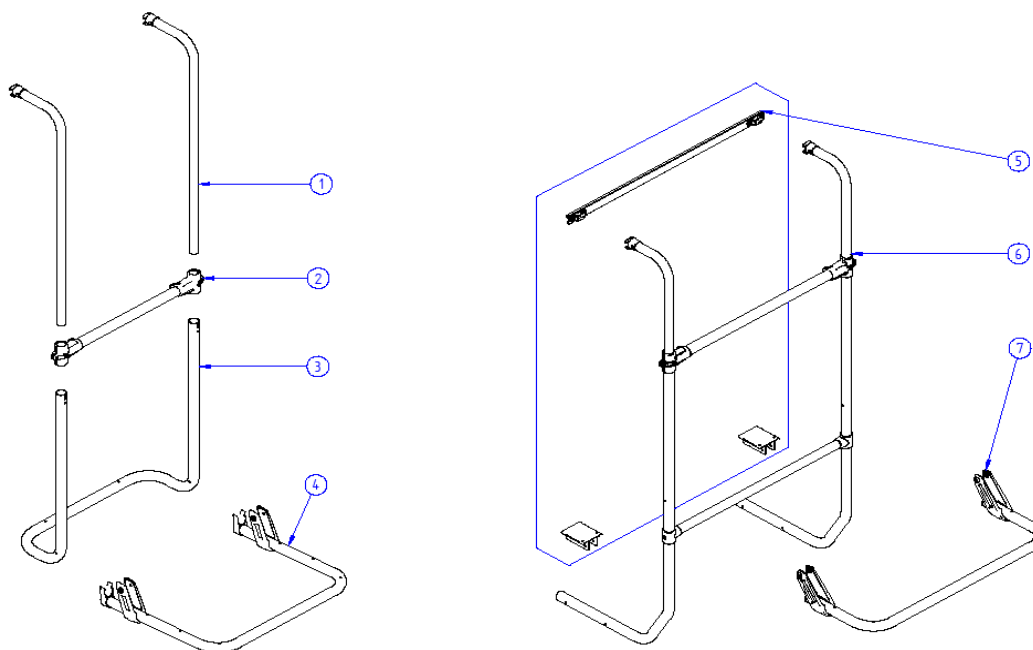

2020 SPARE PARTS LIST

Sport caravan tour - Sport caravan universal

THULE
SWEDEN

BA810

THULE
SWEDEN

THULE Sport caravan tour - Sport caravan universal

BA810-00

ART.NR.	DESCRIPTION
Sport caravan tour - 2 bikes	
1	SPORT CARAVAN TOUR ARM (1x)
2	SPORT CROSSBAR + T-PIECES
3	SPORT CARAVAN TOUR BODY
4	SPORT PLATFORM WITHOUT RAILS
Sport caravan universal - 2 bikes	
5	SPORT CAR.UNIVERSAL FIXATION PROFILE
6	SPORT CAR.UNIVERSAL FRAME COMPLETE
7	SPORT CAR.UNIVERSAL PLATFORM WITHOUT RAILS