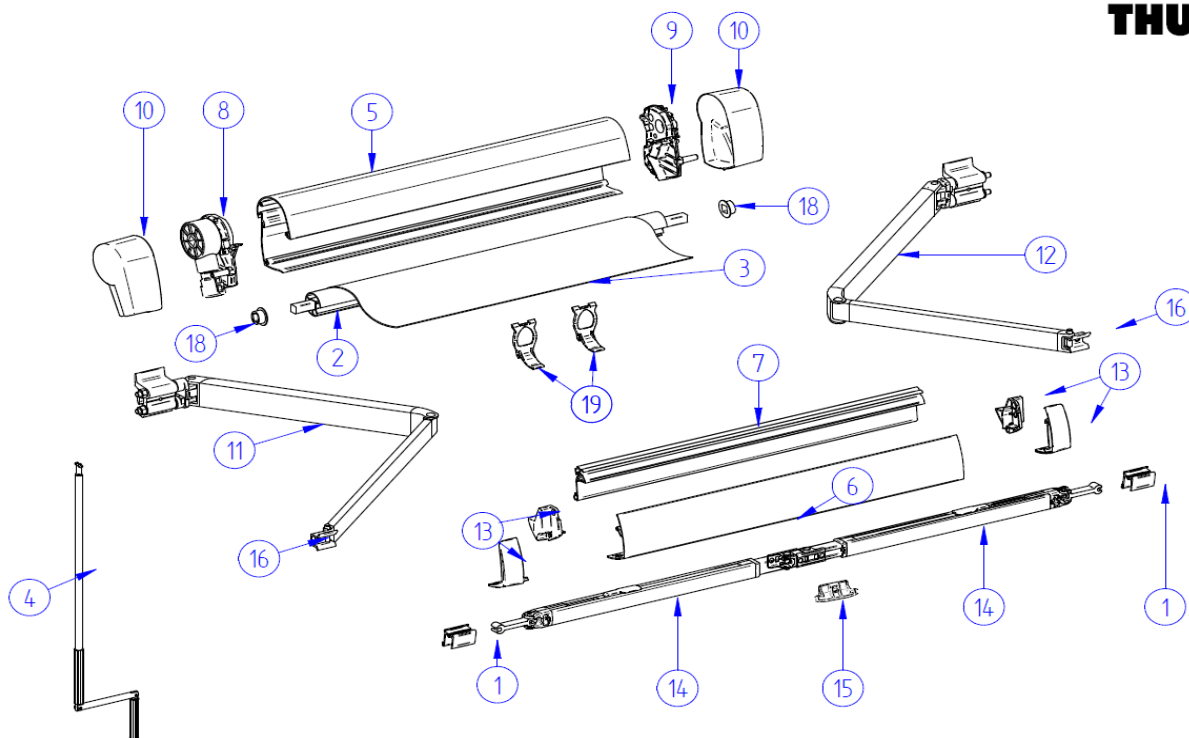

2020 SPARE PARTS LIST

VW CALIFORNIA

THULE
SWEDEN

VW606

THULE
SWEDEN

THULE Omnistor 5102/VW

VW 606-02

	ART.NR.	DESCRIPTION	
1	1500600296	CONNECT. SUPP. ARM V97 SERIE 5	
2	1500601954	ROLLER TUBE ASSY 5102 2.6M	
3	1500602356	FABRIC 2.60M VW T5 SILVER GREY	
4	1500601124	HANDCRANK VW T5 + 5102	
5	1500601689	MAIN HOUSING VW T5 RAL9006	
	1500602357	MAIN HOUSING VW T5 RAL9011	
6	1500601955	OUTSIDE LEAD RAIL VW T5 RAL9006	
	1500602358	OUTSIDE LEAD RAIL VW T5 RAL9011	
7	1500601956	INSIDE LEAD RAIL VW T5 RAL9006	
	1500602359	INSIDE LEAD RAIL VW T5 RAL9011	
8	1500601201	LH ENDPLATE + GEAR ASSY VW T5	
9	1500601202	RH ENDPLATE MH VW T5	
10	1500601203	LH+RH SIDECAP ASSY RAL9006	
	1500601204	LH+RH SIDECAP ASSY RAL9011	
11	1500602103	LH SPRINGARM COMPL 5102	
12	1500602104	RH SPRINGARM COMPL 5102	
13	1500601206	LH+RH LEAD RAIL END PLATE ASSY RAL9006	
	1500601741	LH+RH LEAD RAIL END PLATE ASSY RAL9011	
14	1500601960	SUPPORT ARM V2 2.60M XL	
15	1500601789	CENTRAL CLAMP SUPPORT ARM V2	
16	1500601219	LH+RH CONN.LEAD RAIL	
	1500602754	LH+RH STOP SPRING ARM 5102	
18	1500602755	LH+RH ROLLER BEARINGS 5102	
19	1500603403	POSITIONER SPRING ARM VW 2PC