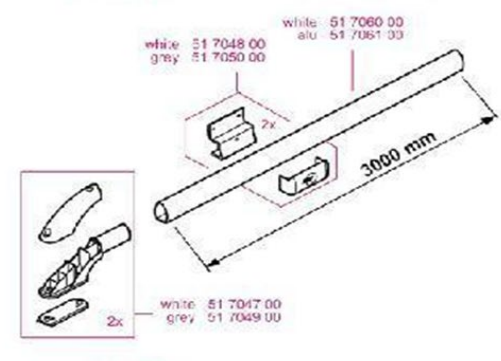

2020 SPARE PARTS LIST

LADDER and ROOFRAIL

Ver. 2007
Thule Ladder – Ladder Deluxe

Ver. 2007
Thule Ladder – Ladder

Thule Ladder – Roof Rack

Thule Ladder – Roof Rack Deluxe

	ART.NR.	DESCRIPTION
	47010	1500601979 FOOT SUPPORT OMNIBIKE DIAM 30
	47011	1500602036 HINGE DOUBLE LADDER
	47012	1500602037 BEDHOOK
	71632	1500602038 TUBE PLUG BLACK Ø30
	71723	1500602039 TUBE CLIP DOUBLE LADDER
	71724	1500602040 COVER PLUG LADDER
	71730	1500602041 OVAL PLUG OMNILADDER DELUXE
	71738	1500602042 OVAL CLIP OMNILADDER DELUXE
	51703700	1500602043 TUBE DIAM 30 L=2,30M
	51704001	1500602044 RUNG LADDER
	51704101	1500600516 BUMPER DOUBLE LADDER
	51704200	1500600517 LH LADDER SUPPORT - 80MM/20
	51704300	1500600518 RH LADDER SUPPORT - 80MM/20
	51704400	1500600519 LADDER SUPPORT - 80MM
	51704601	1500600520 BEND 90°
	51704700	1500600521 ENDCAP ROOF RACK ASSY WHITE
	51704800	1500600522 SUPPORT ROOF RACK ASSY WHITE
	51704900	1500600523 END CAP ROOFRACK ASSY GREY
	51705000	1500600524 SUPPORT ROOF RACK ASSY GREY
	51706000	1500601759 OVAL TUBE L=3.0M WHITE
	51706100	1500601782 OVAL TUBE L=3.0M ANO
	51708000	1500600525 FIXATION KIT LADDER DOUBLE 10S
	51708100	1500600526 FIXATION KIT LADDER SINGLE 6S
	51708200	1500602045 FIXATION KIT LADDER 4 STEPS
	51708400	1500600527 SUPPORT OVAL OMNILADDER DELUXE
	51708500	1500600528 RUNG OMNILADDER
	51708600	1500600529 HINGE OVAL OMNILADDER DELUXE