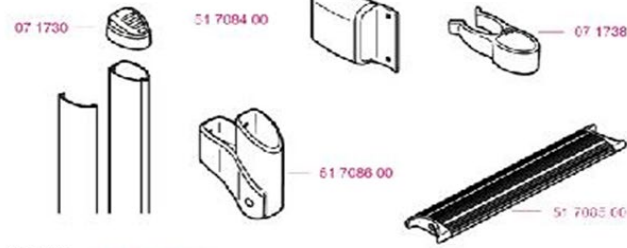

2020 SPARE PARTS LIST

LADDER and ROOFRAIL

Ver. 2007
Thule Ladder – Ladder Deluxe