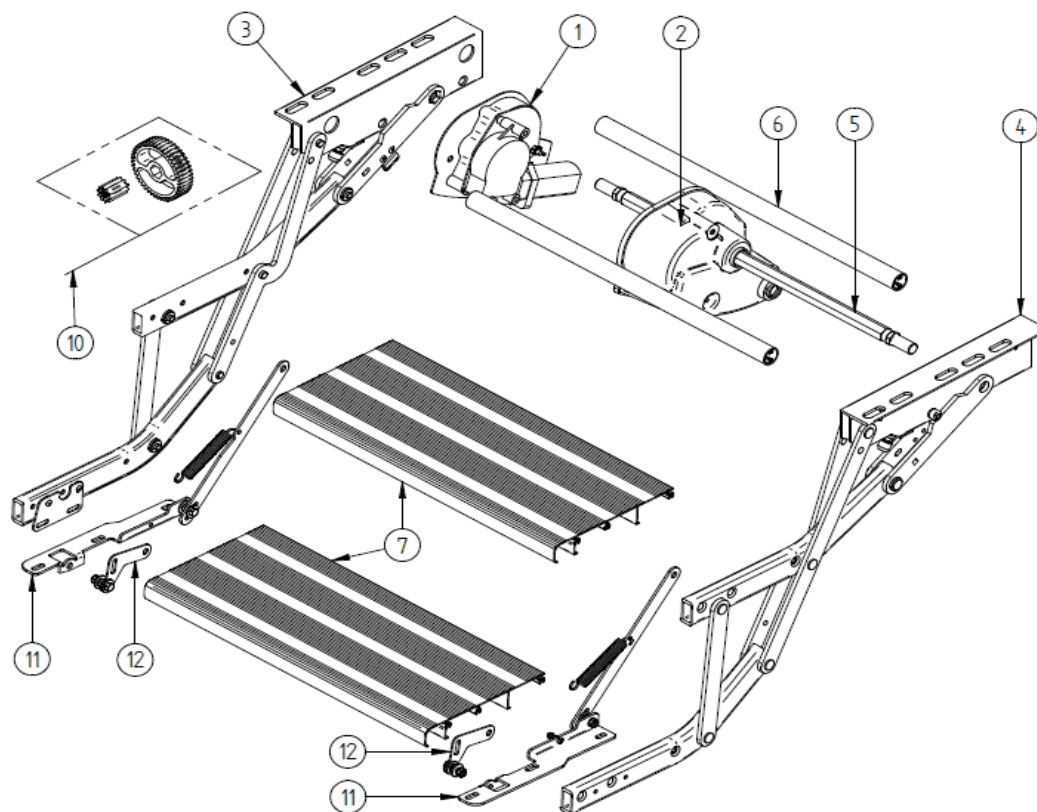

2020 SPARE PARTS LIST
DOUBLE STEP with SKIRT 2015

THULE
SWEDEN

SMB 601

THULE
SWEDEN

THULE Double step 12V500 Arto & 12V650 Flair

SMB601-03

	ART.NR.	DESCRIPTION	
1	1500602886	12V MOTOR ASSY DOUBLE STEP SKIRT 2015	
2	1500602887	MOTOR CAP DOUBLE STEP SKIRT 2015	
3	1500602888	LH SCISSOR ASSY DOUBLE STEP SKIRT 2015	
4	1500602889	RH SCISSOR ASSY DOUBLE STEP SKIRT 2015	
5	1500602890	DRIVING ROD D12V500 SKIRT 2015	
	1500602891	DRIVING ROD D12V650 SKIRT 2015	
6	1500602892	FRAME CON. TUBE D12V500 SKIRT 2015 – 2PC	
	1500602893	FRAME CON. TUBE D12V650 SKIRT 2015 – 2PC	
7	1500602894	FOOT BOARD DOUBLE STEP12V500 SKIRT 2015 – 2PC	
	1500602895	FOOT BOARD DOUBLE STEP12V650 SKIRT 2015 – 2PC	
10	1500602718	REPAIR KIT PINION DOUBLE STEP SKIRT	
11	1500603102	REPAIR FIXATION KIT SKIRT CLOSING	
12	1500603117	SKIRT FIXATION - 2PC