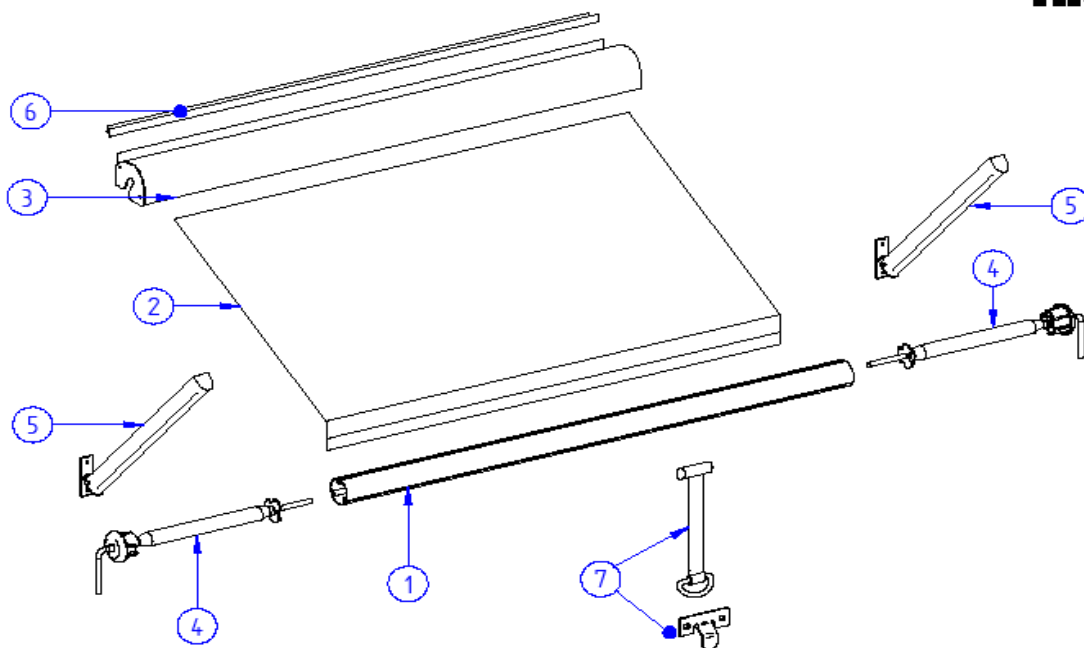

2020 SPARE PARTS LIST

CARAVAN STYLE

THULE
SWEDEN

3A602

THULE Omnistor Caravan Style

3A 602-01

	ART.NR.	DESCRIPTION	
1	1500602184	RAFTER ARM ASSY 2,30/2.60 M	
	1500602185	RAFTER ARM ASSY 3.00/4,50 M	
3	1500601808	ROLLER TUBE CAR STYLE - 2,30M	
	1500601737	ROLLER TUBE CAR STYLE 2.60M	
	1500600046	ROLLER TUBE CAR STYLE 3.00M	
	1500601809	ROLLER TUBE CAR STYLE - 3,50M	
	1500601810	ROLLER TUBE CAR STYLE - 4,00M	
	1500601470	ROLLER TUBE CAR STYLE 4.50M	
4	1500600062	FABRIC 2.30M CAR STYLE 03 BL SK	
	1500600063	FABRIC 2.30M CAR STYLE 04 AL GR	
	1500600064	FABRIC 2.60M CAR STYLE 03 BL SK	
	1500600065	FABRIC 2.60M CAR STYLE 04 AL GR	
	1500600066	FABRIC 3.00M CAR STYLE 03 BL SK	
	1500600067	FABRIC 3.00M CAR STYLE 04 AL GR	
	1500600069	FABRIC 3.50M CAR STYLE 03 BL SK	
	1500600070	FABRIC 3.50M CAR STYLE 04 AL GR	
	1500600071	FABRIC 4.00M CAR STYLE 03 BL SK	
	1500600072	FABRIC 4.00M CAR STYLE 04 AL GR	
	1500600073	FABRIC 4.50M CAR STYLE 03 BL SK	
	1500600074	FABRIC 4.50M CAR STYLE 04 AL GR	
5	308240	TENSION RFT 2.30M CAR STYLE	
6	1500601173	L+R ENDCAP ROLL.TUBE CAR STYLE	
7	1500601174	TENSION ARM GUARD CAR STYLE 2PCS	
8	1500601177	CARAVAN RAIL BLOCKER SET	
9	1500601193	COUNT.PCE R.TUBE CAR STYLE 2,30M / 3,00M	
	1500601811	COUNT PCE R.TUBE CAR STYLE 2,60M	
	1500601194	COUNT.PCE R.TUBE CAR STYLE 3.50M	
	1500601195	COUNT.PCE R.TUBE CAR STYLE 4.00M	
	1500601812	COUNT.PCE R.TUBE CAR STYLE 4,50M	
10	1500602182	SUPPORT ARM 2,30/2,60 M	
	1500602183	SUPPORT ARM 3,00/4,50M	
11	1500602810	TOP CAP RAFTER CAR.STYLE - 2PC	