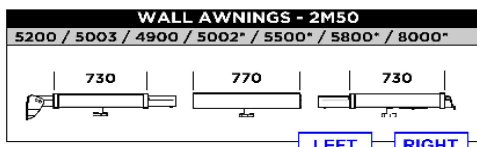

* Connection pieces not included. See sparepartdrawing SRS601.

THULE Residence / Panorama / Veduta

SRS602-03