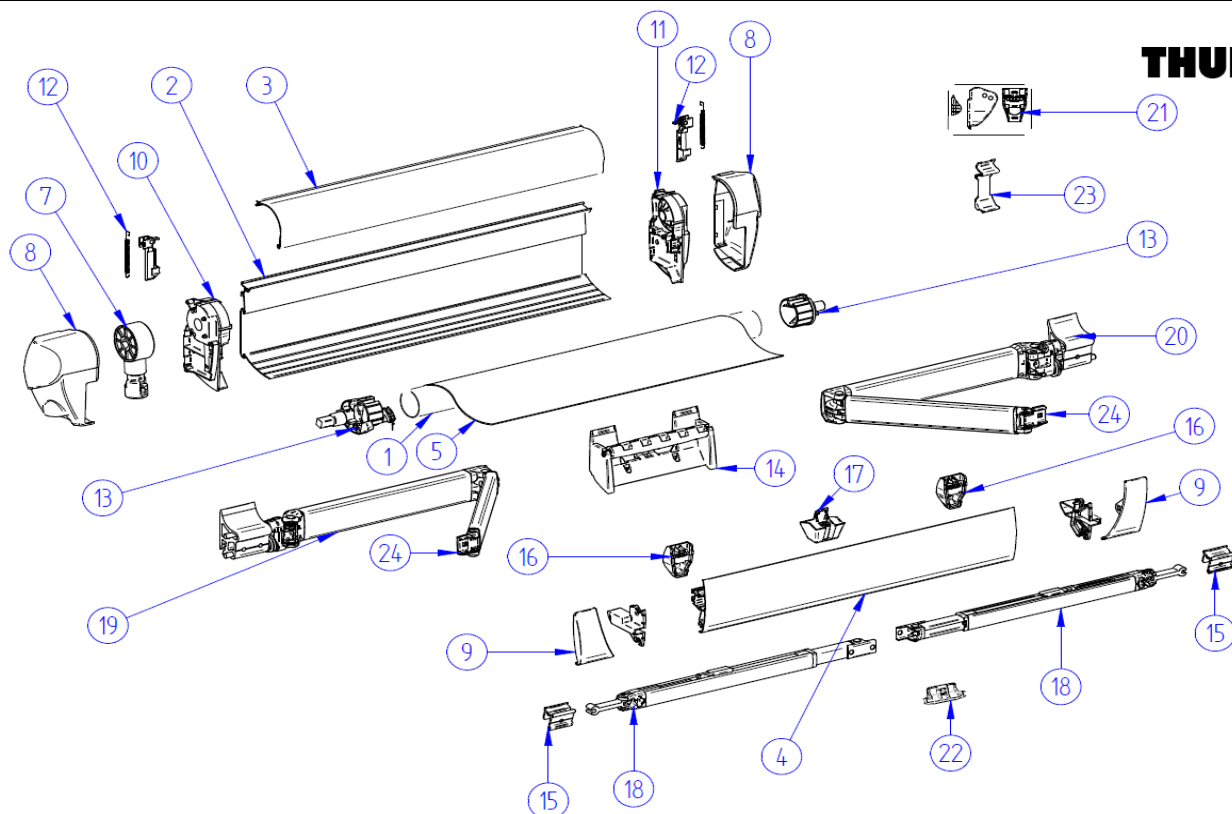

2020 SPARE PARTS LIST

5003

THULE
SWEDEN

5AF611

THULE Omnistor 5003

5AF611-01

	ART.NR.	DESCRIPTION	
1	1500601790	ROLLER TUBE 48 5002/5003 -1.9M	
	1500601791	ROLLER TUBE 48 5002/5003 -2.3M	
	1500601792	ROLLER TUBE 48 5002/5003 -2.6M	
	1500601793	ROLLER TUBE 48 5002/5003 -3.0M	
	1500601794	ROLLER TUBE 48 5002/5003 -3.5M	
	1500601795	ROLLER TUBE 52 5003 -4.00M	
	1500601796	ROLLER TUBE 52 5003 -4.50M	
2	1500601546	MAIN HOUSING 5003 1.90M	
	1500601547	MAIN HOUSING 5003 2.30M	
	1500601548	MAIN HOUSING 5003 2.60M	
	1500601549	MAIN HOUSING 5003 3.00M	
	1500601550	MAIN HOUSING 5003 3.50M	
	1500601551	MAIN HOUSING 5003 4.00M	
	1500601552	MAIN HOUSING 5003 4.50M	
	1500601567	MAIN HOUSING 5003 ANO 1.90M	
	1500601568	MAIN HOUSING 5003 ANO 2.30M	
	1500601569	MAIN HOUSING 5003 ANO 2.60M	
	1500601570	MAIN HOUSING 5003 ANO 3.00M	
	1500601571	MAIN HOUSING 5003 ANO 3.50M	
	1500601572	MAIN HOUSING 5003 ANO 4.00M	
	1500601573	MAIN HOUSING 5003 ANO 4.50M	
	1500602683	MAIN HOUSING 5003 ANTHR. 2.60M	
1500602684	MAIN HOUSING 5003 ANTHR. 3.00M		
1500602685	MAIN HOUSING 5003 ANTHR. 3.50M		
1500602686	MAIN HOUSING 5003 ANTHR. 4.00M		
3	1500601553	ROOF HOUSING 5003 1.90M	
	1500601554	ROOF HOUSING 5003 2.30M	
	1500601555	ROOF HOUSING 5003 2.60M	
	1500601556	ROOF HOUSING 5003 3.00M	
	1500601557	ROOF HOUSING 5003 3.50M	
	1500601558	ROOF HOUSING 5003 4.00M	
	1500601559	ROOF HOUSING 5003 4.50M