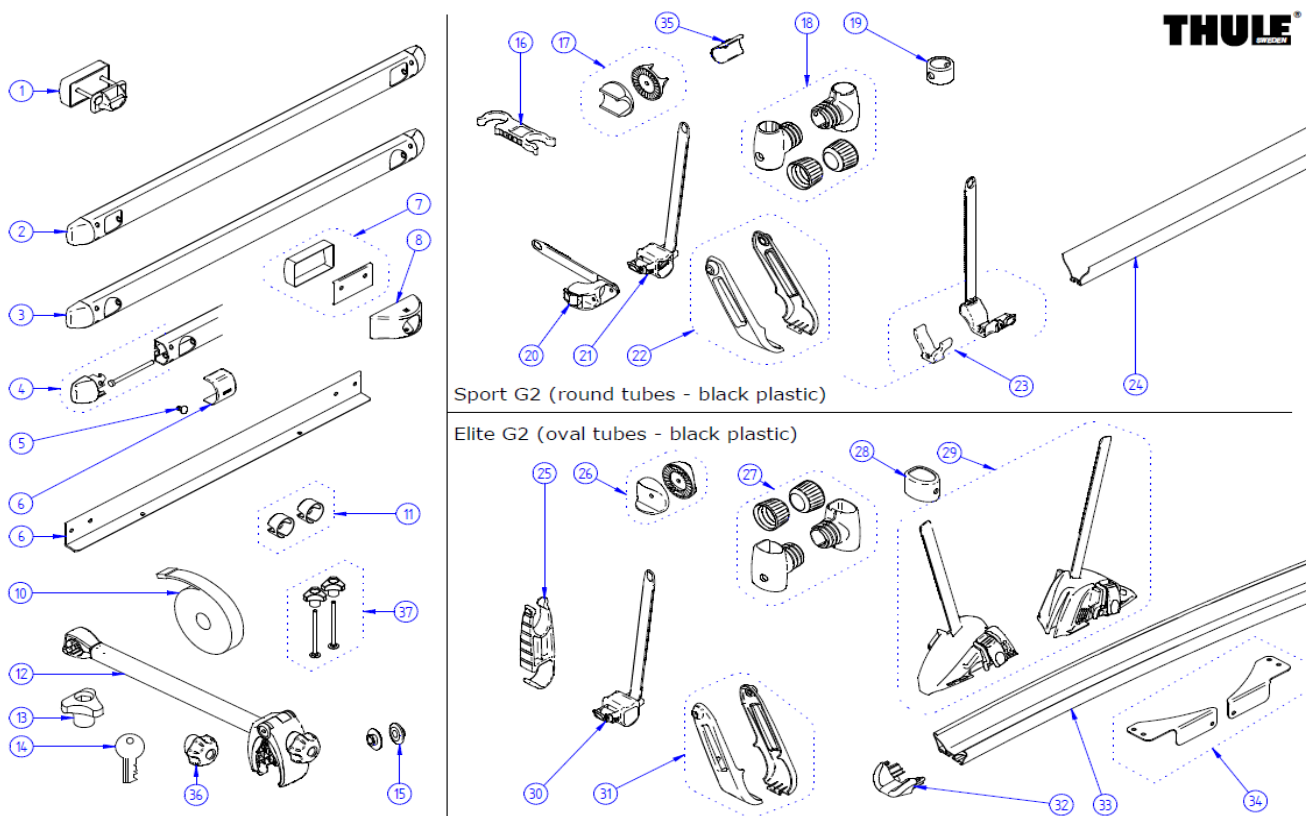

2020 SPARE PARTS LIST

Sport G2 & Elite G2 - common parts

THULE
SWEDEN

MH604

THULE
SWEDEN

THULE Sport G2 & Elite G2 - common parts

MH604-06

ART.NR.	DESCRIPTION
1	1500602383 G2 UPPER FIXATION KIT (2x)
2	309828 G2 TOP MOUNTING RAIL
3	306946 BOTTOM MOUNTING RAIL
	308954 BOTTOM MOUNTING RAIL BLIND
4	1500600549 SPORT/ELITE CAP MOUNTING PROFILE + BOLT (2x)
5	1500602750 MOUNTING RAIL SCREW NAIL (x100)
	1500603478 MOUNTING RAIL SCREW NAIL (X8)
6	307328 COVER MOUNTING RAIL (2pcs)
7	1500602360 LOWER FIXATION KIT INSIDE (2x)
8	1500602384 FOOT + FOOT COVER (2x)
9	1500601518 ANGLE SUPPORT RAIL DUCATO
10	1500602387 SAFETY STRAP 2,00M BLACK
11	1500602751 ANTI RATTLING BOTTOM MOUNTING RAIL (2x)
12	302520 G3 BIKE ARM #1 ACUTIGHT WITH LOCK - ANO (12cm)
	302521 G3 BIKE ARM #2 ACUTIGHT WITH LOCK - ANO (26cm)
	302522 G3 BIKE ARM #2,5 ACUTIGHT WITH LOCK - ANO (30cm)
	302523 G3 BIKE ARM #3 ACUTIGHT WITH LOCK - ANO (41cm)
	302524 G3 BIKE ARM #4 ACUTIGHT WITH LOCK - ANO (DOUBLE CLAMP)
	302525 G3 BIKE ARM #1 ACUTIGHT WITH LOCK - BLACK (12cm)
	302526 G3 BIKE ARM #2 ACUTIGHT WITH LOCK - BLACK (26cm)
	302527 G3 BIKE ARM #2,5 ACUTIGHT WITH LOCK - BLACK (30cm)
	302528 G3 BIKE ARM #3 ACUTIGHT WITH LOCK - BLACK (41cm)
	302529 G3 BIKE ARM #4 ACUTIGHT WITH LOCK - BLACK (DOUBLE CLAMP)
13	1500603527 KNOB WITH NUT BLACK - 2PC
14	1500002XXX SPARE KEY FOR BIKE ARM LOCK (XXX = KEY NR.)
15	1500602898 GLIDING BEARINGS FOR HINGES (100 PCS)
16	1500602385 G2 PLATFORM HOLDER 30/34
	1500602622 G2 PLATFORM HOLDER 34/34
17	1500602623 G2 SERRATED PIECE round (2x)
18	1500602624 G2 SPORT T-PIECE (2x)
19	1500602625 G2 CONNECTION PIECE DIA. 34/30 (2x)
20	1500602626 PLATFORM LOCK VERTICAL (2x)