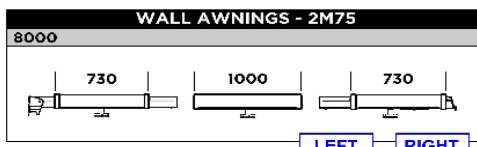

* Connection pieces not included. See sparepartdrawing SRS601.

THULE Residence / Panorama / Veduta

SRS602-03