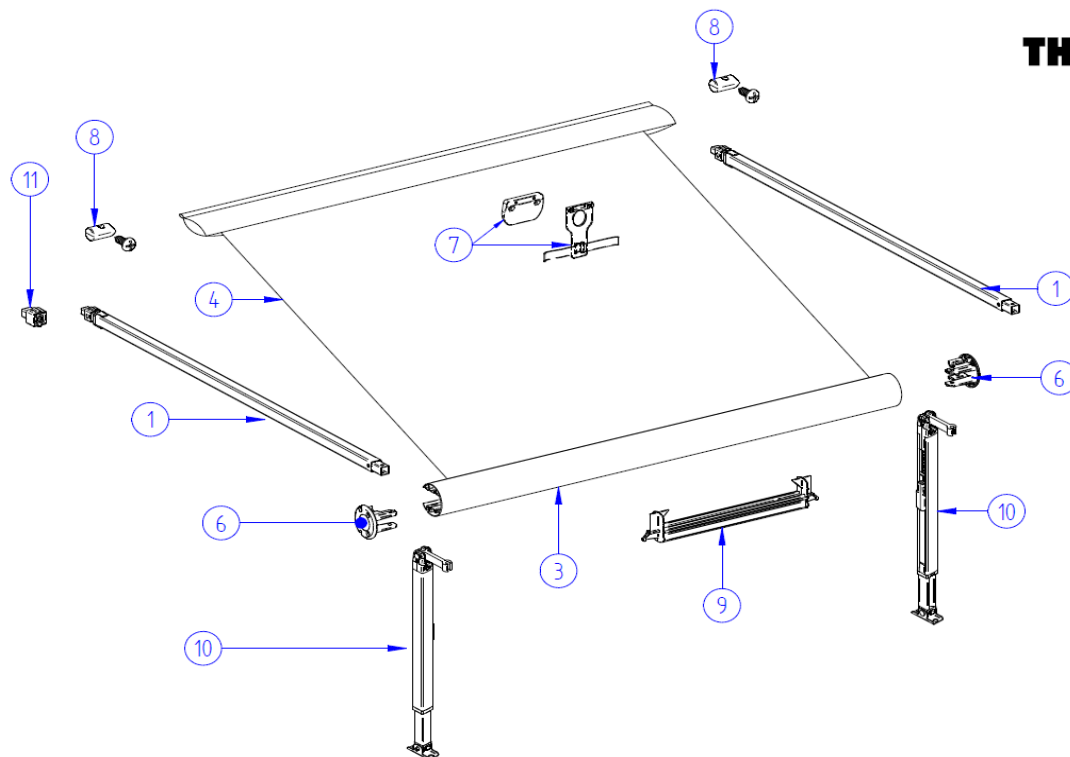

2020 SPARE PARTS LIST

CARAVAN STYLE

THULE
SWEDEN

3A602

THULE Omnistor Caravan Style

3A 602-01

	ART.NR.	DESCRIPTION	
1	1500602184	RAFTER ARM ASSY 2,30/2.60 M	
	1500602185	RAFTER ARM ASSY 3.00/4,50 M	
3	1500601808	ROLLER TUBE CAR STYLE - 2,30M	
	1500601737	ROLLER TUBE CAR STYLE 2.60M	
	1500600046	ROLLER TUBE CAR STYLE 3.00M	
	1500601809	ROLLER TUBE CAR STYLE - 3,50M	
	1500601810	ROLLER TUBE CAR STYLE - 4,00M	
	1500601470	ROLLER TUBE CAR STYLE 4.50M	
4	1500600062	FABRIC 2.30M CAR STYLE 03 BL SK	
	1500600063	FABRIC 2.30M CAR STYLE 04 AL GR	
	1500600064	FABRIC 2.60M CAR STYLE 03 BL SK	
	1500600065	FABRIC 2.60M CAR STYLE 04 AL GR	
	1500600066	FABRIC 3.00M CAR STYLE 03 BL SK	
	1500600067	FABRIC 3.00M CAR STYLE 04 AL GR	
	1500600069	FABRIC 3.50M CAR STYLE 03 BL SK	
	1500600070	FABRIC 3.50M CAR STYLE 04 AL GR	
	1500600071	FABRIC 4.00M CAR STYLE 03 BL SK	
	1500600072	FABRIC 4.00M CAR STYLE 04 AL GR	
	1500600073	FABRIC 4.50M CAR STYLE 03 BL SK	
	1500600074	FABRIC 4.50M CAR STYLE 04 AL GR	
5	308240	TENSION RFT 2.30M CAR STYLE	
6	1500601173	L+R ENDCAP ROLL.TUBE CAR STYLE	
7	1500601174	TENSION ARM GUARD CAR STYLE 2PCS	
8	1500601177	CARAVAN RAIL BLOCKER SET	
9	1500601193	COUNT.PCE R.TUBE CAR STYLE 2,30M / 3,00M	
	1500601811	COUNT PCE R.TUBE CAR STYLE 2,60M	
	1500601194	COUNT.PCE R.TUBE CAR STYLE 3.50M	
	1500601195	COUNT.PCE R.TUBE CAR STYLE 4.00M	
	1500601812	COUNT.PCE R.TUBE CAR STYLE 4,50M	
10	1500602182	SUPPORT ARM 2,30/2,60 M	
	1500602183	SUPPORT ARM 3,00/4,50M	
11	1500602810	TOP CAP RAFTER CAR.STYLE - 2PC