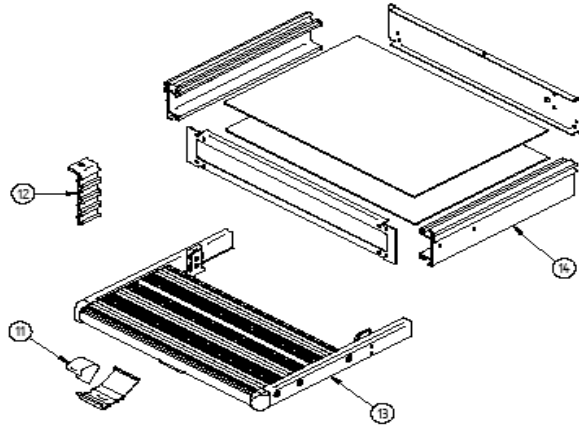

	ART.NR.	DESCRIPTION	
	1500603232	FRONT PLATE SLIDE OUT V19 - 550	
	1500603243	FRONT PLATE SLIDE OUT V19 - 700	
13	1500603404	SAFETY HOOK FOOTBOARD SO	
	(*)	460 = Special Step : Carthago	

THULE Slide out manual