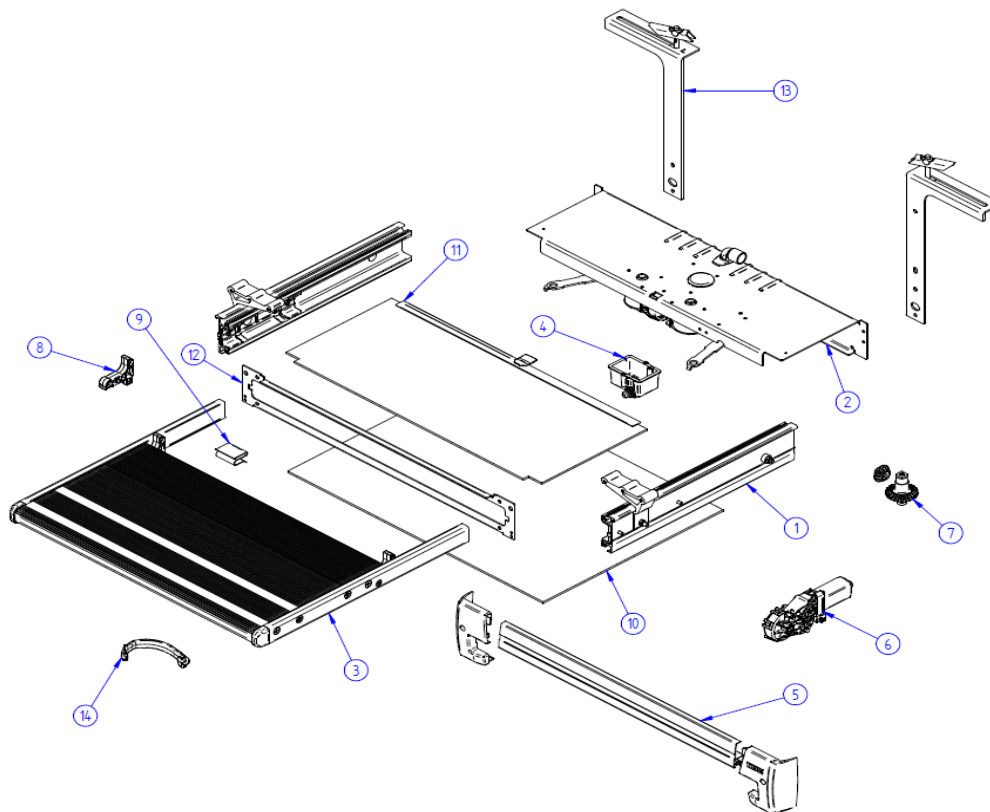

2020 SPARE PARTS LIST
Slide-Out Step V19 12V 550 Crafter 4WD

THULE
SWEDEN

SDC 601

THULE
SWEDEN

THULE Slide Out Crafter 12v550 V19

SDC601-01

	ART.NR.	DESCRIPTION	
1	1500603228	FRAME SLIDE-OUT V19 CRAFTER - 550	
2	1500603229	MOTOR COMPLETE SO V19 - 550	
3	1500603127	FOOTBOARD COMPLETE SO V16 - 550	
4	1500603129	ALARMSWITCH SLIDE-OUT V16	
5	1500603230	FRONT PROTECTION SLIDE-OUT V19 - 550	
6	1500602744	12V MOTOR SLIDE OUT 2012	
7	1500602745	REPAIR KIT PINION SLIDE-OUT 2012	
8	1500602746	END STOP FOOTBOARD SLIDE OUT 2012	
9	1500602752	FIXATION SPRING PROTECTION COVER - 6PCS	
10	1500603131	LOWER PROTECTION SLIDE OUT V12 12V550	
11	1500603231	UPPER PROTECTION SLIDE OUT V12 12V550 + LIP PROFILE	
12	1500603232	FRONT PLATE SLIDE OUT V19 - 550	
13	1500603233	MOUNTING BRACKETS + TOGGLE BOLTS FOR CRAFTER 4WD	
14	1500603404	SAFETY HOOK FOOTBOARD SO