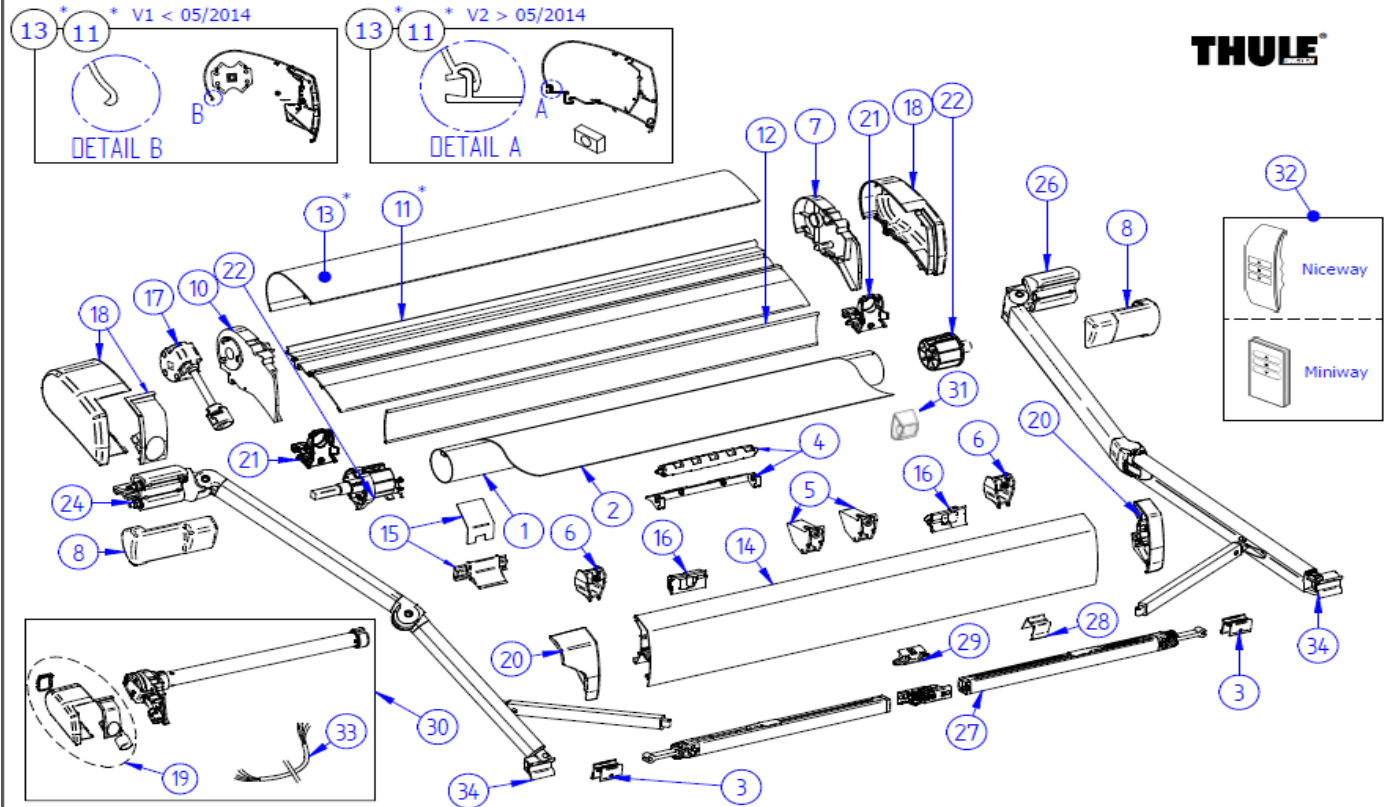

2020 SPARE PARTS LIST

9200

THULE
SWEDEN

6AC600

THULE Omnistor 9200

6AC 600-04

	ART.NR.	DESCRIPTION
1	1500602617	ROLLER TUBE D=63 / 9200-4.00M
	1500602618	ROLLER TUBE D=63 / 9200-4.50M
	1500602417	ROLLER TUBE D=63 / 9200-5,00M
	1500602418	ROLLER TUBE D=63 / 9200-5,50M
	1500602419	ROLLER TUBE D=63 / 9200-6,00M
2	1500602420	FABRIC 4.00M 9200 03
	1500602421	FABRIC 4.00M 9200 04
	1500602422	FABRIC 4.00M 9200 22
	1500602423	FABRIC 4.00M 9200 31
	1500602424	FABRIC 4.00M 9200 32
	1500602425	FABRIC 4.50M 9200 03
	1500602426	FABRIC 4.50M 9200 04
	1500602427	FABRIC 4.50M 9200 22
	1500602428	FABRIC 4.50M 9200 31
	1500602429	FABRIC 4.50M 9200 32
	1500602430	FABRIC 5,00M 9200 03
	1500602431	FABRIC 5,00M 9200 04
	1500602432	FABRIC 5,00M 9200 22
	1500602433	FABRIC 5,00M 9200 31
	1500602434	FABRIC 5,00M 9200 32
	1500602435	FABRIC 5,50M 9200 03
	1500602436	FABRIC 5,50M 9200 04
	1500602437	FABRIC 5,50M 9200 22
	1500602438	FABRIC 5,50M 9200 31
	1500602439	FABRIC 5,50M 9200 32
1500602440	FABRIC 6,00M 9200 03	
1500602441	FABRIC 6,00M 9200 04	
1500602442	FABRIC 6,00M 9200 22	
1500602443	FABRIC 6,00M 9200 31	
1500602444	FABRIC 6,00M 9200 32	
3	1500601602	LH & RH CONNECTION SUPPORT ARM
4	1500602445	CENTER SUPPORT ROLLER TUBE 9200
5	1500602446	GLIDING ANGLE LEAD RAIL 9200