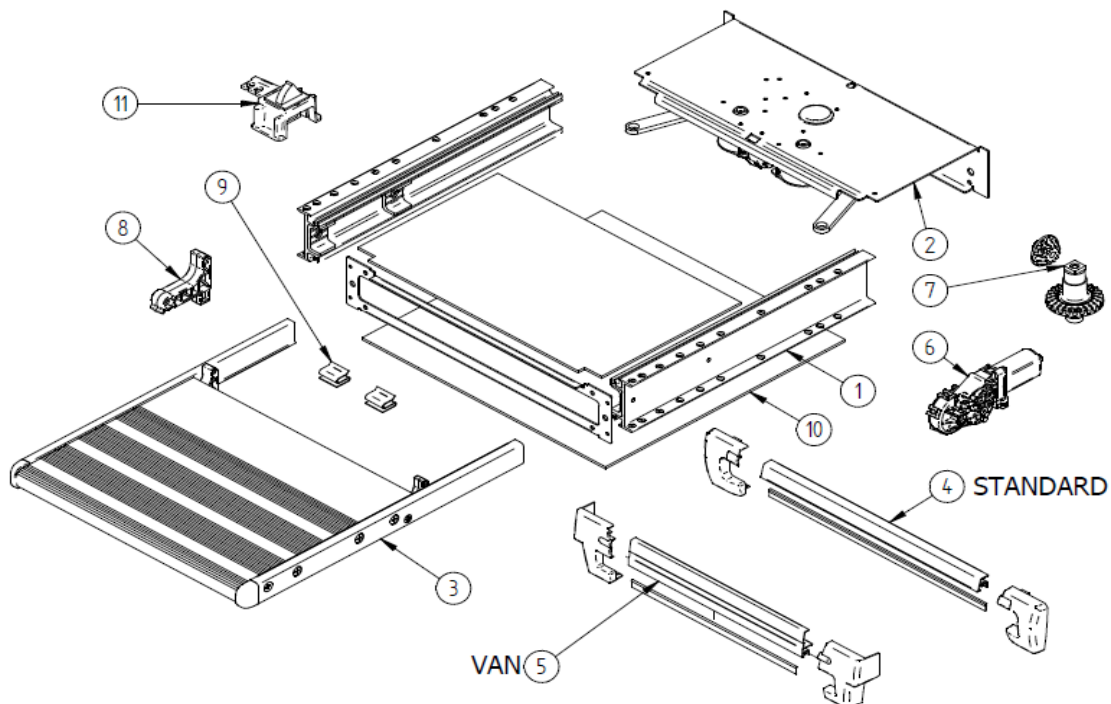

2020 SPARE PARTS LIST

SLIDE-OUT STEP V12

THULE
SWEDEN

SDB 612

THULE
SWEDEN

THULE Slide out 12V 2012

SDB612-03

	ART.NR.	DESCRIPTION	
1	1500602729	FRAME SLIDE OUT 400 2012	
	1500602730	FRAME SLIDE OUT 550 2012	
	1500602731	FRAME SLIDE OUT 700 2012	
2	1500602732	MOTOR COMPLETE S/O 400 2012	
	1500602733	MOTOR COMPLETE S/O 550 2012	
	1500602734	MOTOR COMPLETE S/O 700 2012	
3	1500602735	FOOTBOARD COMPL. SLIDE OUT 400 2012	
	1500602736	FOOTBOARD COMPL. SLIDE OUT 550 2012	
	1500602737	FOOTBOARD COMPL. SLIDE OUT 700 2012	
4	1500602738	FRONT PROTECTION SLIDE OUT 400 2012	
	1500602739	FRONT PROTECTION SLIDE OUT 550 2012	
	1500602740	FRONT PROTECTION SLIDE OUT 700 2012	
5	1500602741	FRONT PROTECTION SLIDE OUT 400 2012 VAN	
	1500602742	FRONT PROTECTION SLIDE OUT 550 2012 VAN	
	1500602743	FRONT PROTECTION SLIDE OUT 700 2012 VAN	
6	1500602744	12V MOTOR SLIDE OUT 2012	
7	1500602745	REPAIR KIT PINION SLIDE-OUT 2012	
8	1500602746	END STOP FOOTBOARD SLIDE OUT 2012	
9	1500602752	FIXATION SPRING PROTECTION COVER - 6PCS	
10	1500602803	LOWER PROTECTION SLIDE OUT V12 12V400	
	1500602804	LOWER PROTECTION SLIDE OUT V12 12V550	
	1500602805	LOWER PROTECTION SLIDE OUT V12 12V700	
11	1500603111	ALARMSWITCH SLIDE OUT V12