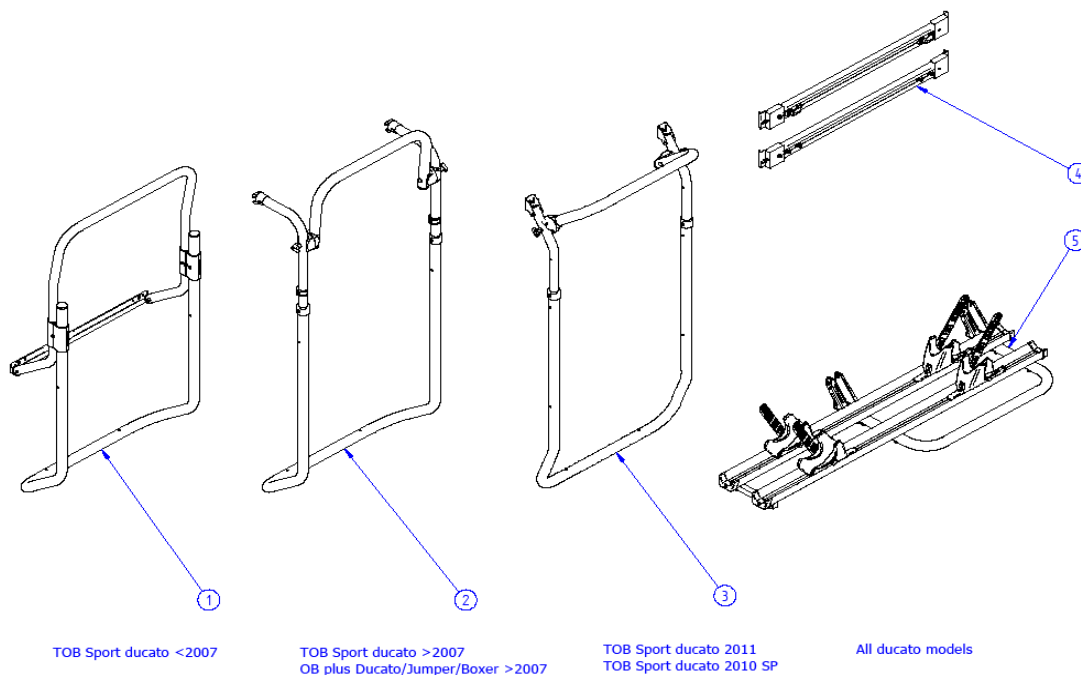

2020 SPARE PARTS LIST

Sport Ducato - 2 bikes

THULE
SWEDEN

BA808

THULE
SWEDEN

THULE Sport Ducato before 2007 - Ducato 2007 to 2010 - Ducato since 2011

BA808-00

	ART.NR.	DESCRIPTION	
1	1500601519	SPORT DUCATO 2006 FRAME	
2	1500601520	SPORT DUCATO 2007 FRAME	
3	1500602362	SPORT DUCATO 2011 FRAME	
4	1500602643	ADAPTION RAIL SET DUCATO SINCE 2007 (2 rails)	
	1500602646	ADAPTION RAIL SET DUCATO BEFORE 2007 (2 rails)	
5	1500602363	SPORT DUCATO PLATFORM COMPLETE