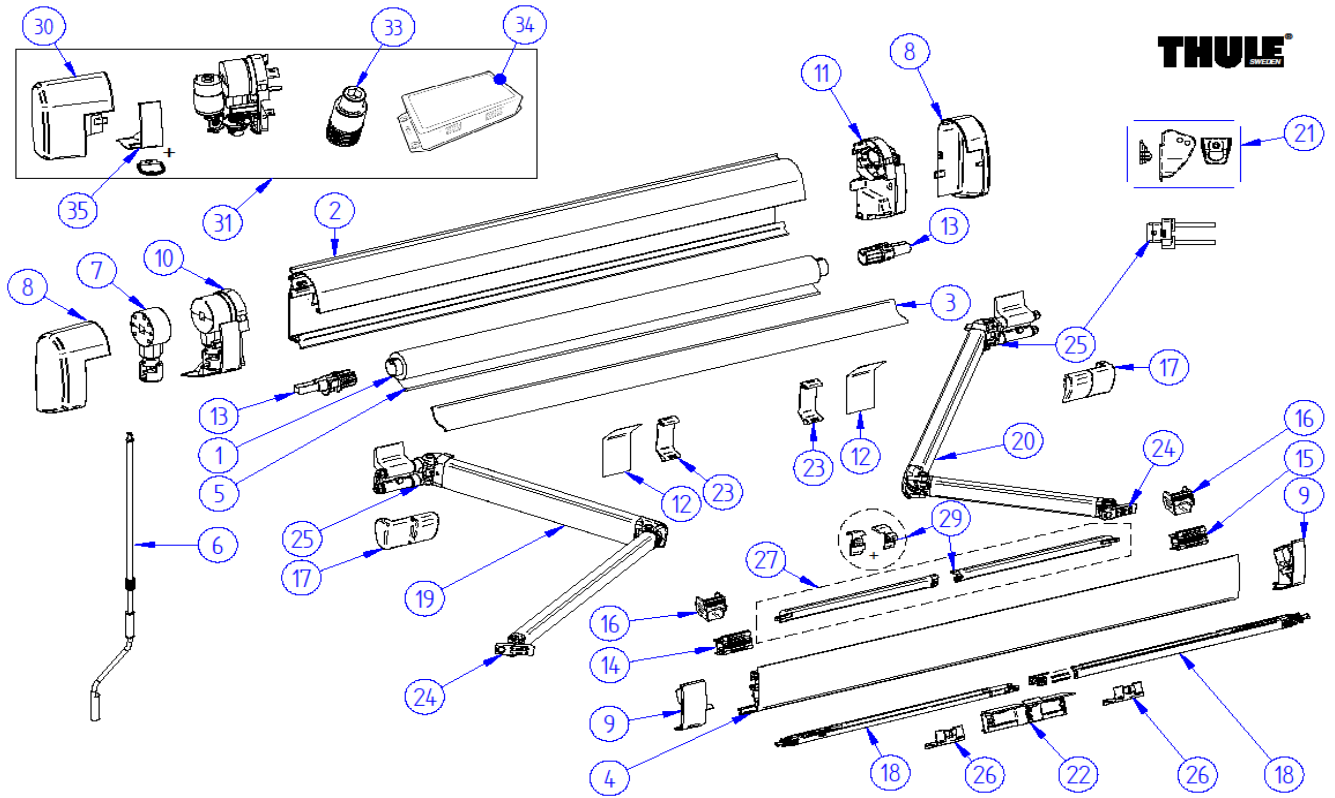

2020 SPARE PARTS LIST
5200

THULE Omnistor 5200

5AT601-03

	ART.NR.	DESCRIPTION	
1	1500602989	ROLLER TUBE D=30X0.8MM / 5200-1.90M	
	1500602990	ROLLER TUBE D=30X0.8MM / 5200-2,30M	
	1500602658	ROLLER TUBE D=30X0.8MM / 5200-2,60M	
	1500602186	ROLLER TUBE D=30X0.8MM / 5200-3.00M	
	1500602187	ROLLER TUBE D=30X0.8MM / 5200-3.50M	
	1500602188	ROLLER TUBE D=30X0.8MM / 5200-4.00M	
	1500602189	ROLLER TUBE D=30X0.8MM / 5200-4.50M	
	1500602991	ROLLER TUBE D=30X0.8MM / 5200-5.00M	
2	1500602992	MAIN HOUSING 5200 1.90M	
	1500602993	MAIN HOUSING 5200 2.30M	
	1500602994	MAIN HOUSING 5200 2.60M	
	1500602995	MAIN HOUSING 5200 3.00M	
	1500602996	MAIN HOUSING 5200 3.50M	
	1500602997	MAIN HOUSING 5200 4.00M	
	1500602998	MAIN HOUSING 5200 4.50M	
	1500602999	MAIN HOUSING 5200 5.00M	
	1500603000	MAIN HOUSING 5200 ANO 1.90M	
	1500603001	MAIN HOUSING 5200 ANO 2.30M	
	1500603002	MAIN HOUSING 5200 ANO 2.60M	
	1500603003	MAIN HOUSING 5200 ANO 3.00M	
	1500603004	MAIN HOUSING 5200 ANO 3.50M	
	1500603005	MAIN HOUSING 5200 ANO 4.00M	
	1500603006	MAIN HOUSING 5200 ANO 4.50M	
	1500603007	MAIN HOUSING 5200 ANO 5.00M	
	1500603008	MAIN HOUSING 5200 ANTHR. 2.60M	
	1500603009	MAIN HOUSING 5200 ANTHR. 3.00M	
	1500603010	MAIN HOUSING 5200 ANTHR. 3.50M	
	1500603011	MAIN HOUSING 5200 ANTHR. 4.00M	
1500603093	MAIN HOUSING 5200 ANTHR. 4.50M		
1500603468	MAIN HOUSING 5200 ANTHR. 5.00M		
3	1500602665	SUPPORT ROLLER TUBE 5200 2M60	
	1500602284	SUPPORT ROLLER TUBE 5200 3M00