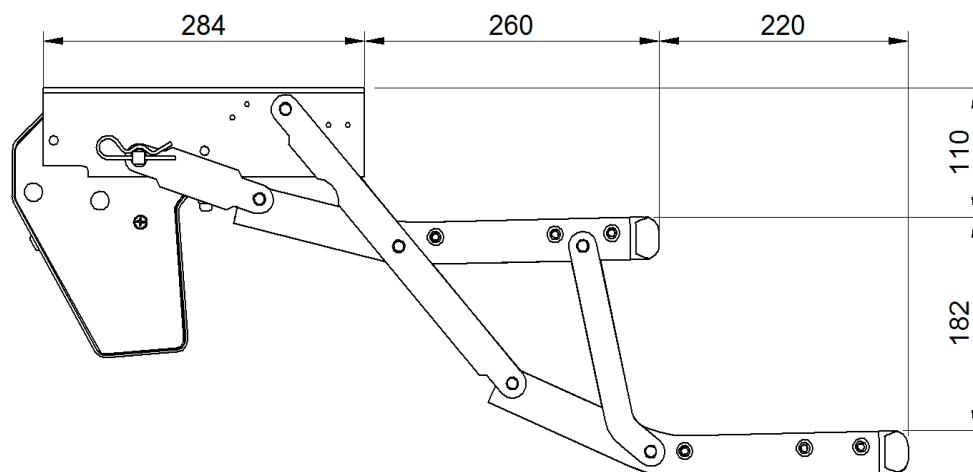

DSH603-00

	ART.NR.	DESCRIPTION	
1	1500602675	MOTOR CAP DOUBLE STEP 12V650 (2PCS)	
2	1500602676	12V MOTOR ASSY DOUBLE STEP 12V650	
3	1500602798	FRAME CON. TUBE D12V553 – 2PC	
	1500602677	FRAME CON. TUBE D12V650 – 2PC	
4	1500602678	LH SCISSOR ASSY DOUBLE STEP 12V650	
5	1500602679	RH SCISSOR ASSY DOUBLE STEP 12V650	
6	1500602799	FOOT BOARD DOUBLE STEP12V553 - 2PC	
	1500602680	FOOT BOARD DOUBLE STEP12V650 – 2PC	
7	1500601154	REPAIR KIT RIVET DOUBLE STEP	
8	1500602282	REPAIR KIT PINION DOUBLE STEP