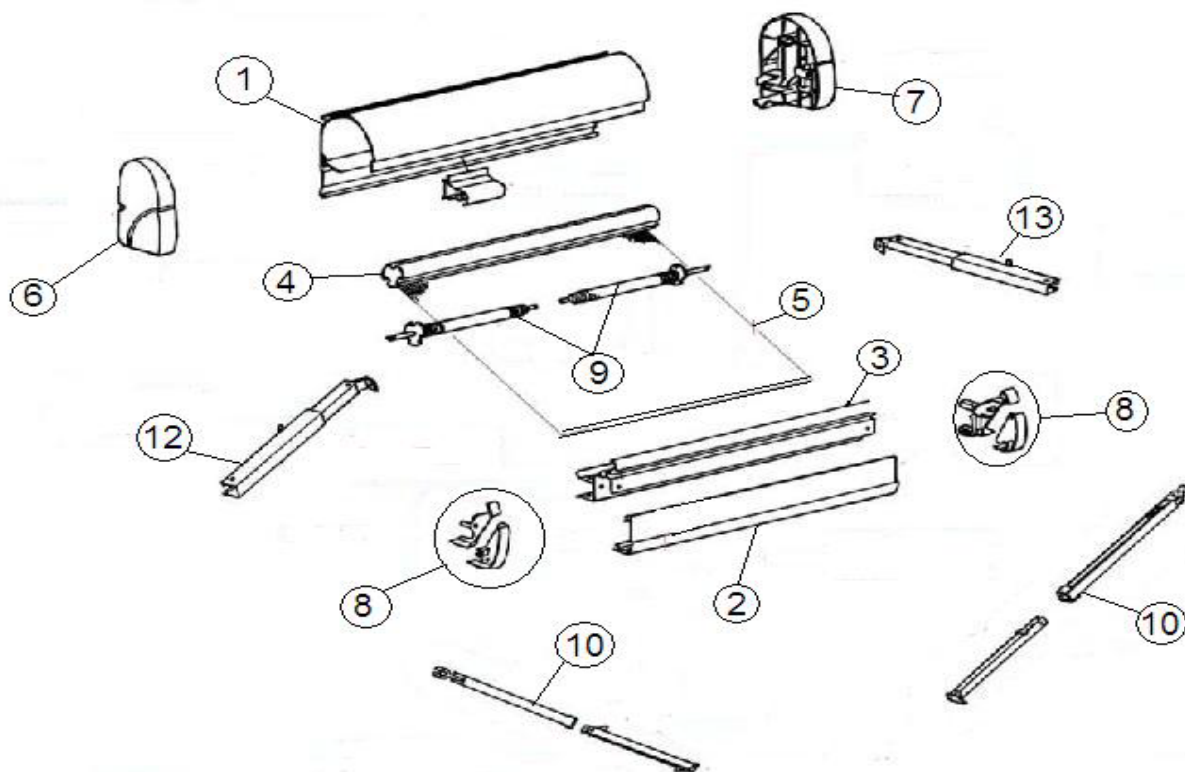

2020 SPARE PARTS LIST

2000

	ART.NR.	DESCRIPTION	
1	1500600742	MAIN HOUSING 2000 1.90M	
	1500600743	MAIN HOUSING 2000 2.60M	
	1500600744	MAIN HOUSING 2000 3.00M	
2	1500600745	COVER LEAD RAIL 2000 1.90M	
	1500600746	COVER LEAD RAIL 2000 2.60M	
	1500600747	COVER LEAD RAIL 2000 3.00M	
3	1500600748	INSIDE LEAD RAIL 2000 1.90M	
	1500600749	INSIDE LEAD RAIL 2000 2.60M	
	1500600750	INSIDE LEAD RAIL 2000 3.00M	
4	1500600751	ROLLER TUBE 2000 1.90M	
	1500600752	ROLLER TUBE 2000 2.60M	
	1500600753	ROLLER TUBE 2000 3.00M	
5	1500602325	FABRIC 1.90M 2000 04	
	1500600758	FABRIC 1.90M 2000 22 RAL 9002	
	1500600759	FABRIC 1.90M 2000 31	
	1500602326	FABRIC 2,60M 2000 04	
	1500600762	FABRIC 2,60M 2000 22 RAL 9002	
	1500600763	FABRIC 2.60M 2000 31	
	1500602180	FABRIC 3,00M 2000 04	
	1500600767	FABRIC 3.00M 2000 22 RAL 9002	
1500600768	FABRIC 3.00M 2000 31		
6	1500601196	LH COVER ASSY OMNISTOR 2000	
7	1500601197	RH COVER ASSY OMNISTOR 2000	
8	1500601198	LH+RH END PLATE LEAD RAIL 2000	
9	1500601199	LH + RH TORSION ASSY 2000	
10	1500601588	SUPPORT ARM V2 1.90M	
	1500601960	SUPPORT ARM V2 2.60M XL	
	1500601611	SUPPORT ARM V2 3.00M	
12	1500601323	LH RAFTER ARM ASSY 1.90M 2000	
	1500601324	LH RAFTER ARM ASSY 2.60M 2000	
	1500601325	LH RAFTER ARM ASSY 3.00M 2000	
13	1500601326	RH RAFTER ARM ASSY 2000 1.90M	