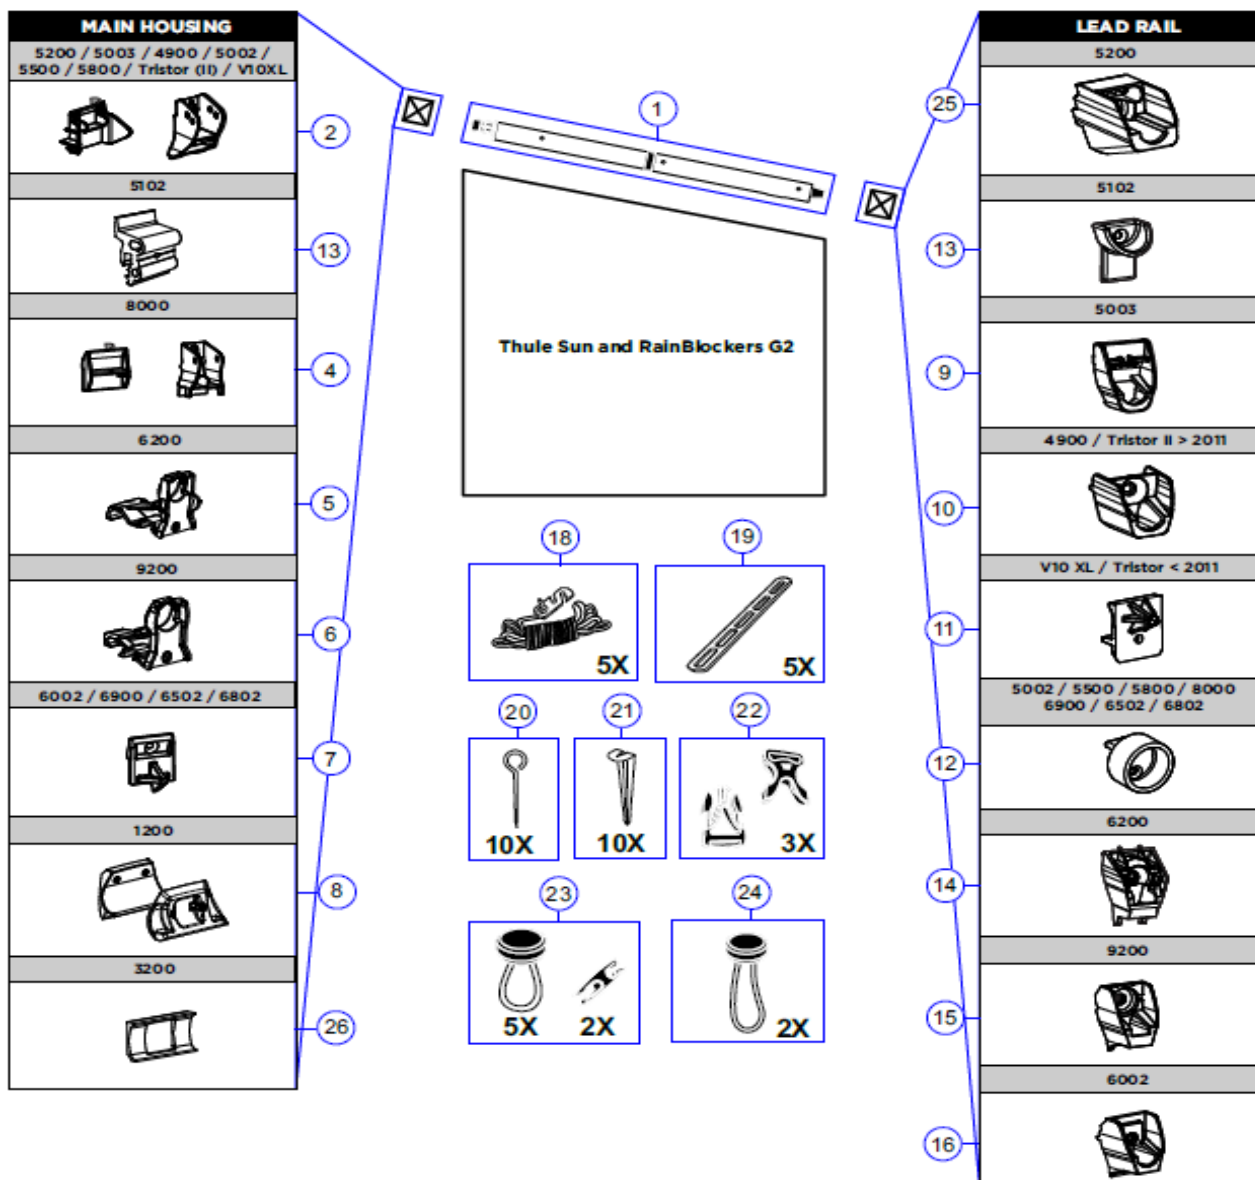

THULE Smart Panels

PNL600-06

	ART.NR.	DESCRIPTION	
1	1500603119	TENSION RAFTER BLOCKER G2 2M00	
	1500602962	TENSION RAFTER BLOCKER G2 2M50	
	1500602963	TENSION RAFTER BLOCKER G2 2M50 TO 1200	
	1500603475	TENSION RAFTER BLOCKER G2 2M50 T 3200	Available April 2020
	1500602964	TENSION RAFTER BLOCKER G2 2M75	
	1500602965	TENSION RAFTER BLOCKER G2 3M00	
2	1500601682	POSIT. PIECE + TR HOLDER 5003	
4	1500601188	POSITIONING BLOCK + TENS. RAFTER HOUSING 8000	
5	1500602610	HOUSING CON.PCE TENSION RAFTER 6200	
6	1500602498	HOUSING CON.PCE TENSION RAFTER 9200	
7	1500601158	CON.PCE TENSION RAFTER 6002	
8	1500602936	TENSION ARM GUARD TO1200 - 2PCS	
9	1500601606	INSERT LEAD RAIL 5003 - 2PCS	
10	1500602156	INSERT LR 4900	
11	1500602028	CON.TEN.RAFTER - L.RAIL OMNI-V10	
12	1500603101	CON.TEN.RAFTER - L.RAIL 5002/8000 2PC