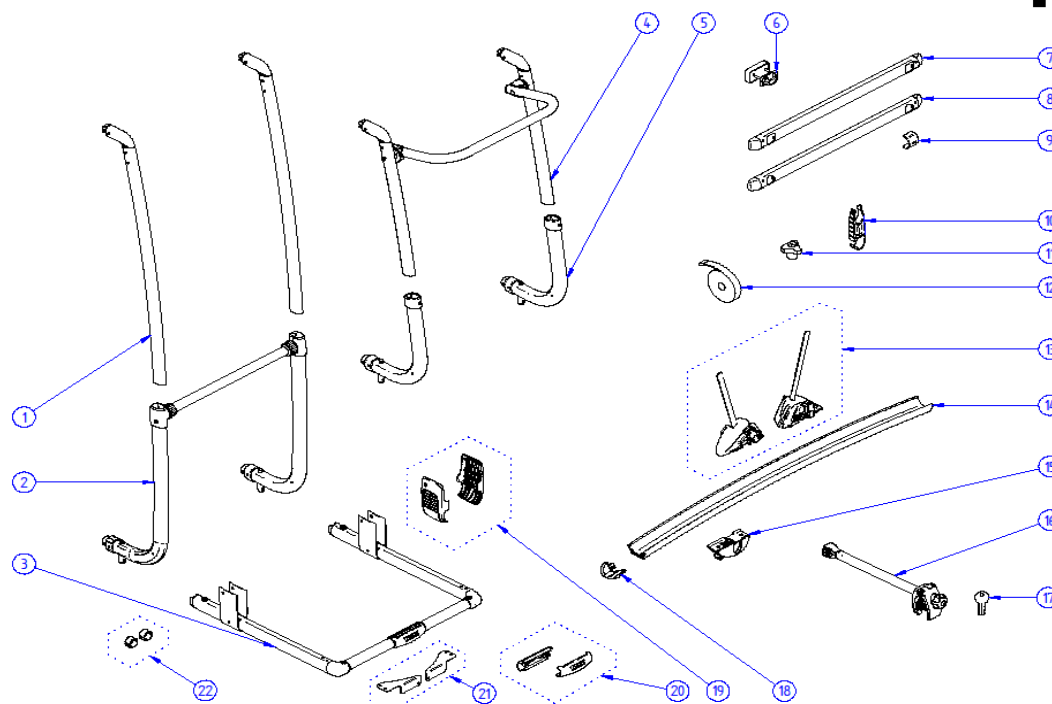

2020 SPARE PARTS LIST

Excellent common parts - Excellent LV - Excellent SV

THULE
SWEDEN

EX600

THULE
SWEDEN

THULE Excellent LV - Excellent SV - Excellent common parts

EX600-03

ART.NR.	DESCRIPTION
1	EXCELLENT ARM (1x)
1500602393	EXCELLENT ARM (1x)
1500603213	EXCELLENT ARM BLACK (1x)
2	EXCELLENT CROSSBAR + T-PIECES + BODY
1500602394	EXCELLENT CROSSBAR + T-PIECES + BODY
1500603214	EXCELLENT CROSSBAR + T-PIECES + BODY BLACK
3	EXCELLENT PLATFORM WITHOUT RAILS
1500602397	EXCELLENT PLATFORM WITHOUT RAILS
1500603215	EXCELLENT PLATFORM WITHOUT RAILS BLACK
4	EXCELLENT SV ARMS+CROSSBAR
1500602395	EXCELLENT SV ARMS+CROSSBAR
5	EXCELLENT SV BODY + CONNECTION PIECE (1x)
1500602396	EXCELLENT SV BODY + CONNECTION PIECE (1x)
6	G2 UPPER FIXATION KIT (2x)
1500602383	G2 UPPER FIXATION KIT (2x)
7	G2 TOP MOUNTING RAIL
309828	G2 TOP MOUNTING RAIL
8	BOTTOM MOUNTING RAIL
306946	BOTTOM MOUNTING RAIL
308954	BOTTOM MOUNTING RAIL BLIND
9	COVER MOUNTING RAIL (2pcs)
307328	COVER MOUNTING RAIL (2pcs)
10	PLATFORM HOLDER (2x)
1500602400	PLATFORM HOLDER (2x)
11	KNOB WITH NUT BLACK H18mm (2x)
1500602386	KNOB WITH NUT BLACK H18mm (2x)
1500602020	KNOB WITH NUT BLACK H28mm
12	SAFETY STRAP 2,00M BLACK
1500602387	SAFETY STRAP 2,00M BLACK
13	EXCELLENT WHEEL HOLDER W PUMP BUCKLE (1L+1R)
1500602403	EXCELLENT WHEEL HOLDER W PUMP BUCKLE (1L+1R)
14	G2 RAIL PROFILE
1500602401	G2 RAIL PROFILE
1500603216	G2 RAIL PROFILE BLACK
15	EXCELLENT RAILSLIDER BLACK (2x)
1500602621	EXCELLENT RAILSLIDER BLACK (2x)
16	G3 BIKE ARM #1 ACUTIGHT WITH LOCK - ANODISED (12cm)
302520	G3 BIKE ARM #1 ACUTIGHT WITH LOCK - ANODISED (12cm)
302521	G3 BIKE ARM #2 ACUTIGHT WITH LOCK - ANODISED (26cm)
302522	G3 BIKE ARM #2 ACUTIGHT WITH LOCK - ANODISED (26cm)
302523	G3 BIKE ARM #3 ACUTIGHT WITH LOCK - ANODISED (41cm)
302524	G3 BIKE ARM #3 ACUTIGHT WITH LOCK - ANODISED (41cm)
302525	G3 BIKE ARM #4 ACUTIGHT WITH LOCK - ANODISED (15cm - double)
302526	G3 BIKE ARM #4 ACUTIGHT WITH LOCK - ANODISED (15cm - double)
302527	G3 BIKE ARM #1 ACUTIGHT WITH LOCK - BLACK (12cm)
302528	G3 BIKE ARM #2 ACUTIGHT WITH LOCK - BLACK (26cm)
302529	G3 BIKE ARM #3 ACUTIGHT WITH LOCK - BLACK (41cm)
302530	G3 BIKE ARM #4 ACUTIGHT WITH LOCK - BLACK (15cm - double)
17	SPARE KEY FOR BIKE ARM LOCK (XXX = KEY NR.)
1500002XXX	SPARE KEY FOR BIKE ARM LOCK (XXX = KEY NR.)
18	G2 ENDCAP RAIL (2x)
1500602402	G2 ENDCAP RAIL (2x)
19	EXCELLENT HINGE COVERS (1L+1R)
1500602398	EXCELLENT HINGE COVERS (1L+1R)