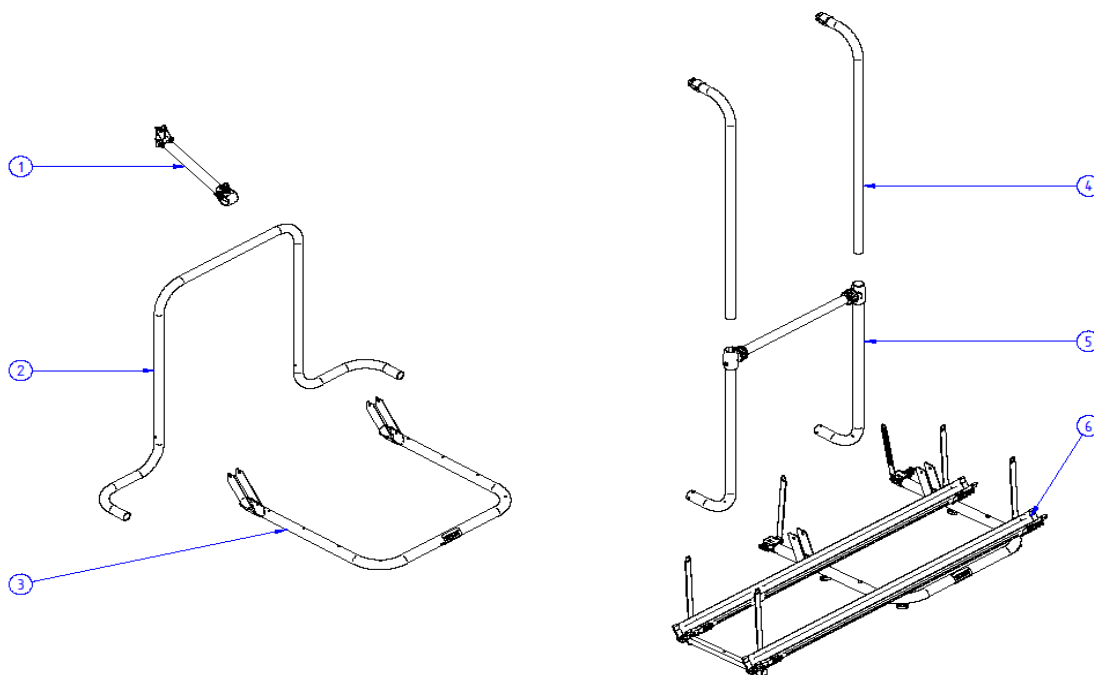

2020 SPARE PARTS LIST
Sport G2 garage - Sport G2 2 doors

THULE
SWEDEN

SP610

THULE
SWEDEN

THULE Sport G2 garage / Sport G2 2 doors

SP610-00

	ART.NR.	DESCRIPTION	
1	1500602653	SPORT G2 GARAGE WALL FIXATION	
2	1500602654	SPORT G2 GARAGE BODY	
3	1500602655	SPORT G2 GARAGE PLATFORM WITHOUT RAILS	
4	1500602378	SPORT G2 LV ARM (1x)	
5	1500602656	SPORT G2 2 DOORS BODY	
6	1500602657	SPORT G2 2 DOORS PLATFORM COMPLETE