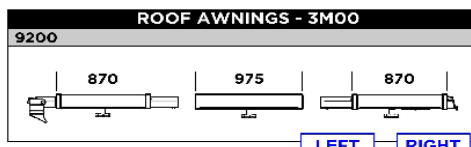

* Connection pieces not included. See sparepartdrawing SRS601.

THULE Residence / Panorama / Veduta

SRS602-03