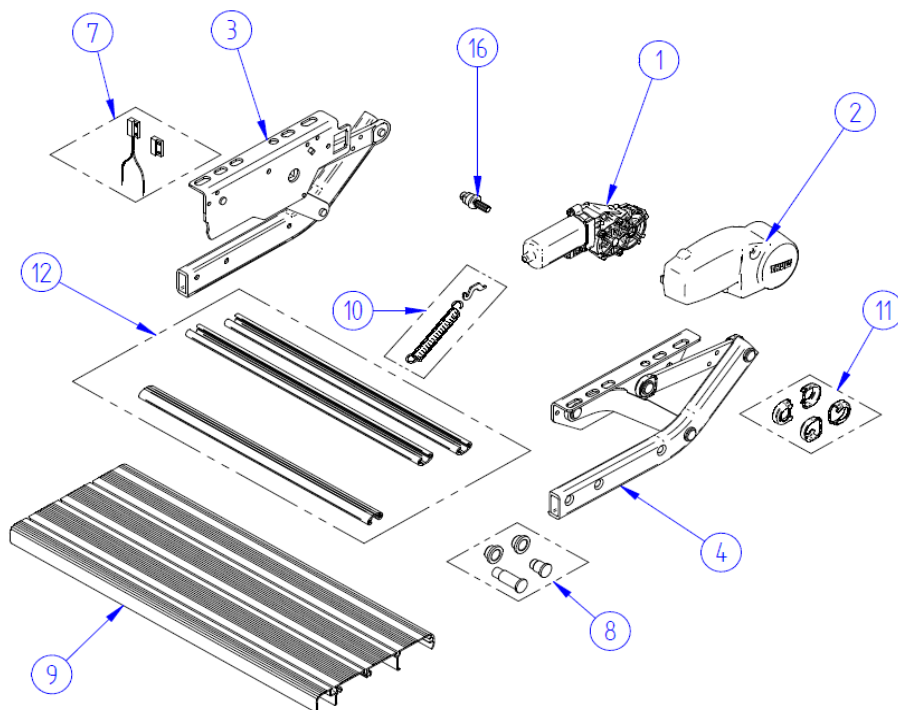

2020 SPARE PARTS LIST
SINGLE STEP V15 12V HYMER

THULE
SWEDEN

OSE603

THULE
SWEDEN

THULE Single step V15 12V Hymer

OSE603-00

	ART.NR.	DESCRIPTION	
1	1500602970	12V MOTOR WITH SHAFT THULE STEP V15	
2	1500602264	MOTOR COVER THULE STEP V10	
3	1500603167	LH SIDE ASSY THULE STEP V15 Hymer	
4	1500603168	RH SIDE ASSY THULE STEP V15 Hymer	
7	1500602761	DOOR REED SWITCH ELECTRONIC	
8	1500602273	REPAIR KIT RIVET THULE STEP V10	
9	1500603169	FOOT BOARD SINGLE STEP 600 Hymer	
	1500603170	FOOT BOARD SINGLE STEP 700 Hymer	
10	1500602274	SPRING ASSY THULE STEP V10 (2PCS)	
11	1500602971	SHOCK ABSORBER THULE STEP V15 - 4PCS	
12	1500603171	CON.PROFILES THULE STEP 600 Hymer (3PCS)	
	1500603172	CON.PROFILES THULE STEP 700 Hymer (3PCS)	
16	1500603114	MOTOR SHAFT AND BUSHING V15