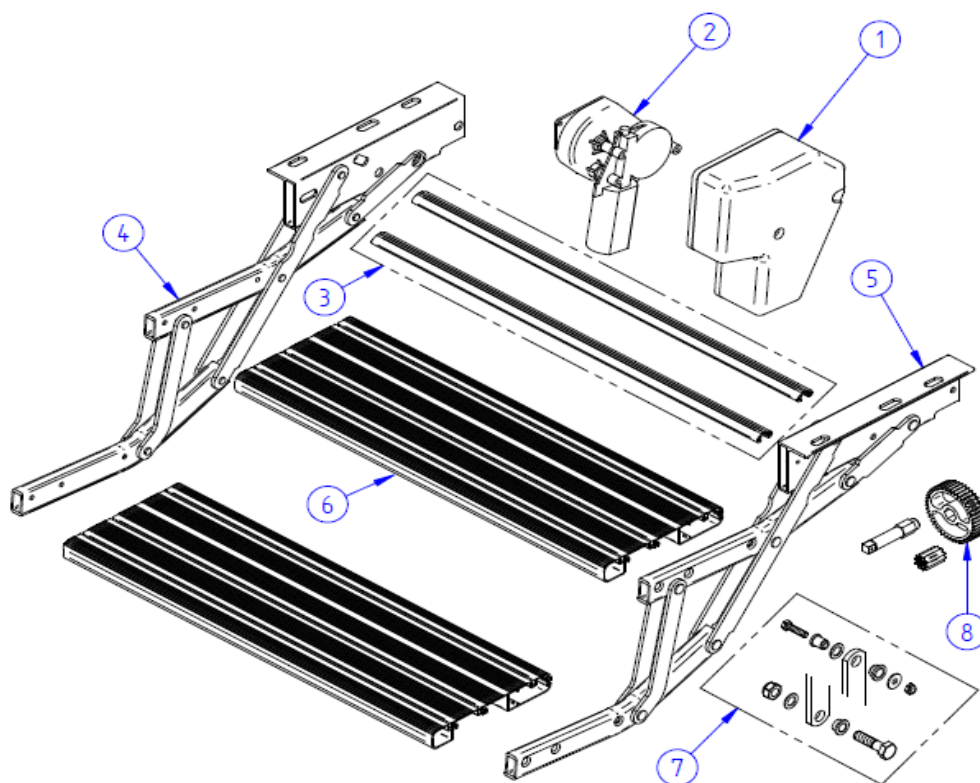

2020 SPARE PARTS LIST
DOUBLE STEP 12V553 - 12V650

THULE Double step 12V 650