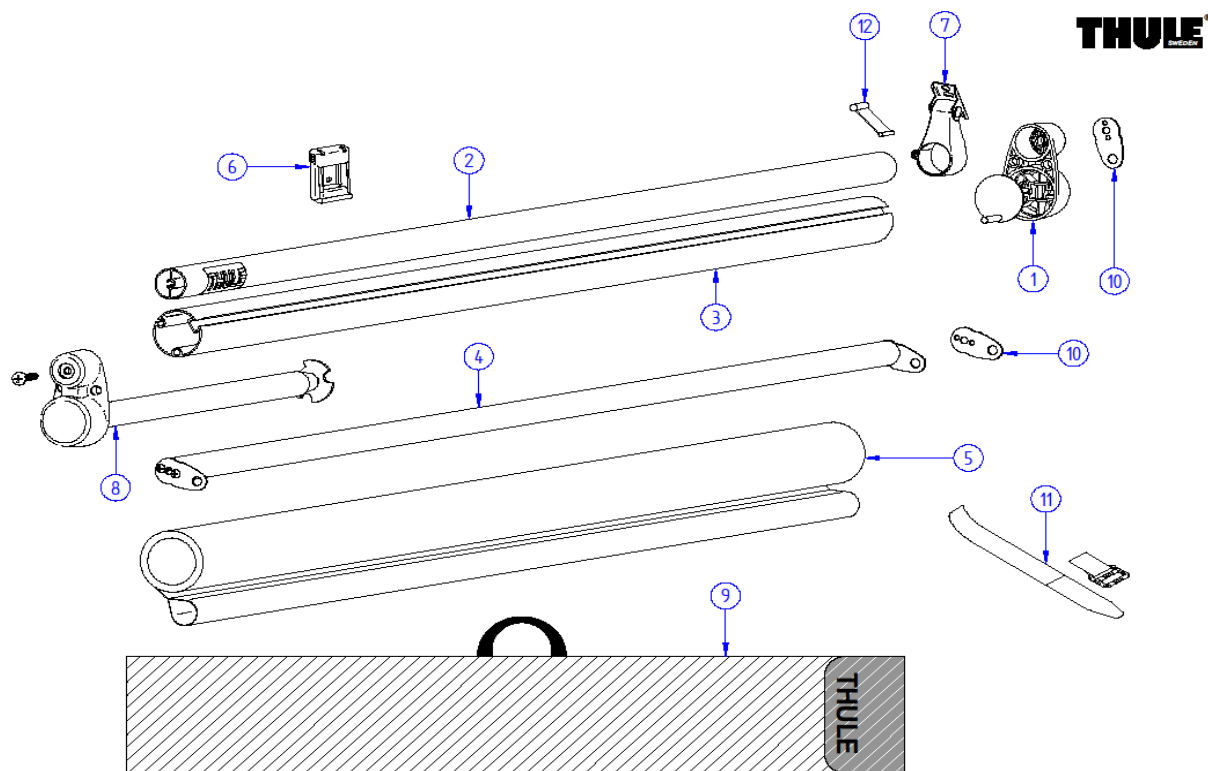

2020 SPARE PARTS LIST
WINDSCREEN

THULE Windscreen

WS607-02

	ART.NR.	DESCRIPTION	
1	1500602407	ROLLER TUBE END CAP ASSY	
2	1500602408	FIXATION TUBE WINDSCREEN	
3	1500602409	ROLLER TUBE WINDSCREEN	
4	1500602410	HANDLE ASSY WINDSCREEN	
5	1500602411	FABRIC WINDSCREEN	
6	1500601212	PLASTIC BOTT.MOUNT.BRACKET 2PC	
	1500602390	BOTTOM MOUNTING BRACKET BLACK 2PC	
7	1500602412	FIXATION HOLDER ASSY WINDSCREEN	
8	1500602413	ROLLER TUBE END CAP AND SPRING ASSY	
9	1500602414	WINDSCREEN BAG	
10	1500602415	TENT PEG PLATE WINDSCREEN	
11	1500602416	VELCRO ASSY FIXATION WINDSCREEN	
12	1500602809	CARAVANRAIL CONNECTION - 2PC