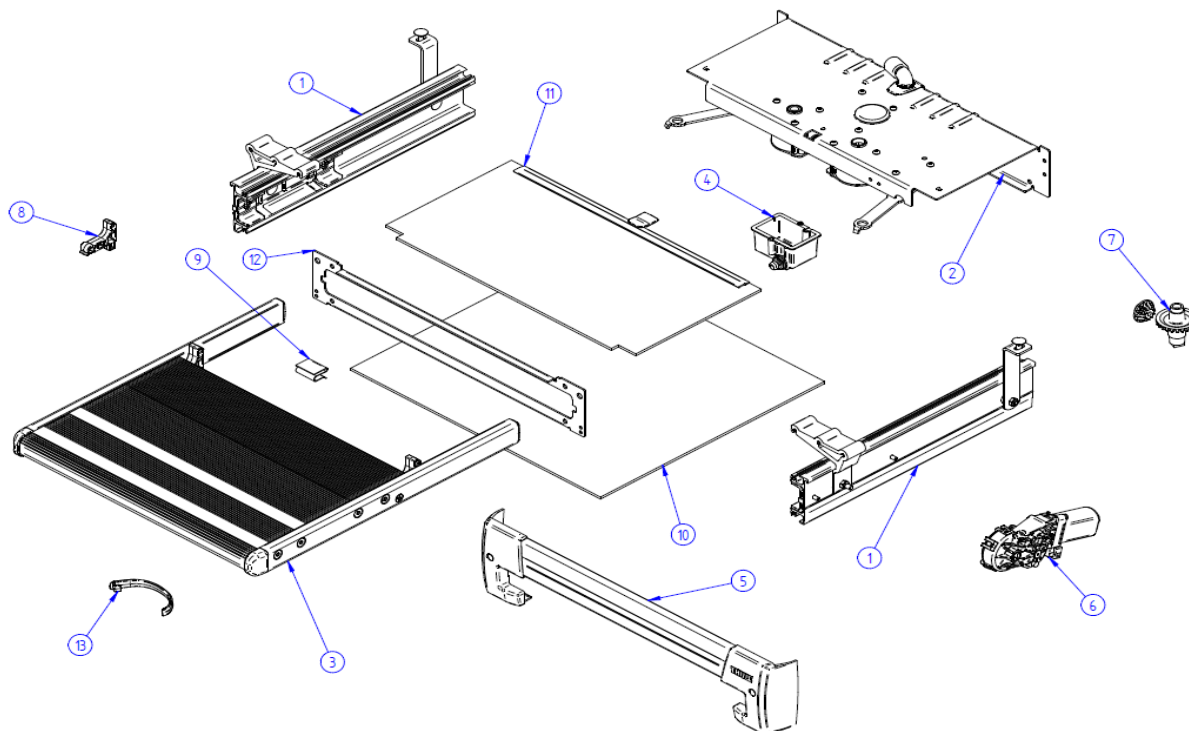

2020 SPARE PARTS LIST

Slide-Out Step V19 12V Ducato|Jumper|Boxer Euro6 d-Temp

THULE
SWEDEN

SDC603

THULE
SWEDEN

THULE Slide Out V19 12V DU/JU/BO

SDC603-01

	ART.NR.	DESCRIPTION	
1	1500603244	FRAME SLIDE OUT V19 DUC/JUMP/BOX - 400	
	1500603245	FRAME SLIDE OUT V19 DUC/JUMP/BOX - 550	
	1500603246	FRAME SLIDE OUT V19 DUC/JUMP/BOX - 700	
2	1500603236	MOTOR COMPLETE SO V19 CRAFTER - 400	
	1500603229	MOTOR COMPLETE SO V19 CRAFTER - 550	
	1500603237	MOTOR COMPLETE SO V19 CRAFTER - 700	
3	1500603247	FOOTBOARD COMPLETE SO V19 DUC/JUMP/BOX - 400	
	1500603248	FOOTBOARD COMPLETE SO V19 DUC/JUMP/BOX - 550	
	1500603249	FOOTBOARD COMPLETE SO V19 DUC/JUMP/BOX - 700	
4	1500603129	ALARMSWITCH SLIDE OUT V16	
5	1500603238	FRONT PROTECTION SLIDE-OUT V19 - 400	
	1500603230	FRONT PROTECTION SLIDE-OUT V19 - 550	
	1500603239	FRONT PROTECTION SLIDE-OUT V19 - 700	
6	1500602744	12V MOTOR SLIDE OUT 2012	
7	1500602745	REPAIR KIT PINION SLIDE-OUT 2012	
8	1500602746	END STOP FOOTBOARD SLIDE OUT 2012	
9	1500602752	FIXATION SPRING PROTECTION COVER - 6PCS	
10	1500603250	LOWER PROTECTION SLIDE-OUT V19 DUC/JUMP/BOX - 400	
	1500603251	LOWER PROTECTION SLIDE-OUT V19 DUC/JUMP/BOX - 550	
	1500603252	LOWER PROTECTION SLIDE-OUT V19 DUC/JUMP/BOX - 700	
11	1500603253	UPPER PROT SLIDE-OUT V19 DUC/JUMP/BOX + LIP PROFILE - 400	
	1500603254	UPPER PROT SLIDE-OUT V19 DUC/JUMP/BOX + LIP PROFILE - 550	
	1500603255	UPPER PROT SLIDE-OUT V19 DUC/JUMP/BOX + LIP PROFILE - 700	
12	1500603242	FRONT PLATE SLIDE OUT V19 - 400	
	1500603232	FRONT PLATE SLIDE OUT V19 - 550	
	1500603243	FRONT PLATE SLIDE OUT V19 - 700	
13	1500603404	SAFETY HOOK FOOTBOARD SO	
14	1500603133	REAR FIXATION PROFILE SLIDE OUT 2016 DUCATO