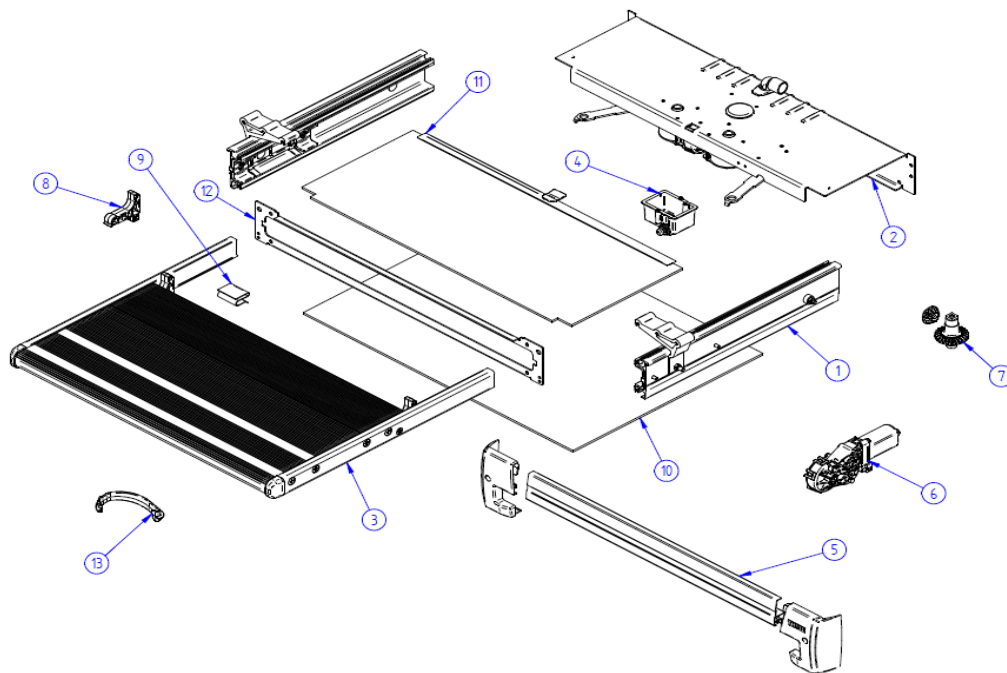

2020 SPARE PARTS LIST

Slide-Out Step V19 12V Crafter

THULE
SWEDEN

SDC 602

THULE
SWEDEN

THULE Slide Out V19 12V CRAFTER

SDC602-01

	ART.NR.	DESCRIPTION	
1	1500603234	FRAME SLIDE OUT V19 CRAFTER - 400	
	1500603228	FRAME SLIDE-OUT V19 CRAFTER - 550	
	1500603235	FRAME SLIDE OUT V19 CRAFTER - 700	
2	1500603236	MOTOR COMPLETE SO V19 CRAFTER - 400	
	1500603229	MOTOR COMPLETE SO V19 CRAFTER - 550	
	1500603237	MOTOR COMPLETE SO V19 CRAFTER - 700	
3	1500603126	FOOTBOARD COMPL. SLIDE OUT 400 2016	
	1500603127	FOOTBOARD COMPL. SLIDE OUT 550 2016	
	1500603128	FOOTBOARD COMPL. SLIDE OUT 700 2016	
4	1500603129	ALARMSWITCH SLIDE OUT V16	
5	1500603238	FRONT PROTECTION SLIDE-OUT V19 - 400	
	1500603230	FRONT PROTECTION SLIDE-OUT V19 - 550	
	1500603239	FRONT PROTECTION SLIDE-OUT V19 - 700	
6	1500602744	12V MOTOR SLIDE OUT 2012	
7	1500602745	REPAIR KIT PINION SLIDE-OUT 2012	
8	1500602746	END STOP FOOTBOARD SLIDE OUT 2012	
9	1500602752	FIXATION SPRING PROTECTION COVER - 6PCS	
10	1500603130	LOWER PROTECTION SLIDE OUT V12 12V 400	
	1500603131	LOWER PROTECTION SLIDE OUT V12 12V 550	
	1500603132	LOWER PROTECTION SLIDE OUT V12 12V 700	
11	1500603240	UPPER PROTECTION SLIDE OUT V12 12V 400 + LIP PROFILE	
	1500603231	UPPER PROTECTION SLIDE OUT V12 12V 550 + LIP PROFILE	
	1500603241	UPPER PROTECTION SLIDE OUT V12 12V 700 + LIP PROFILE	
12	1500603242	FRONT PLATE SLIDE OUT V19 - 400	
	1500603232	FRONT PLATE SLIDE OUT V19 - 550	
	1500603243	FRONT PLATE SLIDE OUT V19 - 700	
13	1500603404	SAFETY HOOK FOOTBOARD SO