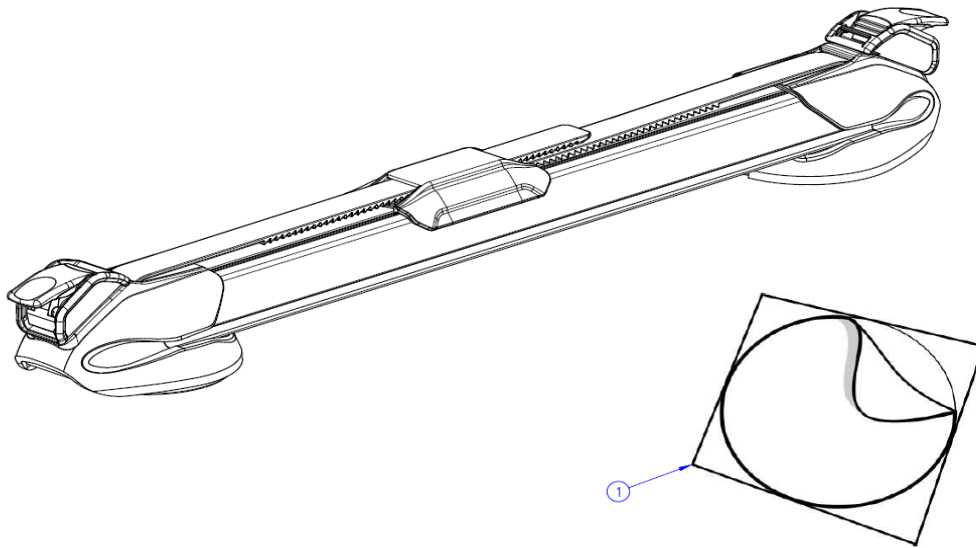

2020 SPARE PARTS LIST
LADDER FIXATION KIT

THULE
SWEDEN

LD611

THULE
SWEDEN

THULE Ladder Fixation Kit

LD611-00

	ART.NR.	DESCRIPTION	
		Fixation Kit	
1	1500603147	PROTECTIVE PATCHES LADDER (4PCS)