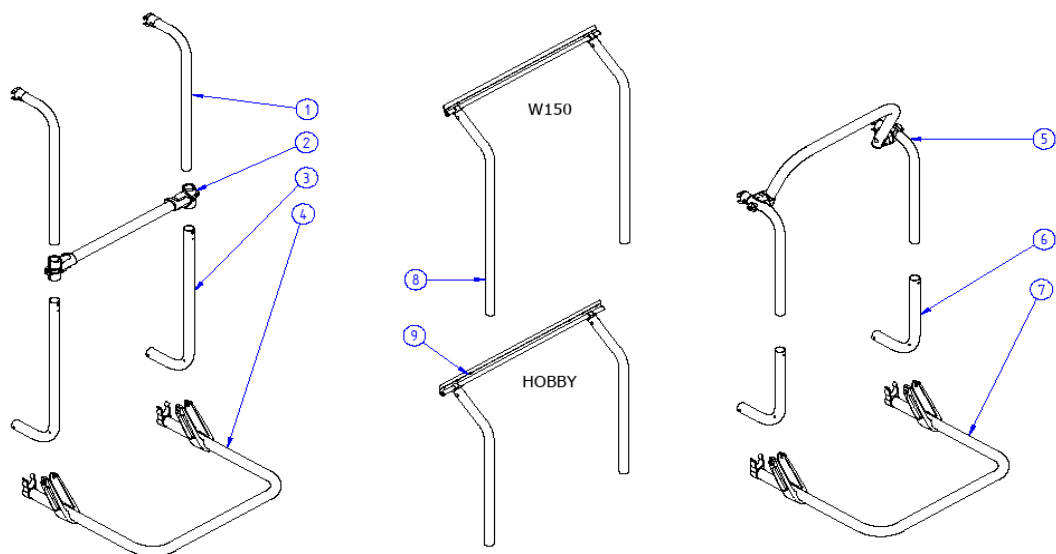

2020 SPARE PARTS LIST

Elite LV - Elite SV

THULE
SWEDEN

EL715

THULE
SWEDEN

THULE Elite - Elite SV

EL715-01

ART.NR.	DESCRIPTION	
Elite long version - 2 bikes		
1	1500600563	ELITE ARM (1x)
2	1500600577	ELITE CROSSBAR + T-PIECES
3	1500600578	ELITE BODY (1x)
4	1500602366	ELITE PLATFORM WITHOUT RAILS
Elite short version - 2 bikes		
5	1500600582	ELITE SV CROSSBAR
6	1500600583	ELITE SV ARM (1x)
7	1500600584	ELITE SV BODY (1x)
8	1500602366	ELITE PLATFORM WITHOUT RAILS

2020 SPARE PARTS LIST

Sport LV - Sport SV - Sport W150 - Sport Hobby

THULE
SWEDEN

BA718

THULE
SWEDEN

THULE Sport - Sport SV - Sport W150 - Sport Hobby

BA718-00

ART.NR.	DESCRIPTION	
Sport long version		
1	1500600530	SPORT ARM (1x)
2	1500600535	SPORT CROSSBAR + T-PIECES
3	1500600536	SPORT BODY (1x)
4	1500602361	SPORT PLATFORM WITHOUT RAILS
Sport short version - 2 bikes		
5	1500600541	SPORT VS ARMS + CROSSBAR
6	1500600542	SPORT SV BODY (1x)
7	1500602361	SPORT PLATFORM WITHOUT RAILS
Sport W150 & Sport Hobby - 2 bikes		
8	1500601502	SPORT W150 ARM+SUSPENSION PROFILE
9	1500601503	SPORT HOBBY ARM+SUSPENSION PROFILE