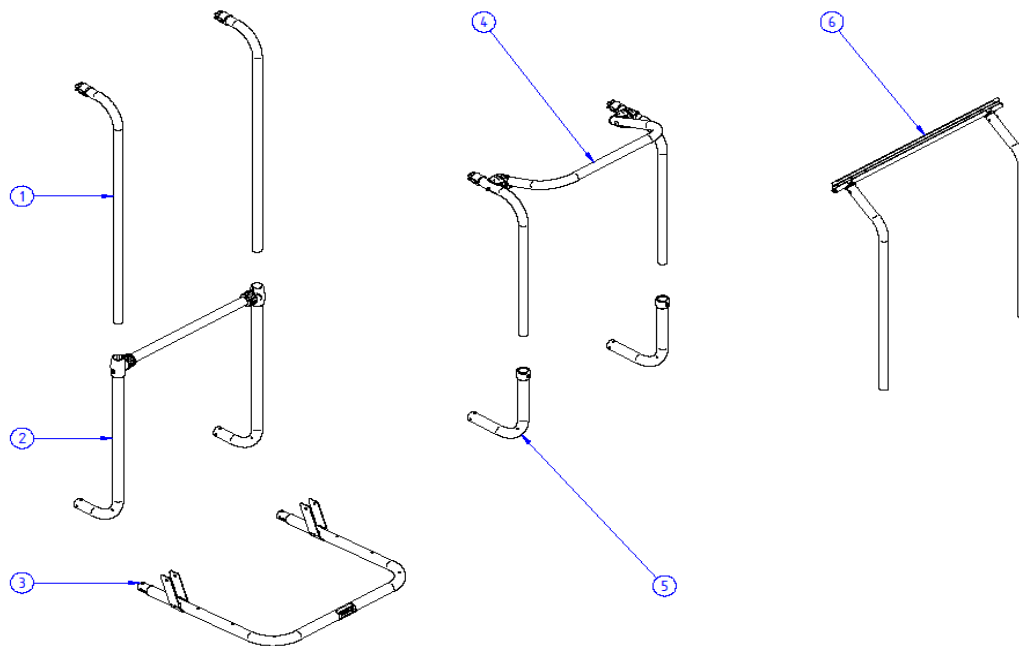

2020 SPARE PARTS LIST

THULE
SWEDEN

Sport G2 & Elite G2 - common parts

MH604

21	1500602627	PLATFORM LOCK (1L+1R)	
22	1500602620	SPORT G2 HINGE COVERS BLACK 20° (1L+1R)	
	1500602628	SPORT G2 HINGE COVERS BLACK 40° (1L+1R)	
23	1500602629	SPORT G2 ENDCAP + WHEEL STRAPS FOR V-RAIL (2x)	
24	1500602388	V-RAIL PROFILE	
25	1500602400	PLATFORM HOLDER (2x)	
26	1500602630	G2 SERRATED PIECES oval (1+1)	
27	1500602631	G2 OVAL T-PIECES (1L+1R)	
28	1500602632	G2 CONNECTION PIECE OVAL 42/48 (2x)	
29	1500602403	WHEEL HOLDER W PUMP BUCKLE (2x)	
30	1500602633	PLATFORM LOCK OVAL (1L+1R)	
31	1500602634	ELITE G2 HINGE COVERS BLACK (1L+1R)	
32	1500602402	G2 ENDCAP RAIL (2x)	
33	1500602401	G2 RAIL PROFILE	
34	1500602697	PLATFORM CORNER CONNECTION	
35	1500603157	SERRATED INSERT 30/34 BLACK 4PCS	
36	1500030364	KNOB WITHOUT LOCK FOR BIKE ARM	
37	1500603175	BOLT 90MM + KNOB HIGH (2PCS)	

2020 SPARE PARTS LIST

Elite G2 LV - Elite G2 SV - Elite G2 HH - Elite G2 One Bike

THULE
SWEDEN

MH605

THULE
SWEDEN

THULE Elite G2 LV / Elite G2 SV / Elite G2 HH / Elite G2 One Bike

MH605-01

	ART.NR.	DESCRIPTION	
1	1500602635	ELITE G2 LV ARM (1x)	
2	1500602636	ELITE G2 LV BODY + CROSSBAR + T-PIECES	
3	1500602637	ELITE G2 PLATFORM WITHOUT RAILS	
4	1500602638	ELITE G2 SV ARMS + CROSSBAR	
5	1500602639	ELITE G2 SV BODY + CONNECTION PIECE (1x)	
6	1500602640	ELITE G2 HH ARM (1x)	
7	1500603474	ELITE G2 ONE BIKE PLATFORM WITHOUT RAILS	

2020 SPARE PARTS LIST

Sport G2 LV - Sport G2 SV - Sport G2 W150/Hobby

THULE
SWEDEN

SP608

THULE
SWEDEN

THULE Sport G2 LV / Sport G2 SV / Sport G2 W150/Hobby

SP608-00

	ART.NR.	DESCRIPTION	
1	1500602378	SPORT G2 LV ARM (1x)	
2	1500602379	SPORT G2 LV BODY + CROSSBAR + T-PIECES	
3	1500602641	SPORT G2 PLATFORM WITHOUT RAILS	
4	1500602381	SPORT G2 SV ARMS + CROSSBAR	
5	1500602382	SPORT G2 SV BODY + CONNECTION PIECE (1x)	
6	1500602642	SPORT G2 W150/HOBBY ARMS + RAIL	