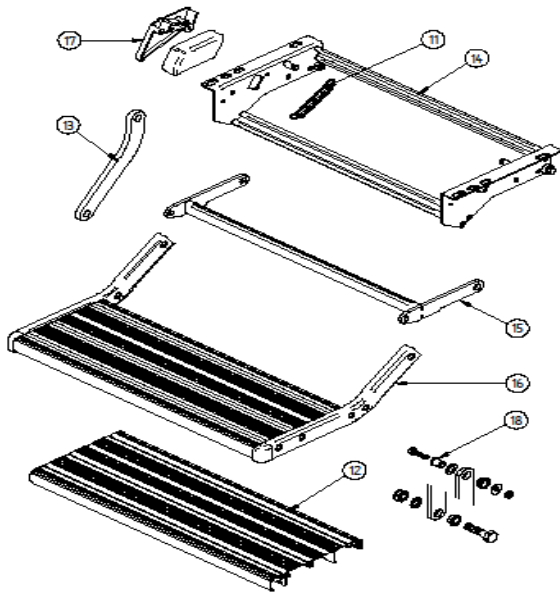

2020 SPARE PARTS LIST
SINGLE STEP MANUAL V02

THULE Single step manual ALU

25610-00

	ART.NR.	DESCRIPTION	
11	1500601966	SPRING MANUAL 550	
12	308253	FOOTBOARD MANUAL 550	
13	1500600420	FRONT LINK 550 (2 pcs)	
14	1500601967	FRAME MANUAL 550	
15	1500601433	REAR LINK MANUAL 550	
16	1500600426	FOOTBOARD COMPL. MANUAL 550	
17	1500601149	SWITCH PROTECTION CAP OUTSIDE	
18	1500601153	REPAIR KIT RIVET V2001