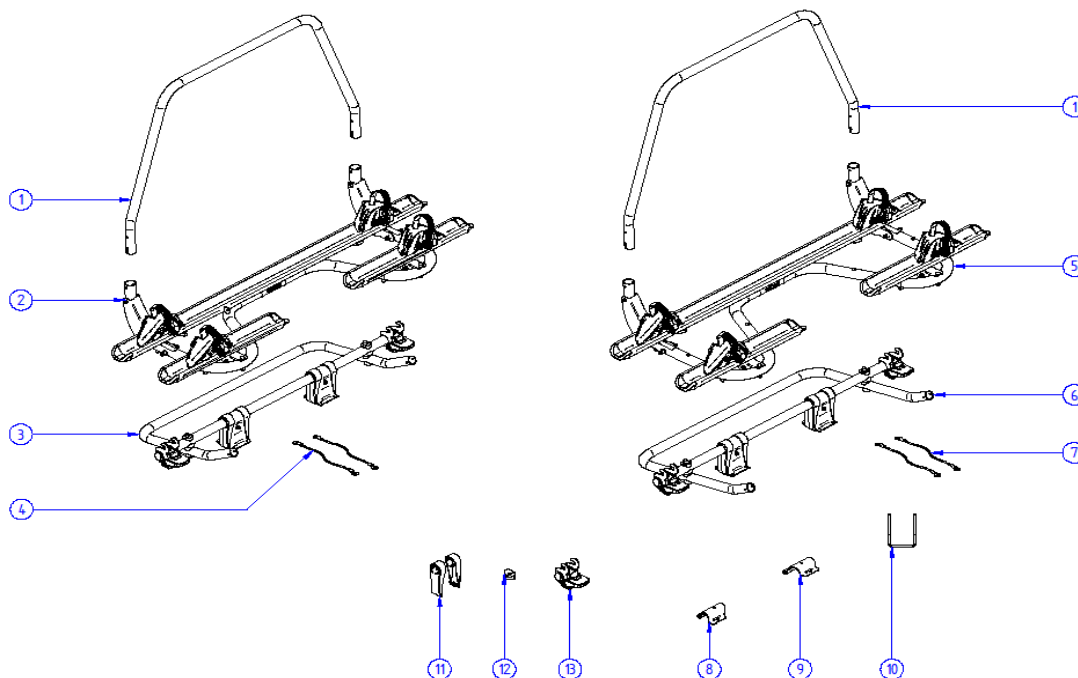

2020 SPARE PARTS LIST

Caravan Superb XT Black - Caravan Superb XT Black SV

THULE
SWEDEN

SP623

THULE
SWEDEN

THULE caravan Superb XT / Superb SV XT

SP623-01

ART.NR.	DESCRIPTION	
Caravan Superb XT SV		
1	1500603223	CARAVAN SUPERB XT SUPPORT BAR BLACK
2	1500603224	CARAVAN SUPERB XT SV PLATFORM COMPLETE BLACK
3	1500603225	CARAVAN SUPERB XT SV BASE BLACK
4	1500603487	CARAVAN SUPERB SV TILT STOP CORD - 450MM (2x)
11	1500602899	CARAVAN SUPERB XT FOOT COVER (2x)
12	1500602960	CARAVAN SUPERB XT FIXATION TILT STOP (2x)
13	1500602864	CARAVAN SUPERB XT PLATFORM LOCK SET V2 (2x)
Caravan Superb XT		
1	1500603223	CARAVAN SUPERB XT SUPPORT BAR BLACK
5	1500603226	CARAVAN SUPERB XT PLATFORM COMPLETE BLACK
6	1500603227	CARAVAN SUPERB XT BASE BLACK
7	1500603488	CARAVAN SUPERB TILT STOP CORD - 550MM (2x)
11	1500602899	CARAVAN SUPERB XT FOOT COVER (2x)
12	1500602960	CARAVAN SUPERB XT FIXATION TILT STOP (2x)
13	1500602864	CARAVAN SUPERB XT PLATFORM LOCK SET V2 (2x)
Common parts for all A-frames		
8	1500602774	FIXATION PLATE D30 RH BLACK
9	1500602773	FIXATION PLATE D30 LH BLACK
10	1500601980	U-BOLT M6 x 135/78/135 (1x)
	308140	U-BOLT M6 x 160/78/160 (4x) (sold per 5 sets)