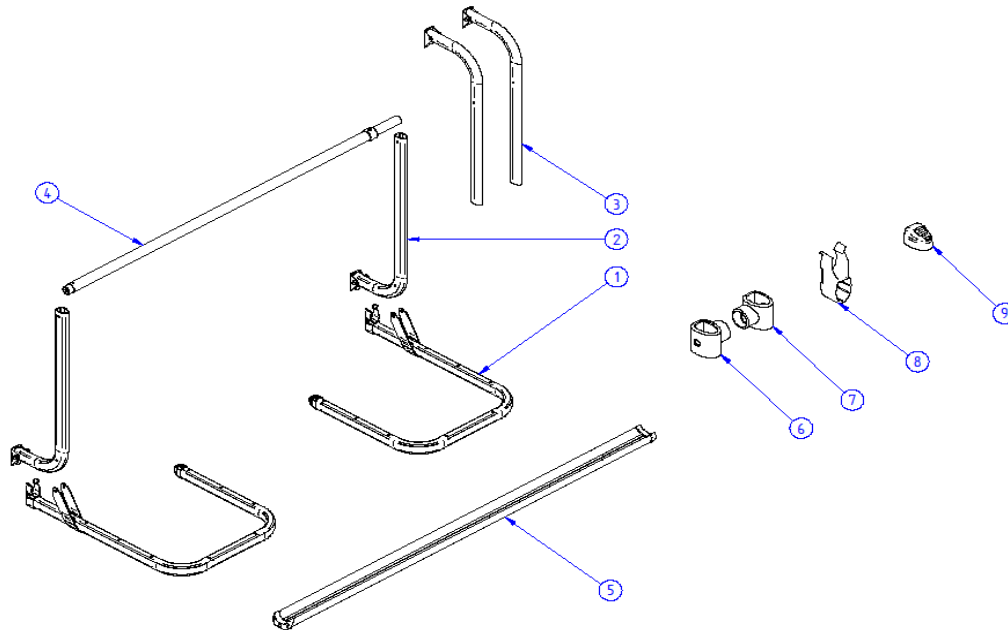

2020 SPARE PARTS LIST
Elite Eura Cargo - 3 bikes

THULE
SWEDEN

OBM725

THULE
SWEDEN

THULE Omnibike Elite Euracargo

OBM725-02

	ART.NR.	DESCRIPTION	
1	1500601710	ELITE EURA CARGO PLATFORM (2x)	
2	1500600463	ELITE EURA CARGO BASEFRAME BASE (1x)	
3	1500602176	ELITE EURA CARGO BASEARM (1x)	
4	1500602177	ELITE EURA CARGO CROSSBAR	
5	1500602371	ELITE EURA CARGO BIKERAIL 157cm	
6	1500601994	T-PIECE LH	
7	1500601995	T-PIECE RH	
8	1500601992	ENDCAP PLATFORM	
9	1500602041	OVAL PLUG GREY