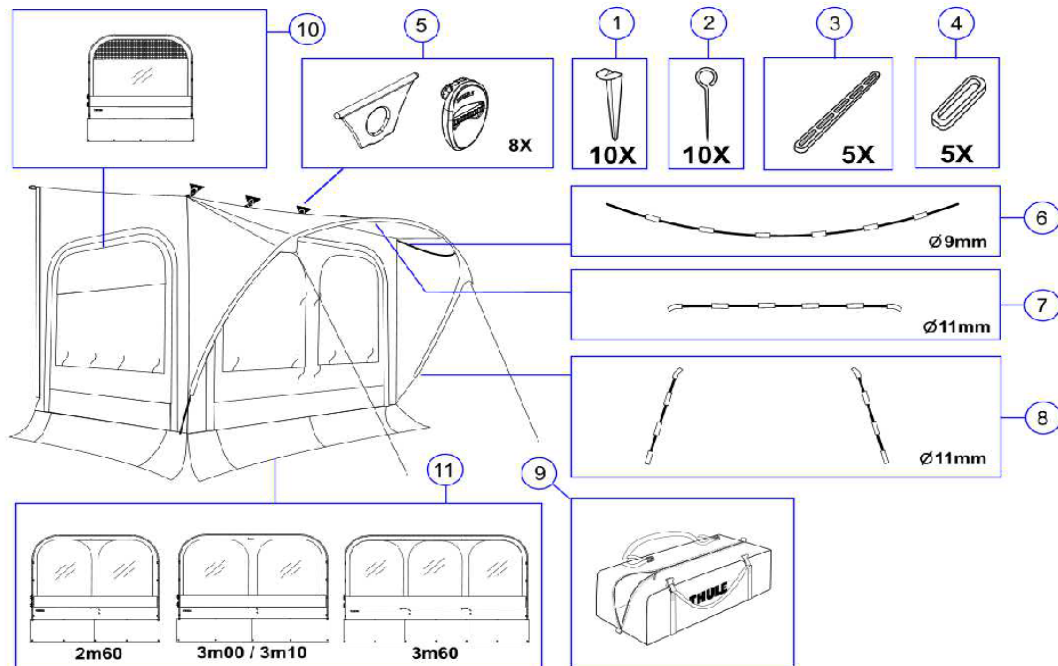

SRS602-03

2020 SPARE PARTS LIST

RESIDENCE & PANORAMA & VEDUTA

RES600 / SRS601 / SRS602

	ART.NR.	DESCRIPTION	
1	1500601178	BUCKLE 16MM WHITE - 5 PCS	
2	1500600119	WINDOW TUBE ASSY	
3	1500601169	TENT PEG HALF ROUND - 10PCS	
4	1500601171	GROUNDSHEET PEG - 10PCS	
5	1500601167	MULTI POSITION RUBBER 20CM - 5PCS	
6	1500602154	ELASTIC BAND 8CM - 5PCS	
7	1500601182	NUT KNOB M6 GREY SAFARI RESIDENCE - 3PCS	
8	1500601181	COVER CLAMP PROFILE 2L+2R	
9	1500602155	END PIECE TENSION RAFTER CLAMP	
10	1500601161	CURTAIN HOLDER - 12PCS	
11	1500602029	CONNECTING PROFILE GREY - 1,00M (RESI G1/G2 & PANORAMA)	
	1500603145	CONNECTING PROFILE BLACK - 1,00M (RESIDENCE G3)	
12	1500600139	CLOSING PROFILE MAST L= 1140 MM	
13	1500600138	SUPPORT PROFILE SAFARI RESIDENCE	
14	1500602775	FOOT PIECE MAST SAFARI RESIDENCE 13 2PCS	
15	1500601400	FIXATION SYSTEM MAST RESIDENCE	
16	1500601189	END PIECE MAST SAFARI RESIDENCE 8000	
17	1500601179	END PIECE MAST SAFARI RESIDENCE	
18	1500601187	MAST HOLDER SAFARI RESIDENCE S6+8000	
19	1500601682	POSIT. PIECE + TR HOLDER 5003	
20	1500601180	POSITIONING BLOCK + TENSION RAFTER HOUSING S5	
21	1500601188	POSITIONING BLOCK + TENSION RAFTER HOUSING 8000	
22	1500601184	POSITIONING BLOCK + TENSION RAFTER HOUSING S6	
23	1500602156	INSERT LR 4900	
24	1500601683	INSERT LR 5003 + END PIECE TR CLAMP	
25	1500601183	END PIECE TENSION RAFTER CLAMP + INSERT SR S5	
26	1500601186	END PIECE TENSION RAFTER CLAMP + INSERT SR 8000	
27	1500601185	END PIECE TENSION RAFTER CLAMP + INSERT SR S6	
30	1500602157	CLAMPING PROFILE 5 SERIES - 2M50 - LEFT	
31	1500602158	CLAMPING PROFILE 5 SERIES - 2M50 - RIGHT	
32	1500602159	CLAMPING PROFILE 6 SERIES - 2M50 - LEFT	
33	1500602160	CLAMPING PROFILE 6 SERIES - 2M50 - RIGHT	
34	1500602161	CLAMPING PROFILE 6 SERIES - 2M75 - LEFT	
35	1500602162	CLAMPING PROFILE 6 SERIES - 2M75 - RIGHT	
36	1500602163	CLAMPING PROFILE 8000 - 2M75 - LEFT	
37	1500602164	CLAMPING PROFILE 8000 - 2M75 - RIGHT	
38	1500602165	MAST PROFILE - LEFT	
39	1500602166	MAST PROFILE - RIGHT	
40	1500602762	CLAMPING PROFILE 9200 - 3M00 - LEFT	
41	1500602763	CLAMPING PROFILE 9200 - 3M00 - RIGHT	
42	1500602673	LH+RH CLAMPING PROFILE UPGRADE	
43	1500602610	HOUSING CON.PCE TENSION RAFTER 6200	
44	1500602776	TENSION RAFTER HOUSING 6200	
45	1500602616	INSERT LEAD RAIL 6200 2PC	
46	1500602498	HOUSING CON.PCE TENSION RAFTER 9200	
47	1500602777	TENSION RAFTER HOUSING 9200	
48	1500602447	INSERT LEAD RAIL 9200 2PC	
49	1500602778	LH & RH MAST PROFILE EXTENTION XXL	
50	1500602794	FOOT DISK PANORAMA DUCATO H2 (X2)	
51	1500602795	FLEX BASE SNAD STUD 25MM TRANS (X10)	
52	1500602796	SUPPORT PROFILE PANORAMA DUCATO H2	
53	1500602797	EYE BOLT (X2)	
54	1500603076	INSERT LEAD RAIL 5200 2PC	
55	1500603146	CURTAIN STOP 6PCS	
56	1500602967	SIDE RELEASE BUCKLE + STRAP 40CM - 3 PCS	
57	1500603355	TRANSFORMATION KIT RESIDENCE RAFTER 6300	