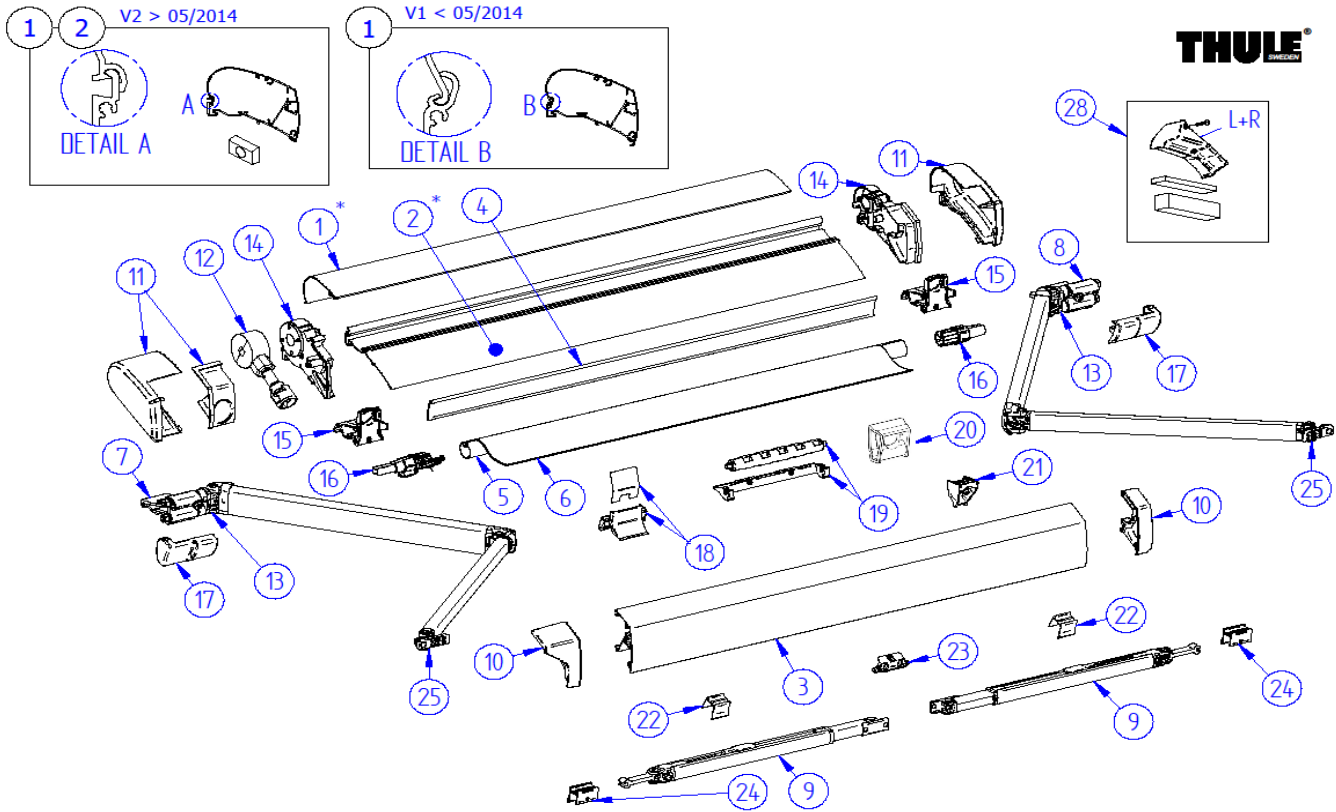

2020 SPARE PARTS LIST

6200

THULE
SWEDEN

6VA602

THULE Omnistor 6200

6VA602-05

	ART.NR.	DESCRIPTION	
1-V1	1500602504	COVER HOUSING 6200 2,60M WHITE V1	
	1500602505	COVER HOUSING 6200 3,00M WHITE V1	
	1500602506	COVER HOUSING 6200 3,25M WHITE V1	
	1500602507	COVER HOUSING 6200 3,50M WHITE V1	
	1500602508	COVER HOUSING 6200 3,75M WHITE V1	
	1500602509	COVER HOUSING 6200 4,00M WHITE V1	
	1500602510	COVER HOUSING 6200 4,50M WHITE V1	
	1500602511	COVER HOUSING 6200 2,60M ANO V1	
	1500602512	COVER HOUSING 6200 3,00M ANO V1	
	1500602513	COVER HOUSING 6200 3,25M ANO V1	
	1500602514	COVER HOUSING 6200 3,50M ANO V1	
	1500602515	COVER HOUSING 6200 3,75M ANO V1	
	1500602516	COVER HOUSING 6200 4,00M ANO V1	
	1500602517	COVER HOUSING 6200 4,50M ANO V1	
	1500602518	COVER HOUSING 6200 3,25M ANTHR. V1	
	1500602519	COVER HOUSING 6200 3,50M ANTHR. V1	
	1500602520	COVER HOUSING 6200 3,75M ANTHR. V1	
	1500602521	COVER HOUSING 6200 4,00M ANTHR. V1	
	1-V2	1500602832	COVER HOUSING 6200 2,60M WHITE V2
		1500602833	COVER HOUSING 6200 3,00M WHITE V2
		1500602834	COVER HOUSING 6200 3,25M WHITE V2
1500602835		COVER HOUSING 6200 3,50M WHITE V2	
1500602836		COVER HOUSING 6200 3,75M WHITE V2	
1500602837		COVER HOUSING 6200 4,00M WHITE V2	
1500602838		COVER HOUSING 6200 4,25M WHITE V2	
1500602839		COVER HOUSING 6200 4,50M WHITE V2	
1500602865		COVER HOUSING 6200 5,00M WHITE V2	
1500602862		COVER HOUSING 6200 2,60M ANO V2	
1500602863		COVER HOUSING 6200 3,00M ANO V2	
1500602840		COVER HOUSING 6200 3,25M ANO V2	
1500602841		COVER HOUSING 6200 3,50M ANO V2	
1500602842	COVER HOUSING 6200 3,75M ANO V2