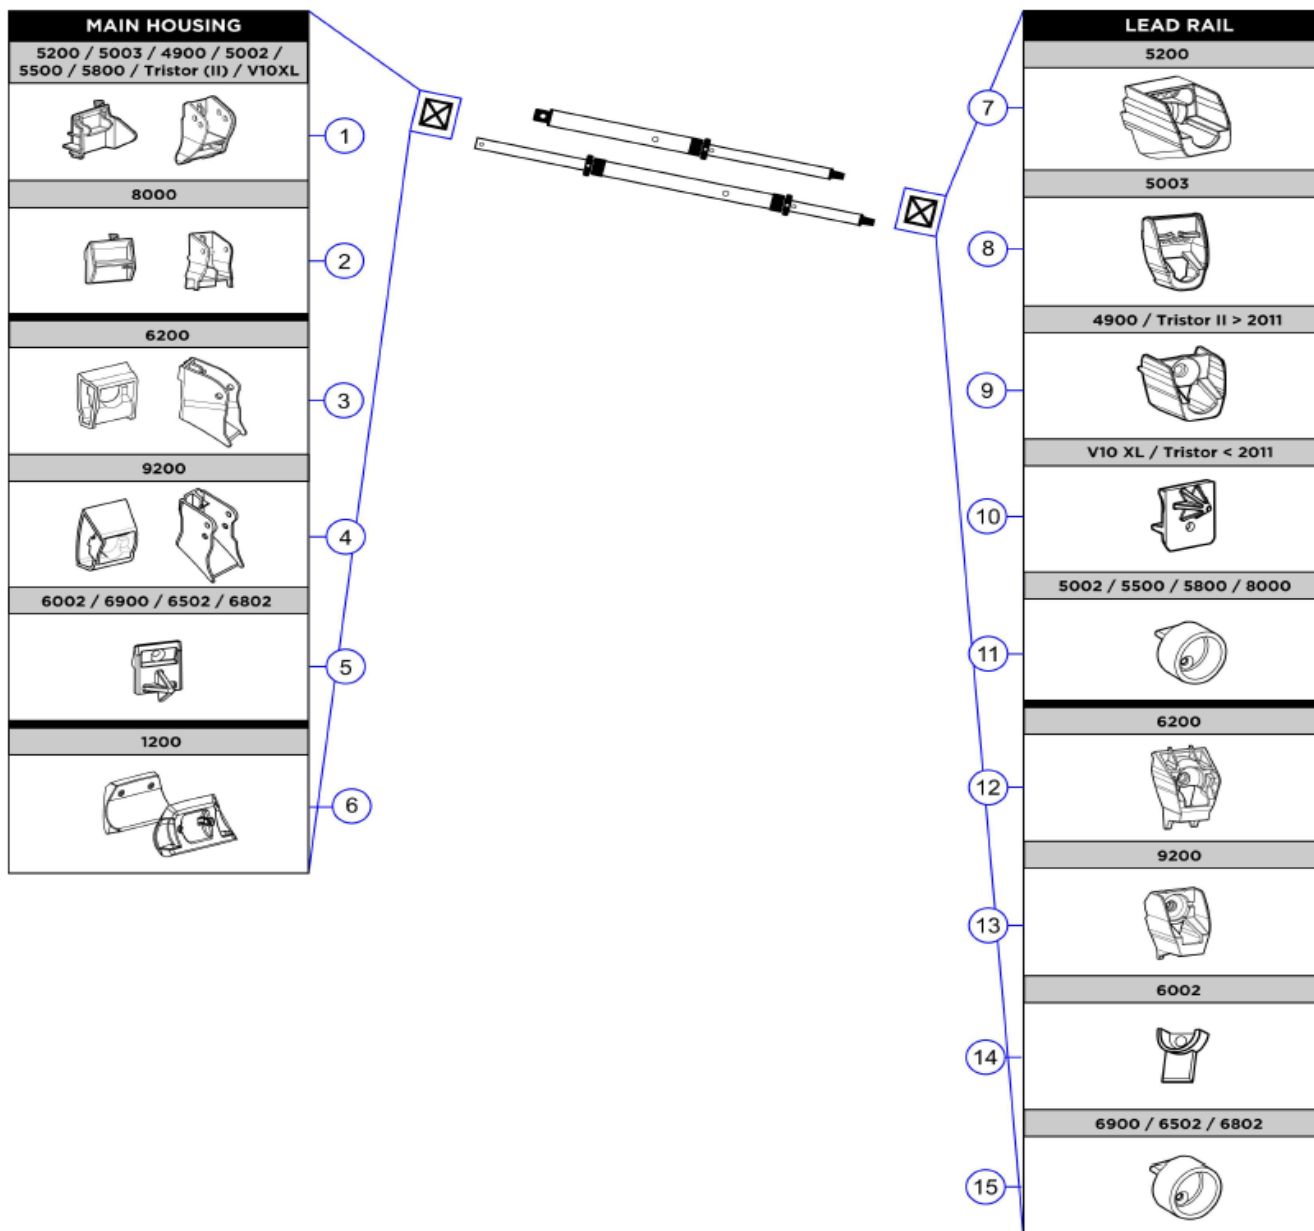

2020 SPARE PARTS LIST

TENSION RAFTER G2

THULE
SWEDEN

TR602

THULE

THULE Tension Rafter G2

TR602-00

	ART.NR.	DESCRIPTION	
1	1500601682	POSIT. PIECE + TR HOLDER 5003 - 1+1PC	
2	1500601188	POSIT. BLOCK + TENS. RAFTER HOUSING 8000 1+1PC	
3	1500603112	POSIT. BLOCK + TENS. RAFTER HOUSING 6200 1+1PC	
4	1500603113	POSIT. BLOCK + TENS. RAFTER HOUSING 9200 1+1PC	
5	1500601158	CON.PCS TENSION RAFTER 6002 1+1 PC	
6	1500602936	TENSION ARM GUARD TO1200 - 2PCS	
7	1500603076	INSERT LEAD RAIL 5200 - 2PCS	
8	1500601606	INSERT LEAD RAIL 5003 - 2PCS	
9	1500602156	INSERT LR 4900 - 1PC	
10	1500602028	CON.TEN.RAFTER - L.RAIL OMNI-V10 - 2PCS	
11	1500603101	CON.TEN.RAFTER - L.RAIL 5002/8000 - 2PCS	
12	1500602616	INSERT LEAD RAIL 6200 - 2PCS	
13	1500602447	INSERT LEAD RAIL 9200 - 2PCS	
14	1500601158	CON.PCS TENSION RAFTER 6002 1+1 PC	
15	1500603101	CON.TEN.RAFTER - L.RAIL 5002/8000 - 2PCS