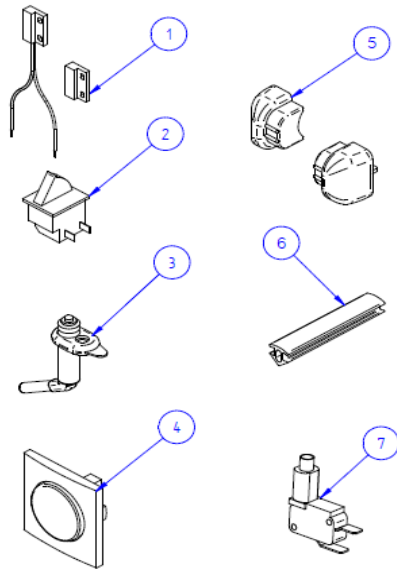

2020 SPARE PARTS LIST
STEP COMMON PARTS

THULE
SWEDEN

OSE601

THULE
TRUCKS

THULE general parts steps

OSE601-03

	ART.NR.	DESCRIPTION	
1	1500602761	DOOR REED SWITCH ELECTRONIC	
2	1500601921	ALARM SWITCH FOR SINGLE STEP AND SLIDE-OUT STEP	
3	1500600394	ALARM SWITCH FOR MANUAL STEP 47	
4	1500600404	CONTROL SWITCH	
5	1500601378	LH & RH PLUG FOOTBOARD	
	1500602747	LH & RH PLUG FOOTBOARD BLACK	
6	1500600433	ANTI-SLIP FOOTB.V03-3MTR-BLACK	
7	1500602669	ALARM SWITCH FOR DOUBLE STEP