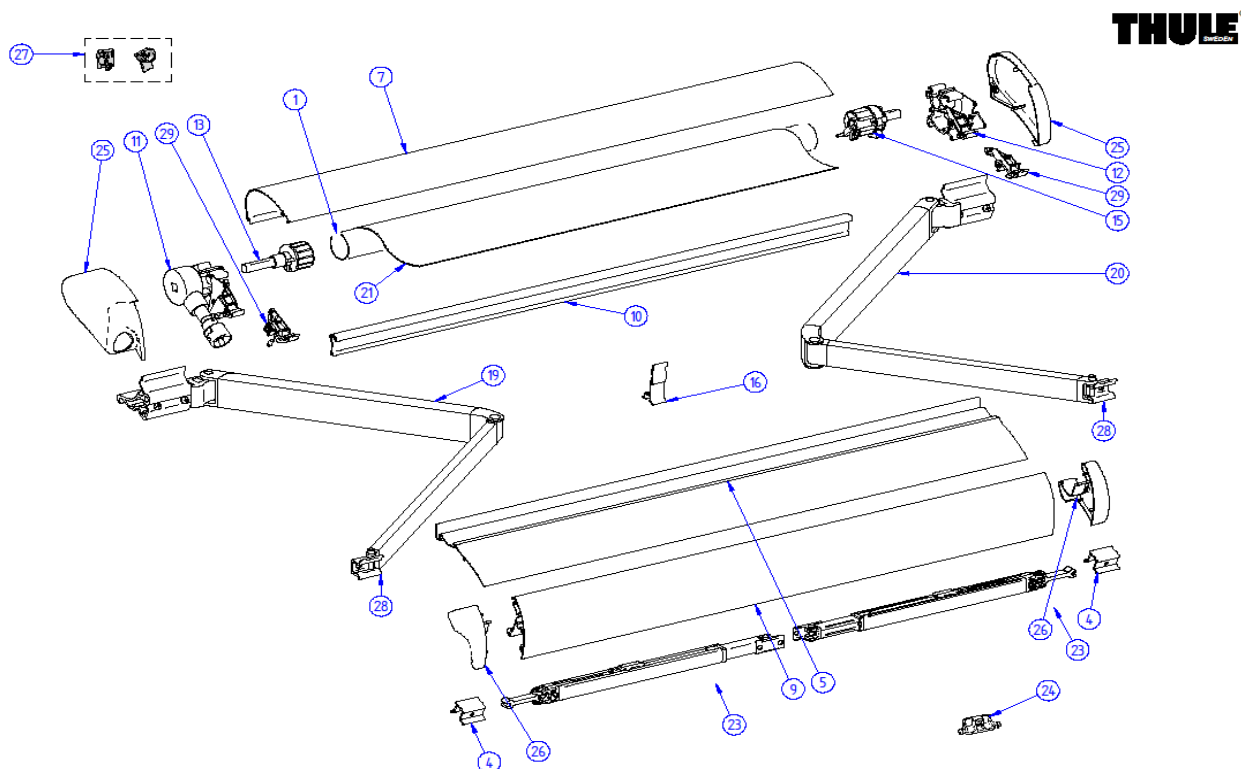

2020 SPARE PARTS LIST

6002

THULE
SWEDEN

6T663

THULE Omnistor 6002

6T663-03

	ART.NR.	DESCRIPTION		
1	1500601876	ROLLER TUBE 48 6002 -2,6M		
	1500601877	ROLLER TUBE 48 6002 -3,0M		
	1500601878	ROLLER TUBE 48 6002 -3,25M		
	1500601879	ROLLER TUBE 48 6002 -3,5M		
	1500601880	ROLLER TUBE 48 6002 -3,75M		
	1500602343	ROLLER TUBE 48 6002 -4,00M		
2	1500601131	PLANET. GEAR REPL.KIT(DIN CON)		
3	1500600115	HAND CRANK ASSY LONG		
4	1500600741	CONN.SUPP.ARM S6		
5	1500601881	BACK HOUSING 6002 - 2.60 M		
	1500600953	BACK HOUSING 6002 - 3,00 M		
	1500601754	BACK HOUSING 6002 - 3,25 M		
	1500601729	BACK HOUSING 6002 - 3,50 M		
	1500601882	BACK HOUSING 6002 - 3,75 M		
	1500602329	BACK HOUSING 6002 - 4,00 M		
	7	1500600954	COVER MAIN HOUSING 6002-2.60M	
		1500600955	COVER MAIN HOUSING 6002-3.00M	
1500601748		COVER MAIN HOUSING 6002 3.25M		
1500600956		COVER MAIN HOUSING 6002-3.50M		
1500600957		COVER MAIN HOUSING 6002-3.75M		
1500602330		COVER MAIN HOUSING 6002-4.00M		
1500601907		COVER MAIN HOUSING 6002 - 3.25M ANTH		
1500601908		COVER MAIN HOUSING 6002 - 3,50M ANTH		
1500601909		COVER MAIN HOUSING 6002 - 3,75M ANTH		
1500602331		COVER MAIN HOUSING 6002 - 4,00M ANTH		
1500601687		COVER MAIN HOUSING 6002 - 3.25M ANO		
1500601911		COVER MAIN HOUSING 6002 - 3,50M ANO		
1500601912	COVER MAIN HOUSING 6002 - 3,75M ANO			
1500602332	COVER MAIN HOUSING 6002-4 .00M ANO			
9	1500601893	LEAD RAIL 6002 - 2.60 M