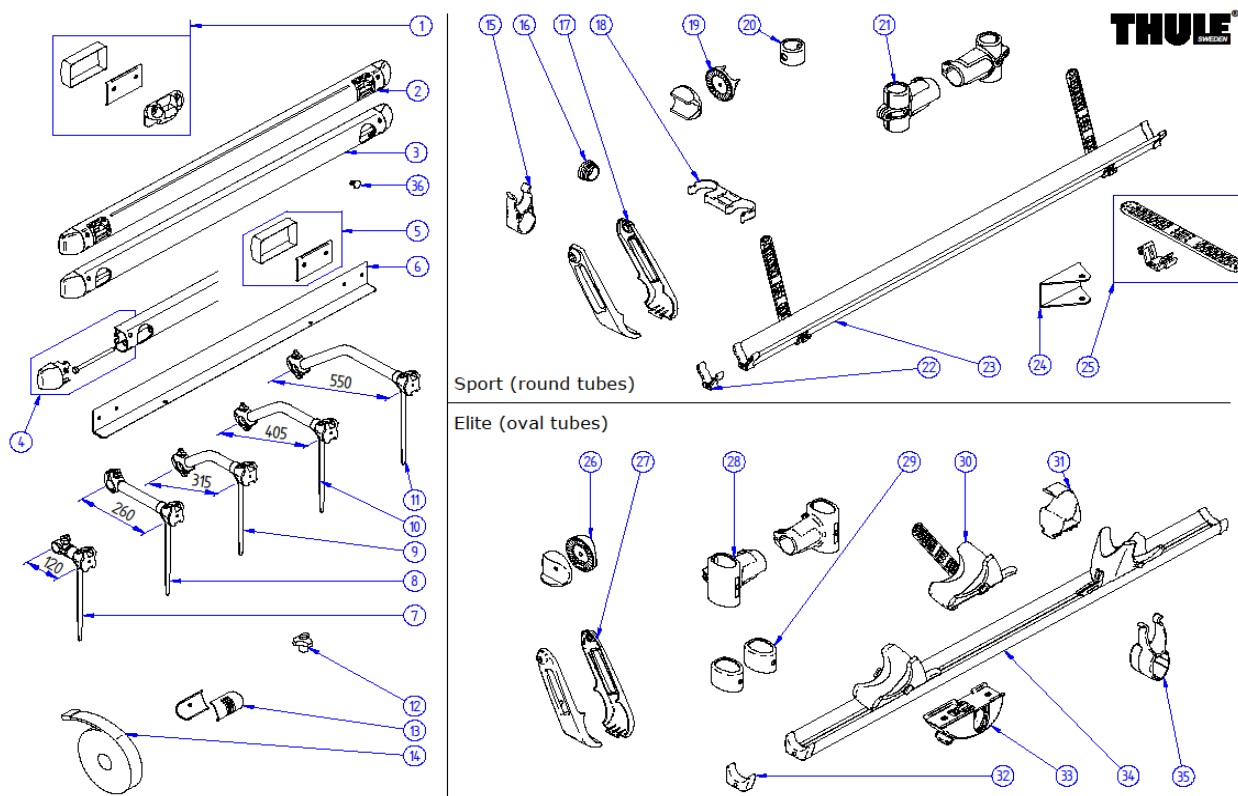

2020 SPARE PARTS LIST

Sport & Elite - common parts

THULE
SWEDEN

BA812

THULE Sport & Elite - common parts

BA812-01

ART.NR.	DESCRIPTION
1	SPORT/ELITE UPPER FIXATION KIT (2x)
2	TOP MOUNTING RAIL
3	BOTTOM MOUNTING RAIL
	308954 BOTTOM MOUNTING RAIL BLIND
4	SPORT/ELITE CAP MOUNTING PROFILE + BOLT (2x)
5	LOWER FIXATION KIT INSIDE (2x)
6	ANGLE SUPPORT RAIL NORMAL
	1500600436 ANGLE SUPPORT RAIL LIFT
	1500601518 ANGLE SUPPORT RAIL DUCATO
7	SPORT/ELITE BIKE HOLDER #1 (14 CM)
8	SPORT/ELITE BIKE HOLDER #2 (28 CM)
9	SPORT/ELITE BIKE HOLDER #2/3 (33 CM)
10	SPORT/ELITE BIKE HOLDER #3 (42 CM)
11	SPORT/ELITE BIKE HOLDER #4 (56 CM)
12	KNOB WITH NUT
13	SHELLS 30/34 FOR BIKE HOLDERS (10x)
14	STRAP 15 MM BLUE L=2,0M
15	SPORT RACKCLIP
16	TUBE PLUG BLACK DIA 34
17	SPORT HINGE COVERS
18	SPORT PLATFORM HOLDER (2x)
19	SPORT SERRATED PIECES
20	CONNECTION PIECE DIA. 34/30
21	SPORT T-PIECES
22	SPORT ENDCAP V-RAIL (4x)
23	SPORT V-RAIL COMPLETE
24	FOOT SUPPORT OMNIBIKE
25	SPORT WHEEL STRAPS (x6)
26	ELITE SERRATED PIECES
27	ELITE HINGE COVERS
28	ELITE T-PIECES
29	ELITE CONNECTION PIECES (TUBES 48/42)