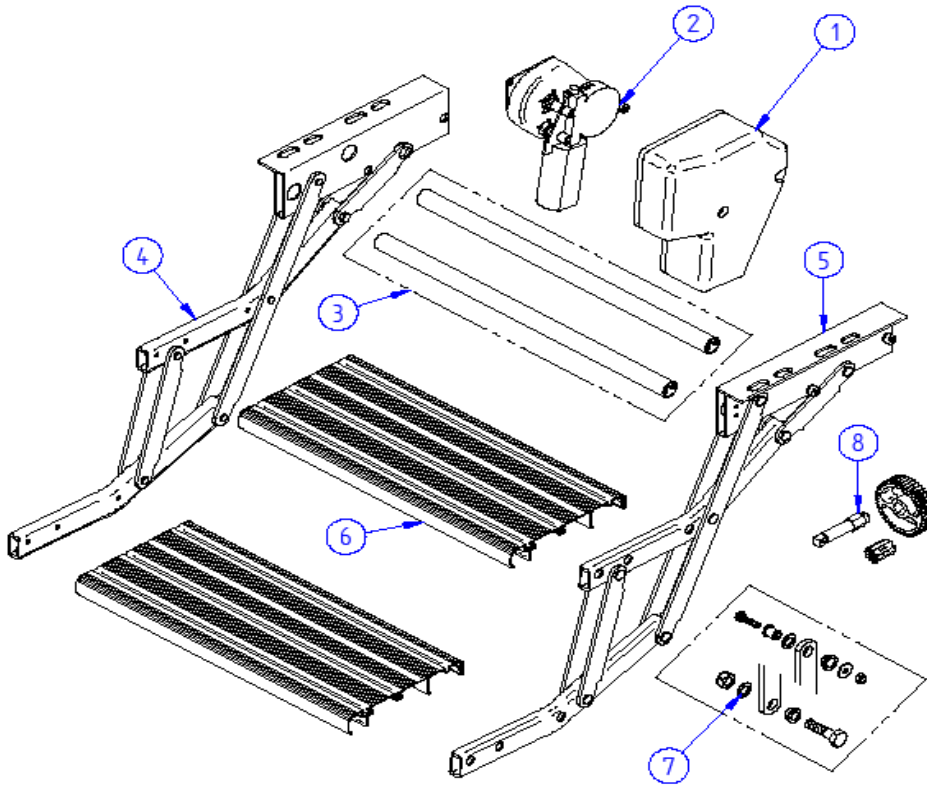

2020 SPARE PARTS LIST
DOUBLE STEP 12V380 - 12V440 - 12V500 - 12V550

THULE
SWEDEN
V01 – DDS 605