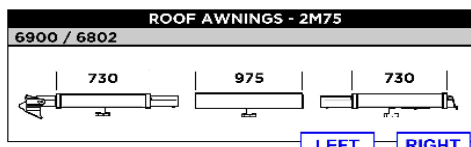

* Connection pieces not included. See sparepartdrawing SRS601.

THULE Residence / Panorama / Veduta

SRS602-03