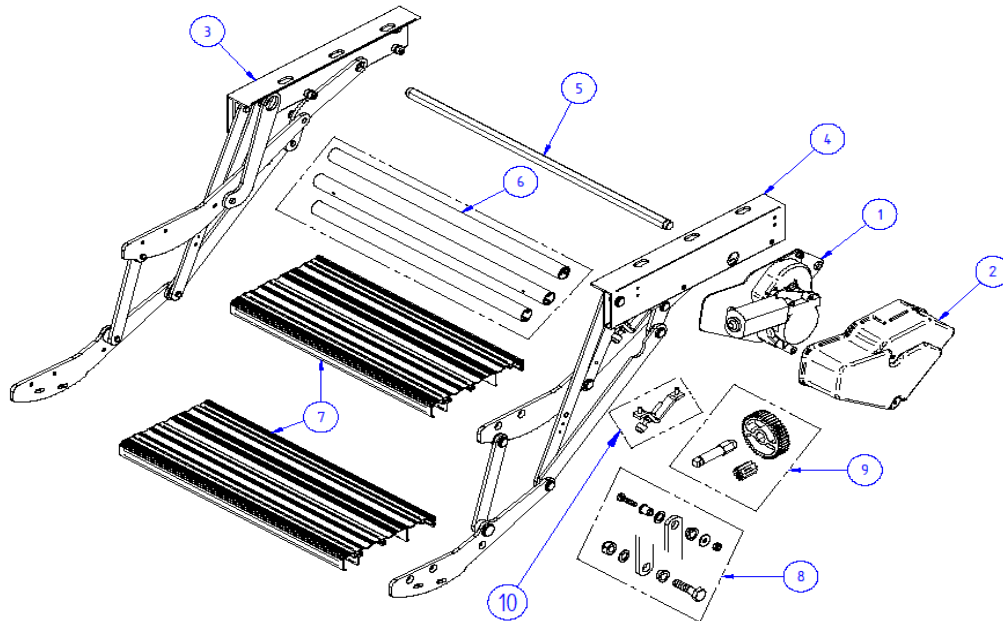

2020 SPARE PARTS LIST
DOUBLE STEP with SKIRT

THULE
SWEDEN

SMA 605

THULE
SWEDEN

THULE Double step 12V650 Niesmann, 12V500 Dethleffs, 12V500 MJ03 Iveco & 12V500 Carthago

SMA605-01

	ART.NR.	DESCRIPTION	
1	1500602707	12V MOTOR ASSY DOUBLE STEP SKIRT	
2	1500602708	MOTOR CAP DOUBLE STEP SKIRT	
3	1500602709	LH SCISSOR ASSY DOUBLE STEP SKIRT	
4	1500602710	RH SCISSOR ASSY DOUBLE STEP SKIRT	
5	1500602711	DRIVING ROD D12V500 SKIRT	
	1500602712	DRIVING ROD D12V650 SKIRT	
6	1500602713	FRAME CON. TUBE D12V500 SKIRT – 3PC	
	1500602714	FRAME CON. TUBE D12V650 SKIRT – 3PC	
7	1500602715	FOOT BOARD DOUBLE STEP12V500 SKIRT – 2PC	
	1500602716	FOOT BOARD DOUBLE STEP12V650 SKIRT– 2PC	
8	1500602717	REPAIR KIT RIVET DOUBLE STEP SKIRT	
9	1500602718	REPAIR KIT PINION DOUBLE STEP SKIRT	
10	1500602793	LH+RH END STOP DOUBLE STEP SKIRT