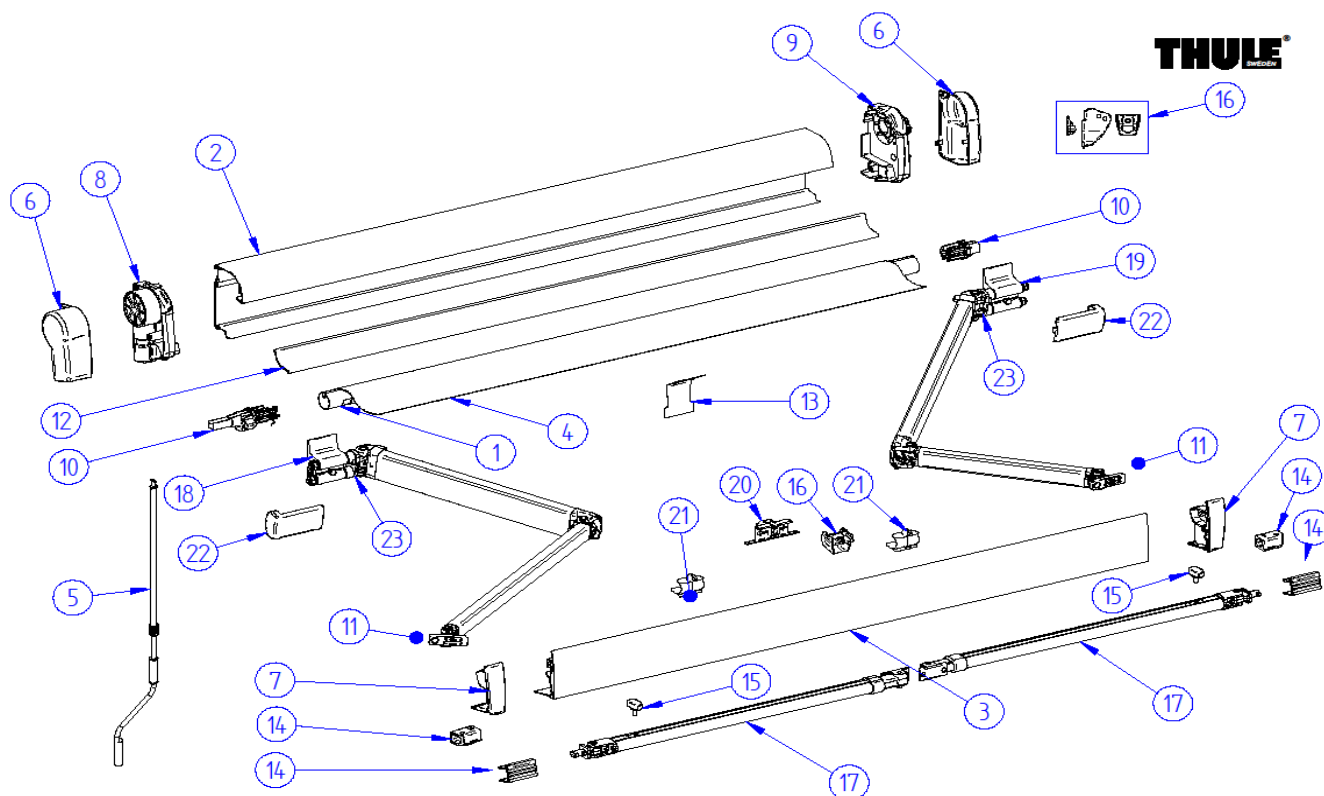

2020 SPARE PARTS LIST

4900

THULE
SWEDEN

4AY602

THULE Omnistor 4900 & Tristor²

4AY602-04

	ART.NR.	DESCRIPTION		
1	1500602658	ROLLER TUBE D=30X0.8MM / 4900-2,60M		
	1500602186	ROLLER TUBE D=30X0.8MM / 4900-3.00M		
	1500602187	ROLLER TUBE D=30X0.8MM / 4900-3.50M		
	1500602188	ROLLER TUBE D=30X0.8MM / 4900-4.00M		
	1500602189	ROLLER TUBE D=30X0.8MM / 4900-4.50M		
2	1500602659	MAINHOUSING 4900 2M60 WHITE		
	1500602190	MAINHOUSING 4900 3M00 WHITE		
	1500602191	MAINHOUSING 4900 3M50 WHITE		
	1500602192	MAINHOUSING 4900 4M00 WHITE		
	1500602193	MAINHOUSING 4900 4M50 WHITE		
	1500602660	MAINHOUSING 4900 2M60 ANO		
	1500602198	MAINHOUSING 4900 3M00 ANO		
	1500602199	MAINHOUSING 4900 3M50 ANO		
	1500602200	MAINHOUSING 4900 4M00 ANO		
	1500602201	MAINHOUSING 4900 4M50 ANO		
	1500602948	MAINHOUSING 4900 2M60 ANTHR.		
	1500602949	MAINHOUSING 4900 3M00 ANTHR.		
	3	1500602661	LEADRAIL 4900 2M60 WHITE	
		1500602194	LEADRAIL 4900 3M00 WHITE	
1500602195		LEADRAIL 4900 3M50 WHITE		
1500602196		LEADRAIL 4900 4M00 WHITE		
1500602197		LEADRAIL 4900 4M50 WHITE		
1500602662		LEADRAIL 4900 2M60 ANO		
1500602248		LEADRAIL 4900 3M00 ANO		
1500602249		LEADRAIL 4900 3M50 ANO		
1500602250		LEADRAIL 4900 4M00 ANO		
1500602251		LEADRAIL 4900 4M50 ANO		
1500602950		LEADRAIL 4900 2M60 ANTHR.		
1500602951		LEADRAIL 4900 3M00 ANTHR.		
4		1500602663	FABRIC 2M60 4900 31	
		1500602664	FABRIC 2M60 4900 32	
	1500602202	FABRIC 3M00 4900 31