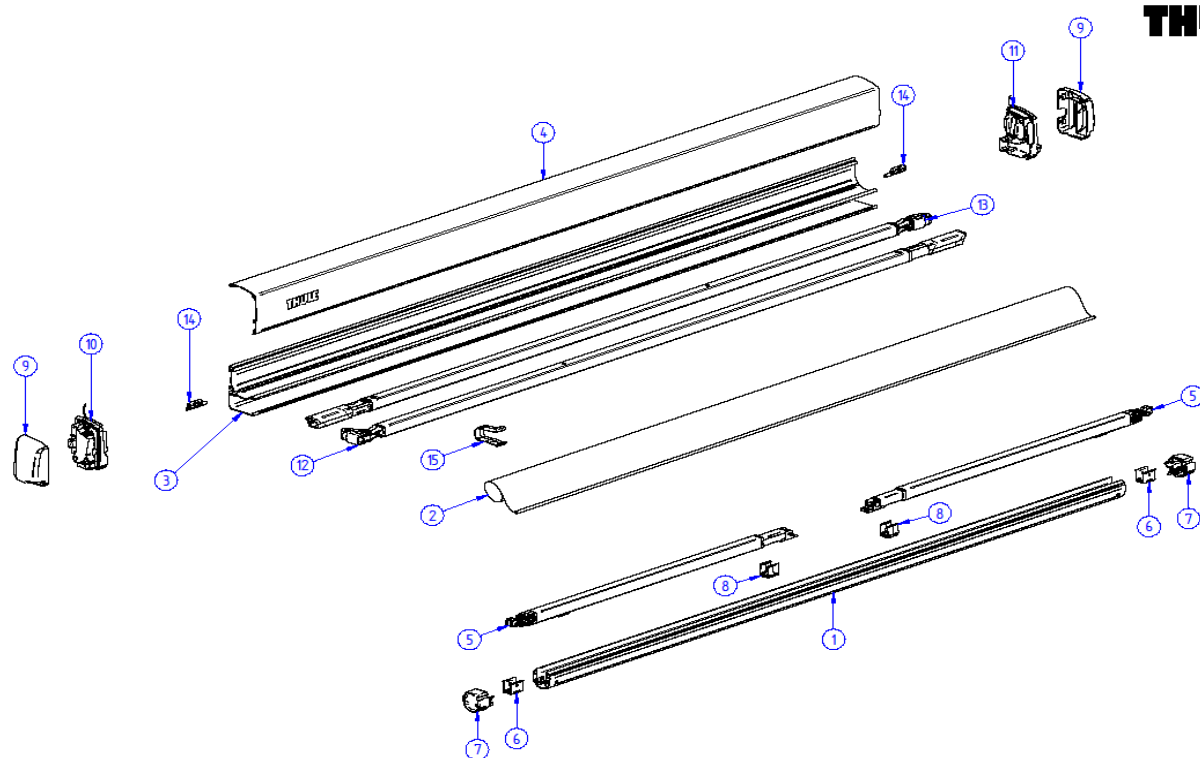

2020 SPARE PARTS LIST
3200 - Available April 2020

THULE
SWEDEN

3AR602

THULE 3200

3AR602-00

	ART.NR.	DESCRIPTION	
1	1500603489	ROLLER TUBE 3200 - 1.90M	Available April 2020
	1500603490	ROLLER TUBE 3200 - 2.30M	Available April 2020
	1500603491	ROLLER TUBE 3200 - 2.50M	Available April 2020
	1500603492	ROLLER TUBE 3200 - 2.70M	Available April 2020
	1500603493	ROLLER TUBE 3200 - 3.00M	Available April 2020
2	1500603494	FABRIC 3200 1.90M	Available April 2020
	1500603495	FABRIC 3200 2.30M	Available April 2020
	1500603496	FABRIC 3200 2.50M	Available April 2020
	1500603497	FABRIC 3200 2.70M	Available April 2020
	1500603498	FABRIC 3200 3.00M	Available April 2020
3	1500603499	MAIN HOUSING BOTTOM 3200 ANTHR 1.90M	Available April 2020
	1500603500	MAIN HOUSING BOTTOM 3200 ANTHR 2.30M	Available April 2020
	1500603501	MAIN HOUSING BOTTOM 3200 ANTHR 2.50M	Available April 2020
	1500603502	MAIN HOUSING BOTTOM 3200 ANTHR 2.70M	Available April 2020
	1500603503	MAIN HOUSING BOTTOM 3200 ANTHR 3.00M	Available April 2020
4	1500603504	MAIN HOUSING TOP 3200 ANO 2.50M	Available April 2020
	1500603505	MAIN HOUSING TOP 3200 ANO 2.70M	Available April 2020
	1500603506	MAIN HOUSING TOP 3200 ANO 3.00M	Available April 2020
	1500603507	MAIN HOUSING TOP 3200 ANTHR 1.90M	Available April 2020
	1500603508	MAIN HOUSING TOP 3200 ANTHR 2.30M	Available April 2020
	1500603509	MAIN HOUSING TOP 3200 ANTHR 2.50M	Available April 2020
	1500603510	MAIN HOUSING TOP 3200 ANTHR 2.70M	Available April 2020
	1500603511	MAIN HOUSING TOP 3200 ANTHR 3.00M	Available April 2020
5	1500603512	SUPPORT ARM 3200 1.90M	Available April 2020
	1500603513	SUPPORT ARM 3200 2.30M-2.50M	Available April 2020
	1500603514	SUPPORT ARM 3200 2.70M-3.00M	Available April 2020
6	1500603515	CONNECTOR SUPPORT ARM 3200 - 2PC	Available April 2020
7	1500603516	LH+RH ENDCAP ROLLER TUBE 3200	Available April 2020
8	1500603517	ANTI RATTLING SUPPORT ARM 3200 - 2PC	Available April 2020
9	1500603518	LH+RH ENDCAP HOUSING	Available April 2020
10	1500603519	LH ENDPLATE 3200 ASSY	Available April 2020
11	1500603520	RH ENDPLATE 3200 ASSY	Available April 2020