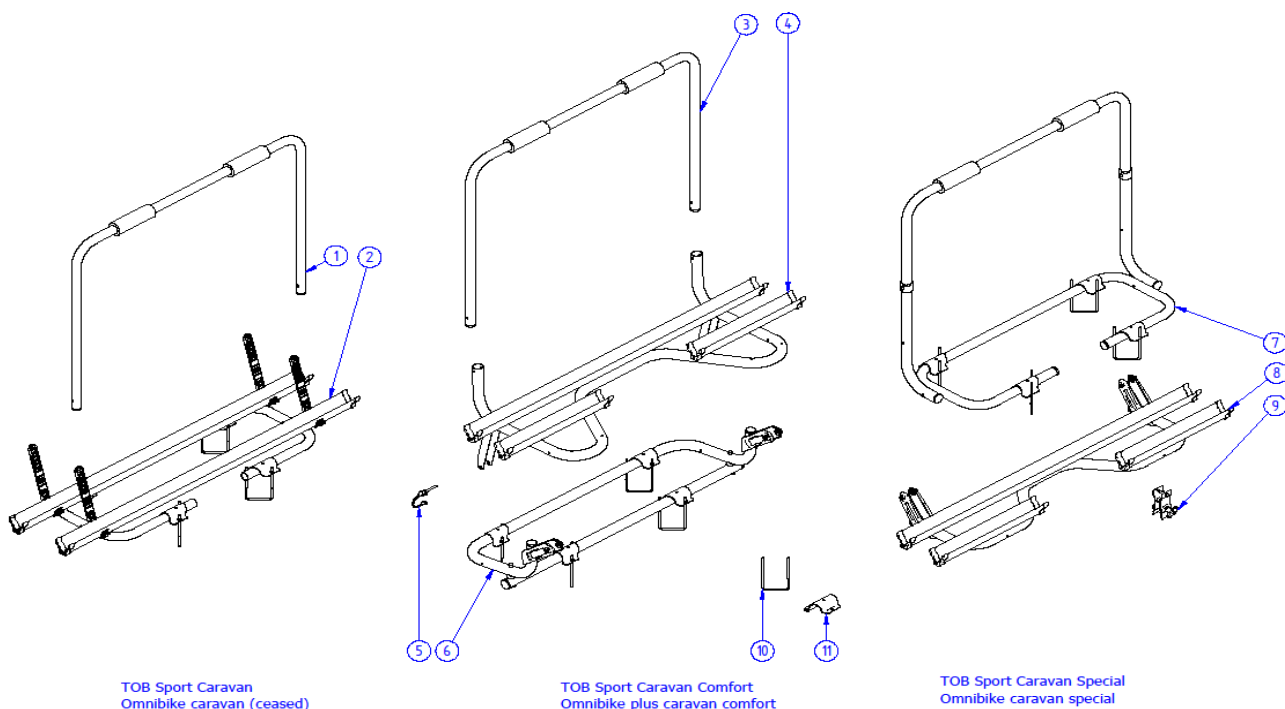

2020 SPARE PARTS LIST

Sport caravan - Sport caravan comfort - Sport caravan special

THULE
SWEDEN

BA809

THULE
SWEDEN

THULE Sport Caravan - Caravan Comfort - Caravan Special

BA809-00

ART.NR.	DESCRIPTION
Sport caravan - 2 bikes	
1	1500601510 SPORT CARAVAN BASEFRAME
2	1500601511 SPORT CARAVAN PLATFORM COMPLETE
Sport caravan comfort - 2 bikes	
3	1500601517 SPORT CAR.COMFORT SUPPORT BAR
4	1500600477 SPORT CAR.COMFORT PLATFORM COMPLETE
5	1500601981 SPORT CAR.COMFORT SECURITY PIN (1X)
6	1500601496 SPORT CAR.COMFORT BASE WITH LOAD TUBE
Sport caravan special - 2 bikes	
7	1500601497 SPORT CARAVAN SPECIAL BASE + SUPPORT BAR
8	1500601498 SPORT CARAVAN SPECIAL PLATFORM COMPLETE
9	1500601495 SPORT CARAVAN SPECIAL SUPPORT FOR PLATFORM (1x)
Common parts for all A-frames	
10	1500601980 U-BOLT M6 x 135/78/135
11	1500602773 FIXATION PLATE D30 LH, for caravan & special
	1500602774 FIXATION PLATE D30 RH, for caravan & special
	1500601977 FIXATION PLATE D34 LH, for comfort
	1500601978 FIXATION PLATE D34 RH, for comfort