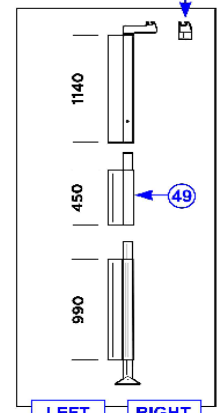

* Connection pieces not included. See sparepartdrawing SRS601.

THULE Residence / Panorama / Veduta

SRS602-03