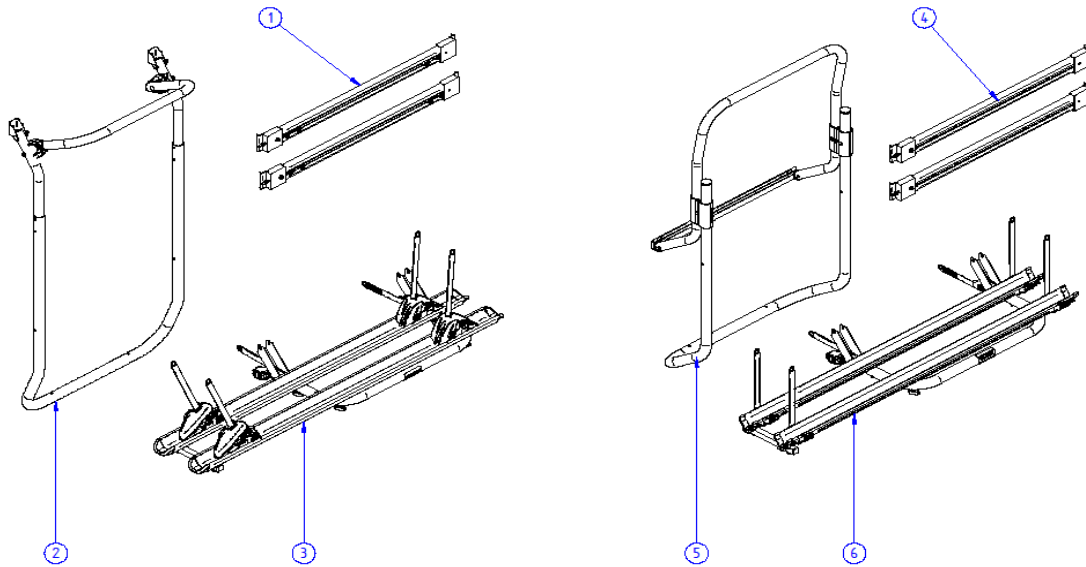

2020 SPARE PARTS LIST
Elite G2 van - Sport G2 van

THULE
SWEDEN

MH606

THULE
SWEDEN

THULE Elite G2 van / Sport G2 van

MH606-00

	ART.NR.	DESCRIPTION	
1	1500602643	ADAPTION RAIL SET DUCATO SINCE 2007 (2 rails)	
2	1500602644	ELITE G2 VAN BODY	
3	1500602645	ELITE G2 VAN PLATFORM COMPLETE	
4	1500602646	ADAPTION RAIL SET DUCATO BEFORE 2007 (2 rails)	
5	1500602647	SPORT G2 VAN BODY	
6	1500602648	SPORT G2 VAN PLAFORM COMPLETE	