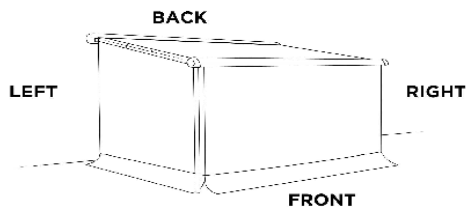

2020 SPARE PARTS LIST
RESIDENCE & PANORAMA & VEDUTA

RES600 / SRS601 / SRS602

THULE Residence / Panorama / Veduta

RES600-01

* Connection pieces not included. See sparepartdrawing SRS601.

THULE Residence / Panorama / Veduta