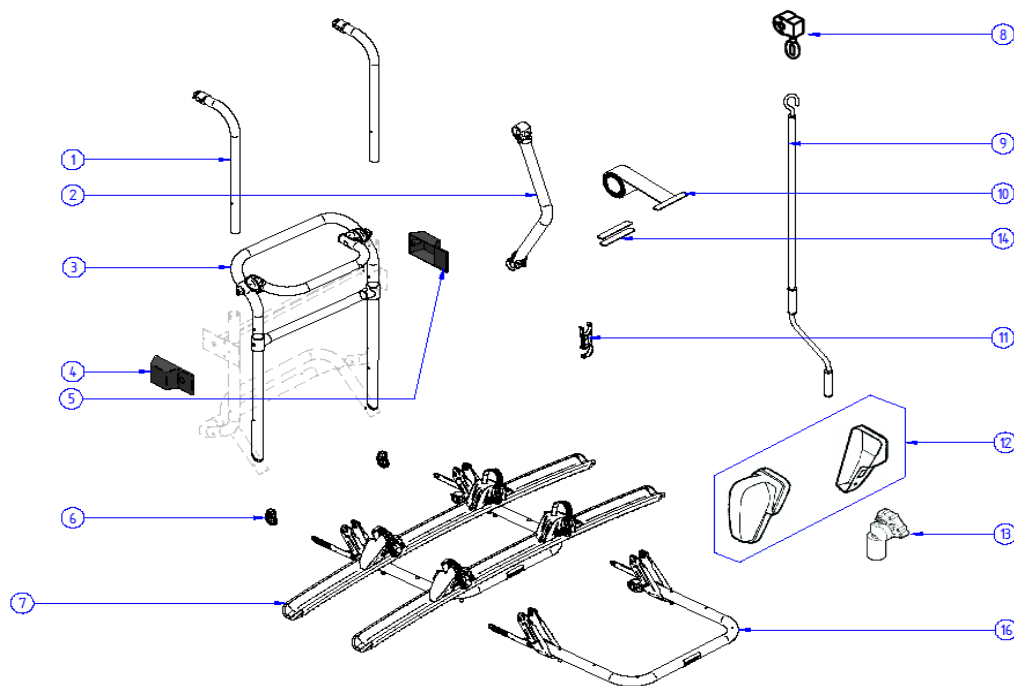

THULE Lift V16

OBL606-02

	ART.NR.	DESCRIPTION	
1	1500603103	LIFT V16 ARM (1x)	
	307371	LIFT V16 EXTENSION ARMS 150CM (2pcs)	
2	1500603104	LIFT V16 TIE TUBE (1x)	
3	1500603105	LIFT V16 SUPPORTING FRAME	
4	1500603106	LIFT V16 SIDEPLATE COVER BLACK LH - MANUAL & 12V	
5	1500603107	LIFT V16 SIDEPLATE COVER BLACK RH - MANUAL	
6	1500603108	LIFT V16 TUBE STOP 40° (2pcs)	
7	1500603109	LIFT V16 PLATFORM COMPLETE	
8	1500601972	LIFT MANUAL GEAR	
9	1500601973	LIFT MANUAL HAND CRANK 100cm	
	1500603148	LIFT MANUAL HAND CRANK 70cm	
10	1500600467	LIFT STRAP - 2PCS	
11	1500602622	G2 PLATFORM HOLDER 34/34 (1x)	
12	1500603110	LIFT V16 12V MOTOR COVER RH BLACK - 2PCS	
13	1500600504	LIFT 12V MOTOR	
14	1500603177	REPAIR KIT LIFT INSERT PULL STRAPS	
15	1500603118	REPAIR KIT LIFT MOTOR GEAR	
16	1500603484	LIFT V16 PLATFORM WITHOUT RAILS