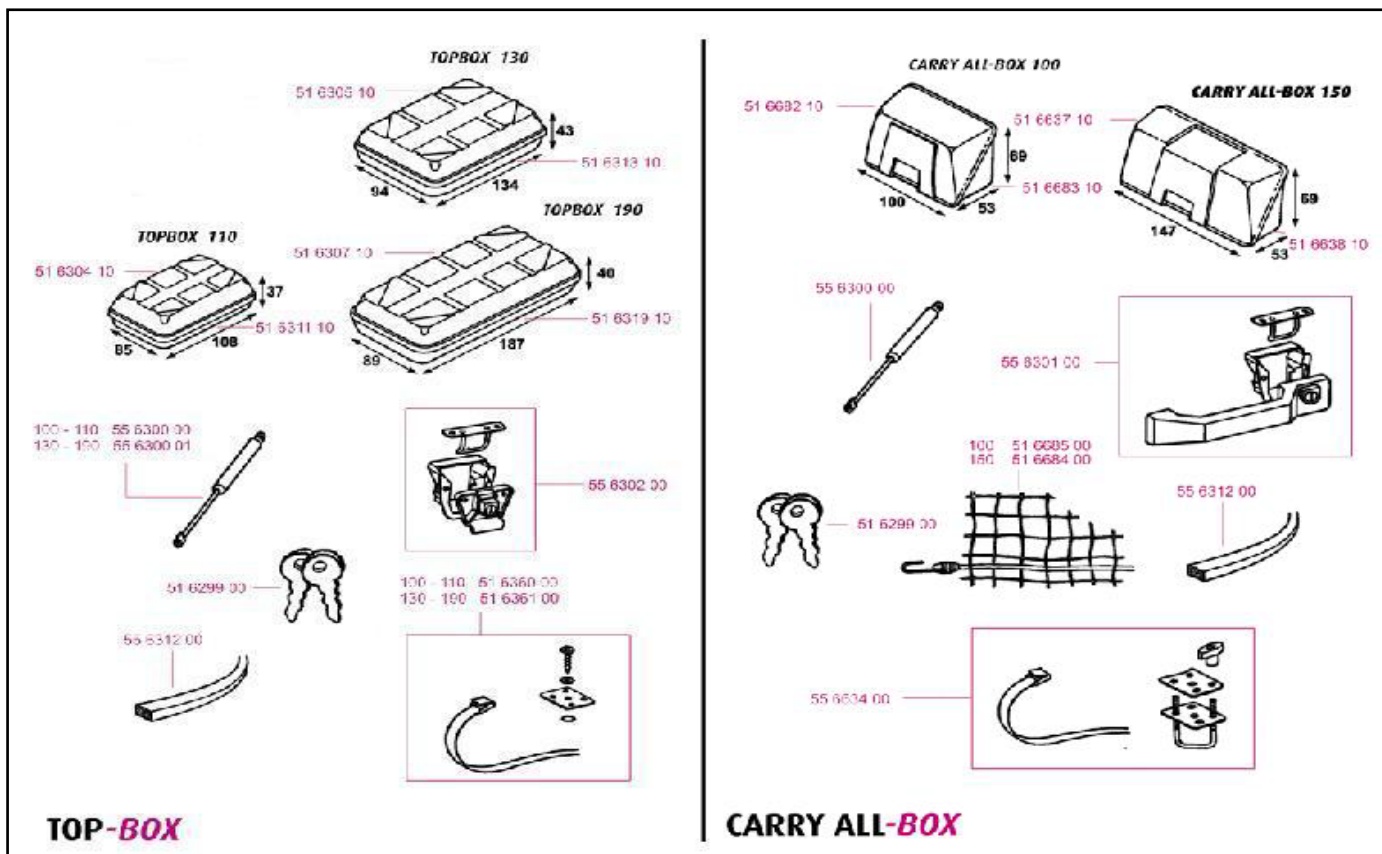

THULE SmartClamp System

ADR608-00

	ART.NR.	DESCRIPTION	
1	1500603183	BASE RAIL CONNECTOR (1 PCS)	
2	1500603184	SMART CLAMP DUCATO H2 (1 PCS)	
3	1500603185	BASE RAIL COVERS - LEFT/RIGHT	

2020 SPARE PARTS LIST BOXES