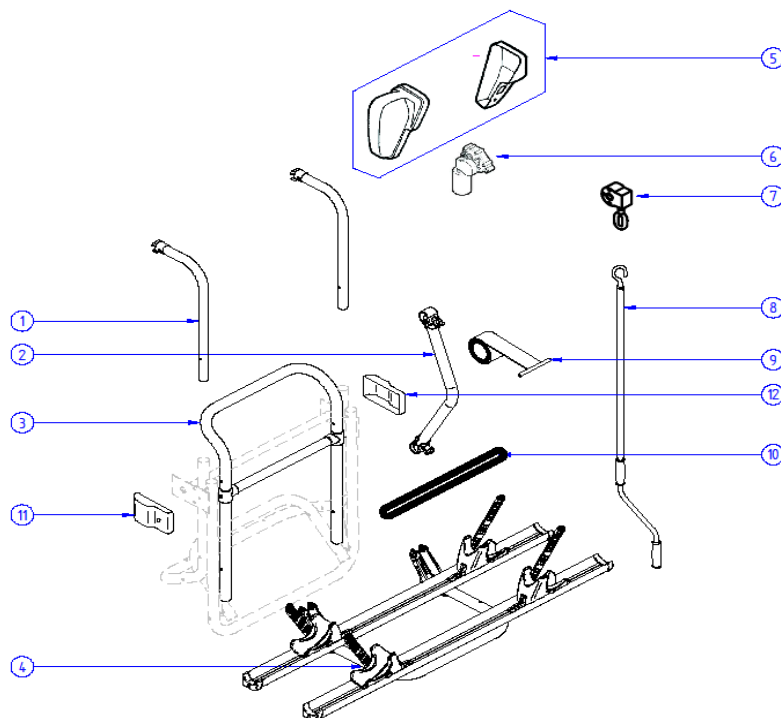

2020 SPARE PARTS LIST

Lift Manual - Lift 12V

THULE
SWEDEN

OBL708

THULE
SWEDEN

THULE Lift since 2010

OBL708-02

	ART.NR.	DESCRIPTION	
1	1500602372	LIFT ARM (1x), SINCE 2011	
	1500602705	LIFT ARM (1x), UNTIL 2011	
	306469	LIFT EXTENSION ARMS 150CM, SINCE 2011 - 2PCS	
	1500602706	LIFT EXTENSION ARMS 150CM, UNTIL 2011 - 2PCS	
2	1500602048	LIFT TIE TUBE	
3	1500602106	LIFT SUPPORTING FRAME 481MM, SINCE 2010	
	1500602108	LIFT SUPPORTING FRAME 511MM	no longer available
4	1500602373	LIFT PLATFORM COMPLETE, SINCE 2010	
5	1500600505	LIFT 12V MOTOR COVER WHITE - 2PCS	no longer available
	1500603110	LIFT V16 12V MOTOR COVER RH BLACK - 2PCS	
6	1500600504	LIFT 12V MOTOR	
7	1500601972	LIFT MANUAL GEAR	
8	1500601973	LIFT MANUAL HAND CRANK	
9	1500600467	LIFT STRAP - 2PCS	
10	1500602000	LIFT RUBBER ELASTIC	
11	1500600506	LIFT SIDEPLATE COVER WHITE LH - MANUAL & 12V	no longer available
	1500603106	LIFT V16 SIDEPLATE COVER BLACK LH - MANUAL & 12V	
12	1500601746	LIFT SIDEPLATE COVER WHITE RH - MANUAL	no longer available
	1500603107	LIFT V16 SIDEPLATE COVER BLACK RH - MANUAL