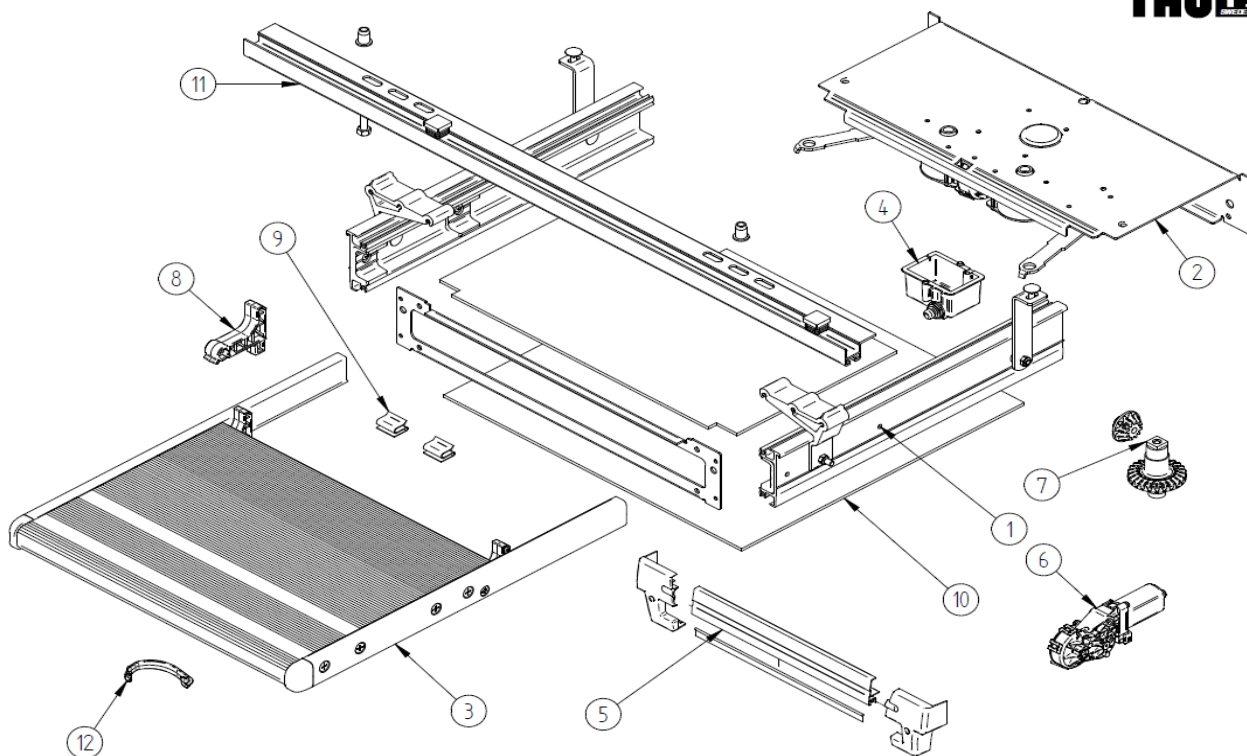

2020 SPARE PARTS LIST
SLIDE-OUT STEP 12V 2016 DUCATO

THULE
SWEDEN

SDB 613

THULE
SWEDEN

THULE Slide out Ducato V16

SDB613-02

	ART.NR.	DESCRIPTION	
1	1500603120	FRAME SLIDE OUT 400 2016 DUCATO	
	1500603121	FRAME SLIDE OUT 550 2016 DUCATO	
	1500603122	FRAME SLIDE OUT 700 2016 DUCATO	
2	1500603123	MOTOR COMPLETE S/O 400 2016	
	1500603124	MOTOR COMPLETE S/O 550 2016	
	1500603125	MOTOR COMPLETE S/O 700 2016	
3	1500603126	FOOTBOARD COMPL. SLIDE OUT 400 2016	
	1500603127	FOOTBOARD COMPL. SLIDE OUT 550 2016	
	1500603128	FOOTBOARD COMPL. SLIDE OUT 700 2016	
4	1500603129	ALARMSWITCH SLIDE OUT V16	
5	1500602741	FRONT PROTECTION SLIDE OUT 400 2012 VAN	
	1500602742	FRONT PROTECTION SLIDE OUT 550 2012 VAN	
	1500602743	FRONT PROTECTION SLIDE OUT 700 2012 VAN	
6	1500602744	12V MOTOR SLIDE OUT 2012	
7	1500602745	REPAIR KIT PINION SLIDE-OUT 2012	
8	1500602746	END STOP FOOTBOARD SLIDE OUT 2012	
9	1500602752	FIXATION SPRING PROTECTION COVER - 6PCS	
10	1500603130	LOWER PROTECTION SLIDE OUT V12 12V400	
	1500603131	LOWER PROTECTION SLIDE OUT V12 12V550	
	1500603132	LOWER PROTECTION SLIDE OUT V12 12V700	
11	1500603133	REAR FIXATION PROFILE SLIDE OUT 2016 DUCATO	
12	1500603404	SAFETY HOOK FOOTBOARD SO