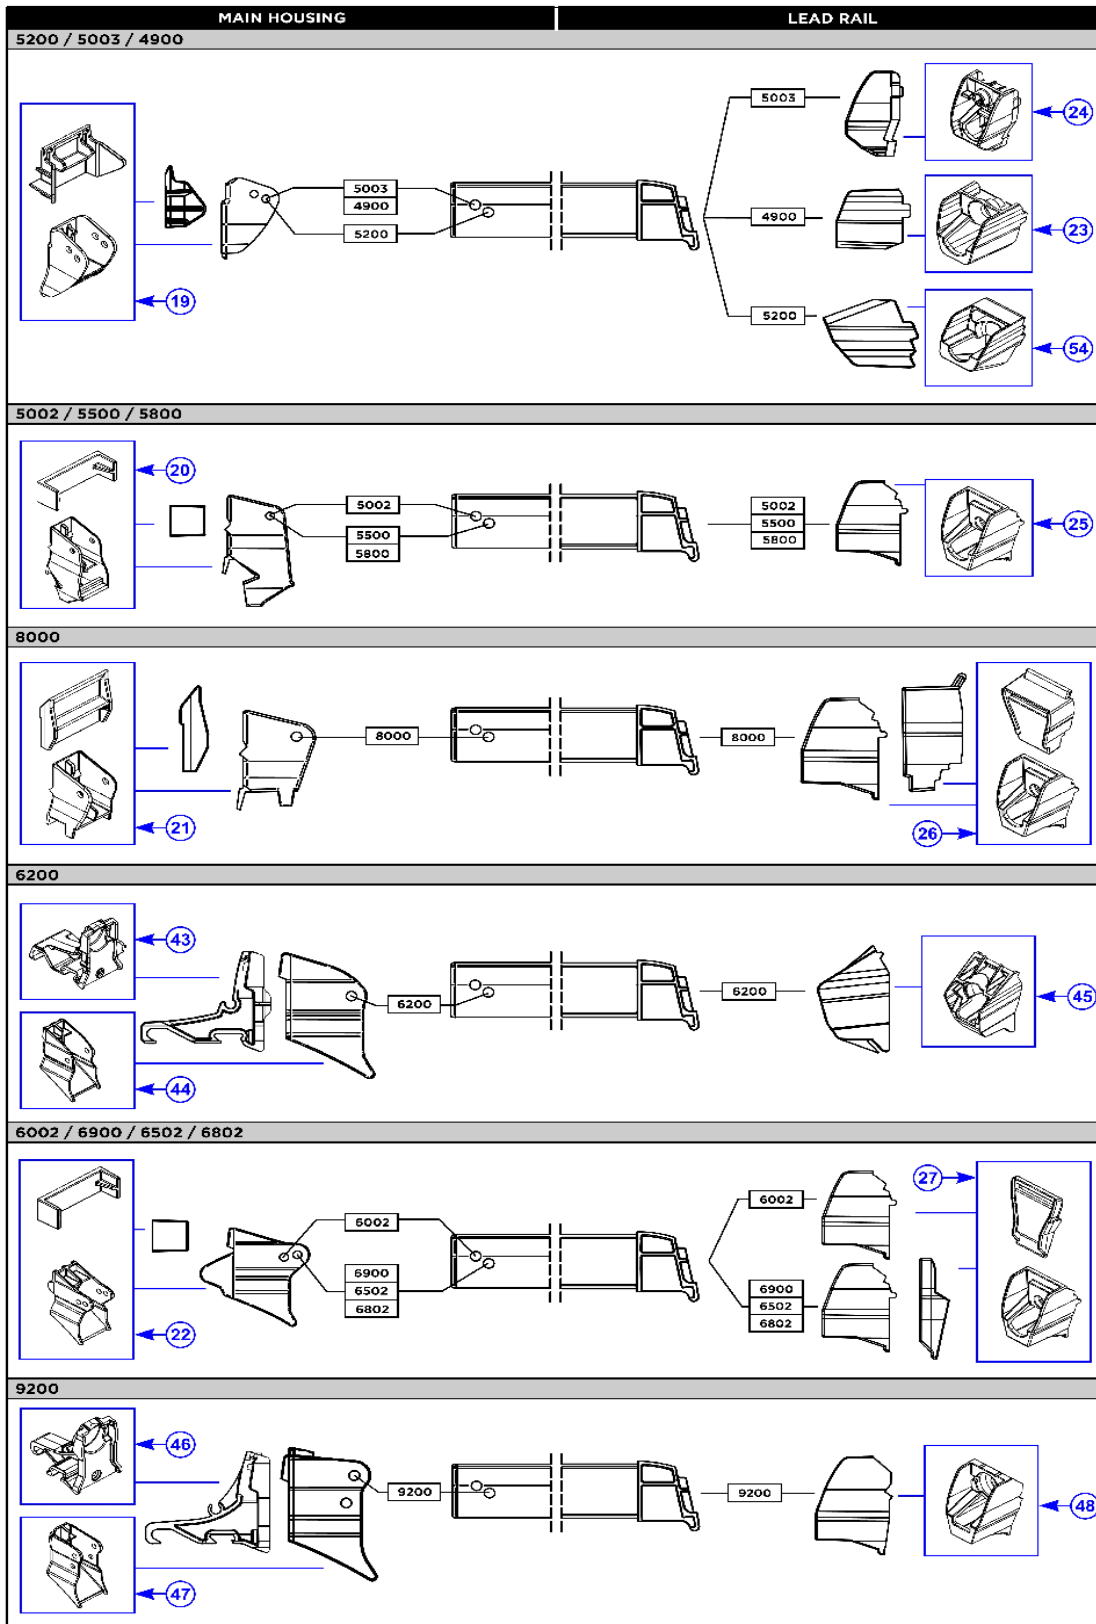

2020 SPARE PARTS LIST

RESIDENCE & PANORAMA & VEDUTA

RES600 / SRS601 / SRS602

	ART.NR.	DESCRIPTION	
1	1500601178	BUCKLE 16MM WHITE - 5 PCS	
2	1500600119	WINDOW TUBE ASSY	
3	1500601169	TENT PEG HALF ROUND - 10PCS	
4	1500601171	GROUNDSHEET PEG - 10PCS	
5	1500601167	MULTI POSITION RUBBER 20CM - 5PCS	
6	1500602154	ELASTIC BAND 8CM - 5PCS	
7	1500601182	NUT KNOB M6 GREY SAFARI RESIDENCE - 3PCS	
8	1500601181	COVER CLAMP PROFILE 2L+2R	
9	1500602155	END PIECE TENSION RAFTER CLAMP	
10	1500601161	CURTAIN HOLDER - 12PCS	
11	1500602029	CONNECTING PROFILE GREY - 1,00M (RESI G1/G2 & PANORAMA)	
	1500603145	CONNECTING PROFILE BLACK - 1,00M (RESIDENCE G3)	
12	1500600139	CLOSING PROFILE MAST L= 1140 MM	
13	1500600138	SUPPORT PROFILE SAFARI RESIDENCE	
14	1500602775	FOOT PIECE MAST SAFARI RESIDENCE 13 2PCS	
15	1500601400	FIXATION SYSTEM MAST RESIDENCE	
16	1500601189	END PIECE MAST SAFARI RESIDENCE 8000	
17	1500601179	END PIECE MAST SAFARI RESIDENCE	
18	1500601187	MAST HOLDER SAFARI RESIDENCE S6+8000	
19	1500601682	POSIT. PIECE + TR HOLDER 5003	
20	1500601180	POSITIONING BLOCK + TENSION RAFTER HOUSING S5	
21	1500601188	POSITIONING BLOCK + TENSION RAFTER HOUSING 8000	
22	1500601184	POSITIONING BLOCK + TENSION RAFTER HOUSING S6	
23	1500602156	INSERT LR 4900	
24	1500601683	INSERT LR 5003 + END PIECE TR CLAMP	
25	1500601183	END PIECE TENSION RAFTER CLAMP + INSERT SR S5	
26	1500601186	END PIECE TENSION RAFTER CLAMP + INSERT SR 8000	
27	1500601185	END PIECE TENSION RAFTER CLAMP + INSERT SR S6	
30	1500602157	CLAMPING PROFILE 5 SERIES - 2M50 - LEFT	
31	1500602158	CLAMPING PROFILE 5 SERIES - 2M50 - RIGHT	
32	1500602159	CLAMPING PROFILE 6 SERIES - 2M50 - LEFT	
33	1500602160	CLAMPING PROFILE 6 SERIES - 2M50 - RIGHT	
34	1500602161	CLAMPING PROFILE 6 SERIES - 2M75 - LEFT	
35	1500602162	CLAMPING PROFILE 6 SERIES - 2M75 - RIGHT	
36	1500602163	CLAMPING PROFILE 8000 - 2M75 - LEFT	
37	1500602164	CLAMPING PROFILE 8000 - 2M75 - RIGHT	
38	1500602165	MAST PROFILE - LEFT	
39	1500602166	MAST PROFILE - RIGHT	
40	1500602762	CLAMPING PROFILE 9200 - 3M00 - LEFT	
41	1500602763	CLAMPING PROFILE 9200 - 3M00 - RIGHT	
42	1500602673	LH+RH CLAMPING PROFILE UPGRADE	
43	1500602610	HOUSING CON.PCE TENSION RAFTER 6200	
44	1500602776	TENSION RAFTER HOUSING 6200	
45	1500602616	INSERT LEAD RAIL 6200 2PC	
46	1500602498	HOUSING CON.PCE TENSION RAFTER 9200	
47	1500602777	TENSION RAFTER HOUSING 9200	
48	1500602447	INSERT LEAD RAIL 9200 2PC	
49	1500602778	LH & RH MAST PROFILE EXTENTION XXL	
50	1500602794	FOOT DISK PANORAMA DUCATO H2 (X2)	
51	1500602795	FLEX BASE SNAD STUD 25MM TRANS (X10)	
52	1500602796	SUPPORT PROFILE PANORAMA DUCATO H2	
53	1500602797	EYE BOLT (X2)	
54	1500603076	INSERT LEAD RAIL 5200 2PC	
55	1500603146	CURTAIN STOP 6PCS	
56	1500602967	SIDE RELEASE BUCKLE + STRAP 40CM - 3 PCS	
57	1500603355	TRANSFORMATION KIT RESIDENCE RAFTER 6300