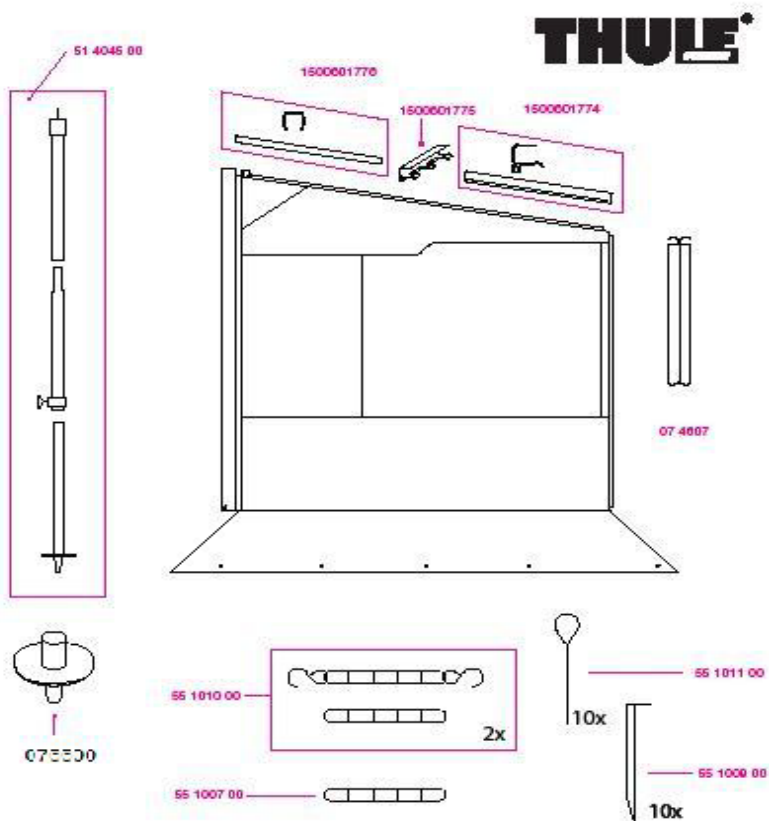

**2020 SPARE PARTS LIST
SAFARI STYLE**

Thule Safari Style

	ART.NR.	DESCRIPTION	
1500601774	1500601774	CLAMP PROFILE 850 MM	
1500601775	1500601775	CLAMP PROFILE MID 265 MM	
1500601776	1500601776	U-PROFILE 900 MM	
07 4607	1500602029	CONNECTING PROF.PANEL - 1,00M	
07 6600	1500602030	GROUND PIN MAST SAF.ROOM	
51 4045 00	1500600116	MAST 2.80M WITH PIN SAFARIROOM	
55 1007 00	1500601167	LADDER RUBBERRING 20CM-5PCS SR	
55 1009 00	1500601169	TENTPEG HALFRound-10PCS SR	
55 1010 00	1500601170	MULTI POS. ELAST.+S-HOOK 4PCS	
55 1011 00	1500601171	GROUNDSHEETPEG - 10 PCS