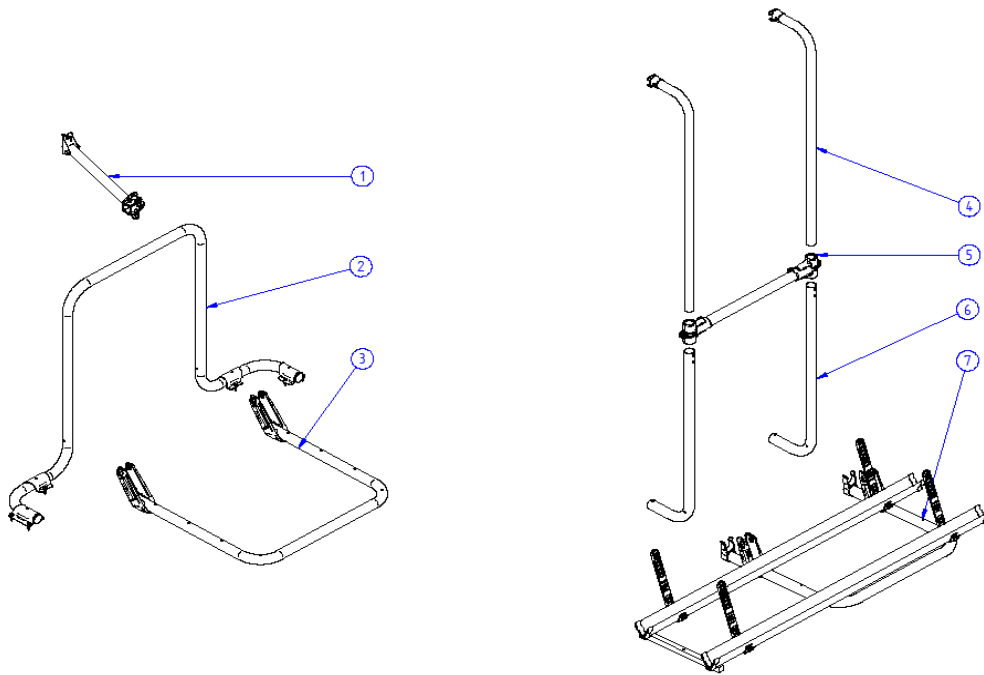

2020 SPARE PARTS LIST
Sport garage - Sport 2 doors

THULE
SWEDEN

BA811

THULE
SWEDEN

THULE Sport garage - Sport 2 doors

BA811-00

ART.NR.	DESCRIPTION
Sport 2 garage - 2 bikes	
1	1500601504 SPORT GARAGE WALL FIXATION
2	1500601505 SPORT GARAGE FRAME
3	1500602365 SPORT GARAGE PLATFORM WITHOUT RAILS
Sport 2 doors - 2 bikes	
4	1500600530 SPORT ARM (1x)
5	1500601500 SPORT 2 DOORS CROSSBAR + T-PIECES
6	1500601507 SPORT 2 DOORS BODY
7	1500601501 SPORT 2 DOORS PLATFORM COMPLETE