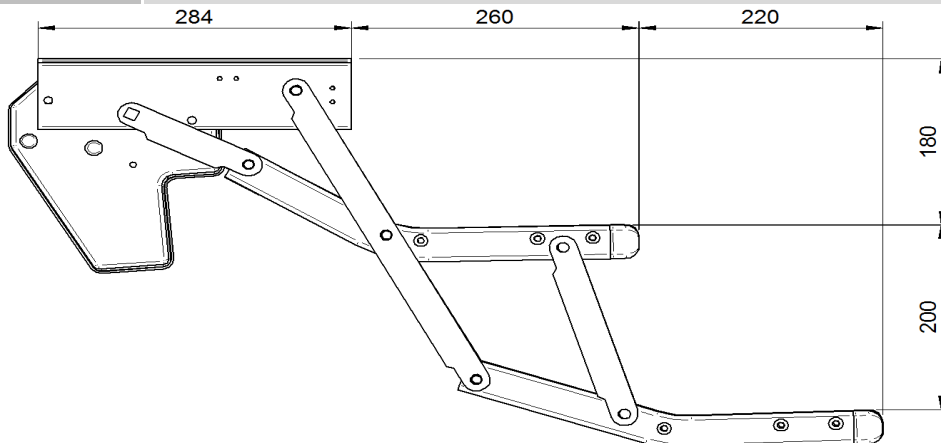

2020 SPARE PARTS LIST
DOUBLE STEP 12V380 - 12V440 - 12V500 - 12V550

THULE
 SWEDEN
 V01 – DDS 605

THULE Double step 12V ALU

DDS605-00

ART.NR.	DESCRIPTION
1	1500600410 MOTOR CAP DOUBLE STEP (2PCS)
2	1500600416 12V MOTOR ASSY DOUBLE STEP
3	1500601928 FRAME CON. TUBE D12V380 – 2PC
	1500600417 FRAME CON. TUBE D12V440 – 2PC
	1500601432 FRAME CON. TUBE D12V500 – 2PC
	1500602280 FRAME CON. TUBE D12V550 – 2PC
4	1500600418 LH SCISSOR ASSY DOUBLE STEP
	1500603173 LH SCISSOR ASSY DOUBLE STEP 12V550 HYMER
5	1500600419 RH SCISSOR ASSY DOUBLE STEP
	1500603174 RH SCISSOR ASSY DOUBLE STEP 12V550 HYMER
6	308249 FOOT BOARD DOUBLE STEP12V380 – 2PC
	308250 FOOT BOARD DOUBLE STEP12V440 – 2PC
	308252 FOOT BOARD DOUBLE STEP12V500 – 2PC
	1500602281 FOOT BOARD DOUBLE STEP12V550 – 2PC
7	1500601154 REPAIR KIT RIVET DOUBLE STEP
8	1500602282 REPAIR KIT PINION DOUBLE STEP