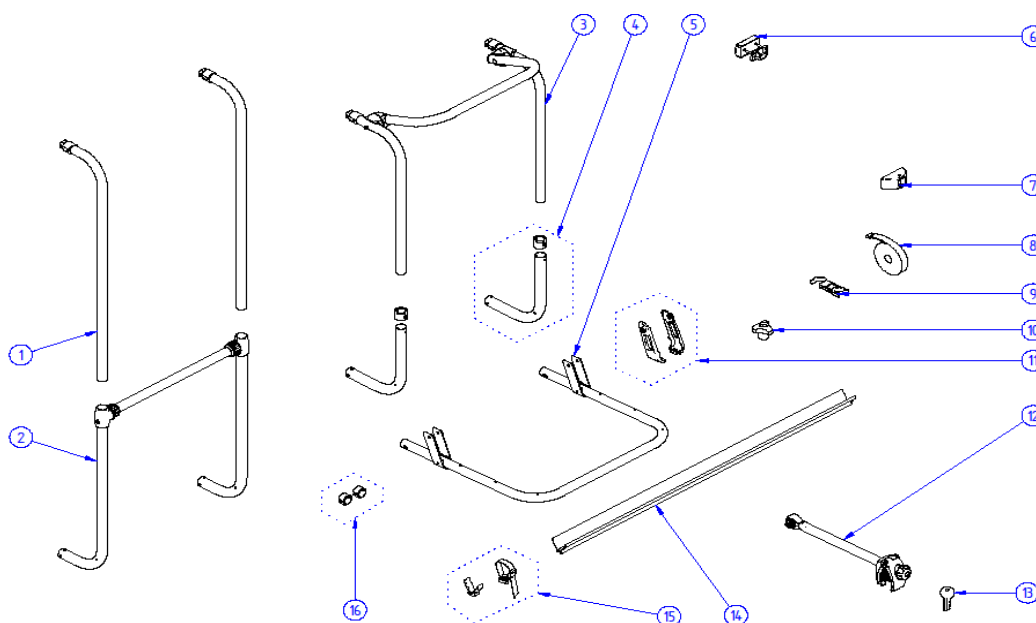

2020 SPARE PARTS LIST
Sport G2 tour - Sport G2 universal

THULE
SWEDEN

SP609

THULE
SWEDEN

THULE Sport G2 tour / Sport G2 Universal

SP609-00

	ART.NR.	DESCRIPTION	
1	1500602649	SPORT G2 TOUR ARM (1x)	
2	1500602650	SPORT G2 TOUR BODY	
3	1500602641	SPORT G2 PLATFORM WITHOUT RAILS	
4	1500602682	SPORT G2 UNIVERSAL FIXATION SET	
5	1500602651	SPORT G2 UNIVERSAL BODY	
6	1500602652	SPORT G2 UNIVERSAL PLATFORM COMPLETE	

2020 SPARE PARTS LIST

Essential common parts - Essential LV - Essential SV

THULE
SWEDEN

ES600

THULE
SWEDEN

THULE Essential LV - Essential SV

ES600-02

	ART.NR.	DESCRIPTION	
1	1500602378	SPORT G2 LV ARM (1x)	
2	1500602379	SPORT G2 LV CROSSBAR + T-PIECES + BODY	
3	1500602381	SPORT G2 SV ARMS+CROSSBAR	
4	1500602382	SPORT G2 SV BODY + CONNECTION PIECE (1x)	
5	1500602380	ESSENTIAL PLATFORM WITHOUT RAILS	
6	1500602383	G2 UPPER FIXATION KIT (2x)	
7	1500602384	FOOT + FOOT COVER (2x)	
8	1500602387	SAFETY STRAP 2,00M BLACK	
9	1500602385	G2 PLATFORM HOLDER 30/34	
10	1500602386	KNOB WITH NUT BLACK H18mm (2x)	
10	1500602020	KNOB WITH NUT BLACK H28mm	
11	1500602620	SPORT G2 HINGE COVERS BLACK 20° (1L+1R)	
12	302520	G3 BIKE ARM #1 ACUTIGHT WITH LOCK - ANODISED (12cm)	
12	302521	G3 BIKE ARM #2 ACUTIGHT WITH LOCK - ANODISED (26cm)	
12	302523	G3 BIKE ARM #3 ACUTIGHT WITH LOCK - ANODISED (41cm)	
12	1500030364	KNOB WITHOUT LOCK FOR BIKE ARM	
13	1500002XXX	SPARE KEY FOR BIKE ARM LOCK (XXX = KEY NR.)	
14	1500602388	V-RAIL PROFILE	
15	1500602389	ESSENTIAL ENDCAP + WHEEL STRAPS FOR V-RAIL (2x)	
16	1500602751	ANTI RATTLING BOTTOM MOUNTING RAIL (2x)	