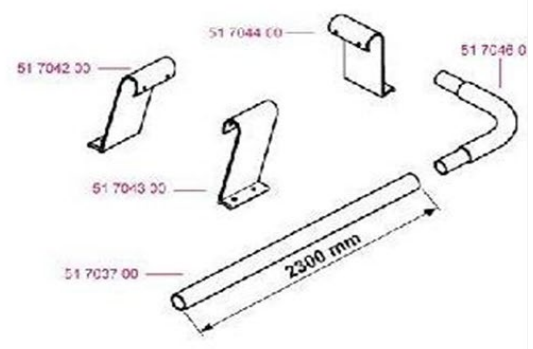

2020 SPARE PARTS LIST

LADDER and ROOFRAIL

Ver. 2007
Thule Ladder – Ladder Deluxe

Ver. 2007
Thule Ladder – Ladder

Thule Ladder – Roof Rack

Thule Ladder – Roof Rack Deluxe

	ART.NR.	DESCRIPTION
	47010	1500601979 FOOT SUPPORT OMNIBIKE DIAM 30
	47011	1500602036 HINGE DOUBLE LADDER
	47012	1500602037 BEDHOOK
	71632	1500602038 TUBE PLUG BLACK Ø30
	71723	1500602039 TUBE CLIP DOUBLE LADDER
	71724	1500602040 COVER PLUG LADDER
	71730	1500602041 OVAL PLUG OMNILADDER DELUXE
	71738	1500602042 OVAL CLIP OMNILADDER DELUXE
	51703700	1500602043 TUBE DIAM 30 L=2,30M
	51704001	1500602044 RUNG LADDER
	51704101	1500600516 BUMPER DOUBLE LADDER
	51704200	1500600517 LH LADDER SUPPORT - 80MM/20
	51704300	1500600518 RH LADDER SUPPORT - 80MM/20
	51704400	1500600519 LADDER SUPPORT - 80MM
	51704601	1500600520 BEND 90°
	51704700	1500600521 ENDCAP ROOF RACK ASSY WHITE
	51704800	1500600522 SUPPORT ROOF RACK ASSY WHITE
	51704900	1500600523 END CAP ROOFRACK ASSY GREY
	51705000	1500600524 SUPPORT ROOF RACK ASSY GREY
	51706000	1500601759 OVAL TUBE L=3.0M WHITE
	51706100	1500601782 OVAL TUBE L=3.0M ANO
	51708000	1500600525 FIXATION KIT LADDER DOUBLE 10S
	51708100	1500600526 FIXATION KIT LADDER SINGLE 6S
	51708200	1500602045 FIXATION KIT LADDER 4 STEPS
	51708400	1500600527 SUPPORT OVAL OMNILADDER DELUXE
	51708500	1500600528 RUNG OMNILADDER
	51708600	1500600529 HINGE OVAL OMNILADDER DELUXE