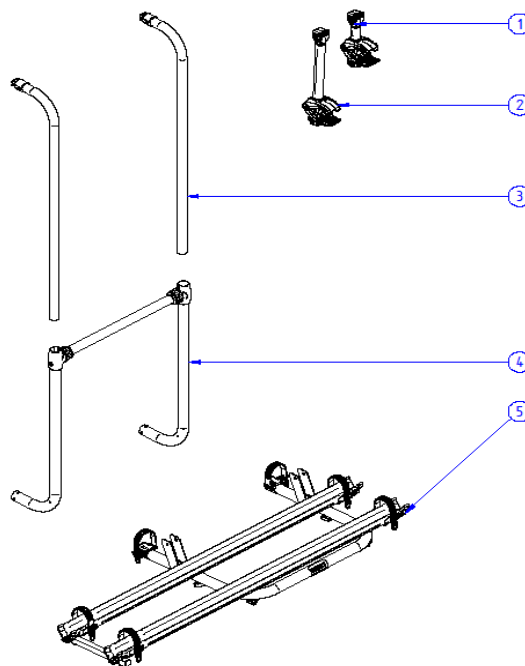

2020 SPARE PARTS LIST

Elite Van XT

THULE
SWEDEN

MH607

THULE

THULE Elite Van XT

MH607-00

	ART.NR.	DESCRIPTION	
1	1500603150	MOUNTING RAIL D/J/B >2007 TOP + BOTTOM	
	1500603217	MOUNTING RAIL D/J/B >2007 TOP + BOTTOM BLACK	
	1500603218	MOUNTING RAIL VW CRAFTER>2017 TOP + BOTTOM BLACK	
2	1500603151	MOUNTING RAIL ENDCAP 2PCS	
3	1500603152	MOUNTING RAIL CONNECTION 4PCS	
4	302520	G3 BIKE ARM #1 ACUTIGHT WITH LOCK - ANODISED (12cm)	
5	302522	G3 BIKE ARM #2,5 ACUTIGHT WITH LOCK - ANODISED (30cm)	
4	302525	G3 BIKE ARM #1 ACUTIGHT WITH LOCK - BLACK (12cm)	
5	302527	G3 BIKE ARM #2,5 ACUTIGHT WITH LOCK - BLACK (30cm)	
6	1500603153	COVER STRIP RIBBED 750mm 2PCS	
7	1500603154	ELITE VAN XT FOOT + COVER 2PCS	
8	1500603155	ELITE VAN XT BODY	
	1500603219	ELITE VAN XT BODY BLACK	
9	1500603156	ELITE VAN XT PLATFORM COMPLETE	
	1500603220	ELITE VAN XT PLATFORM COMPLETE BLACK	