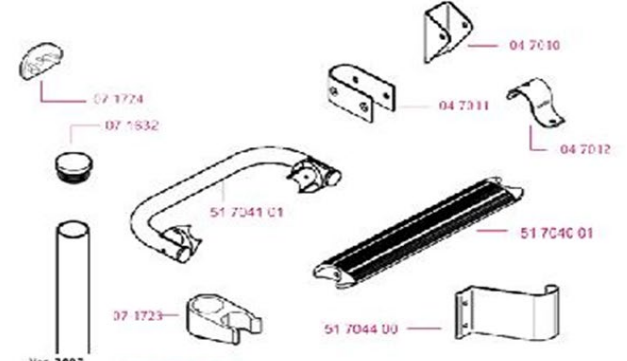

Ver. 2007
Thule Ladder – Ladder