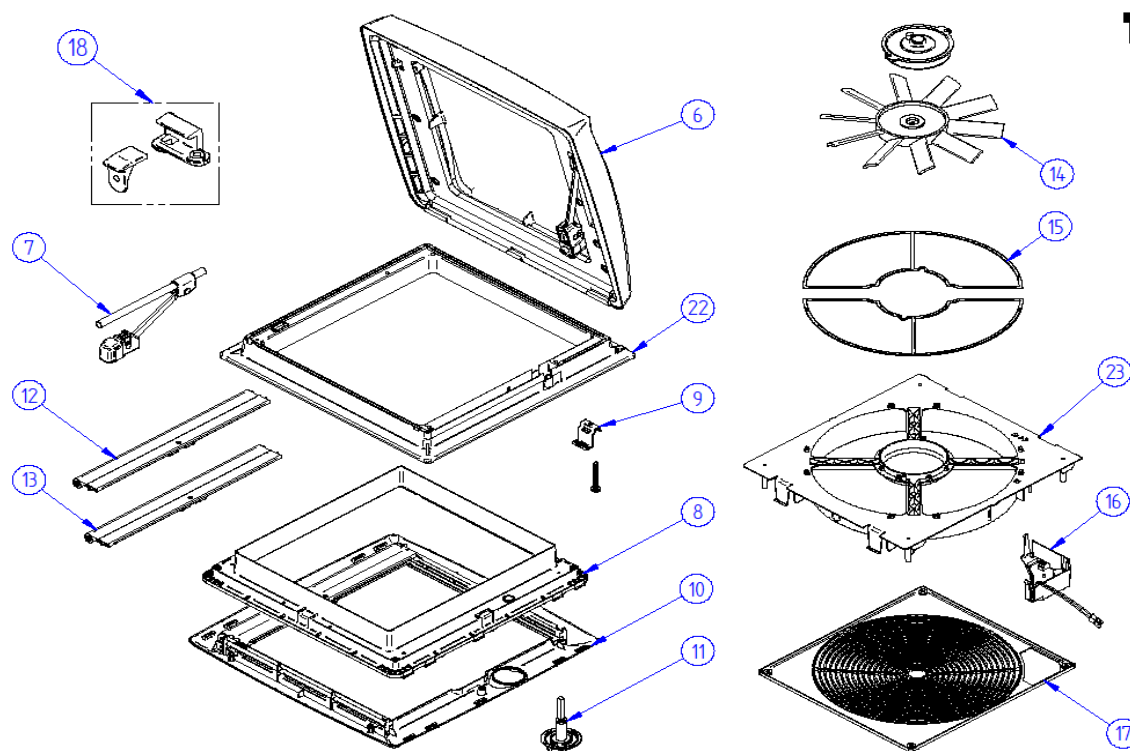

2020 SPARE PARTS LIST ROOFLIGHT THULE VENT

THULE
SWEDEN

DL609

THULE Omnivent V04

DL609-01

	ART.NR.	DESCRIPTION	
6	1500600707	DOME TRANSP + OPERATION DEVICE	
	1500601443	DOME WHITE + OPERATION DEVICE	
	1500601444	DOME TRANSL + OPERATION DEVICE	
7	1500601364	OPERATING DEVICE	
8	1500601786	INNER HATCH FRAME CREAM	
9	1500600694	HARDWARE PACK. OMNIVENT V04	
10	308229	RETROFIT CURTAIN FRAME V04	
11	1500600712	OPERATING KNOB CREAM ASSY	
12	1500600709	ROLLO MOSQUITO ASSY	
13	1500600710	ROLLO CREAM ASSY	
14	1500600700	MOTOR + FAN BLADE VENTILATOR	
15	1500601718	SET MOSQUITO NET VENTILATOR	
16	1500601719	ELECTR STEERING V08	
17	1500601720	VENTILATOR GRID V08	
18	1500600719	RETROFIT LOCK	
22	1500600698	OUTER HATCH FRAME+HINGE	
23	1500602392	VENTILATOR FRAME >2008 NEW