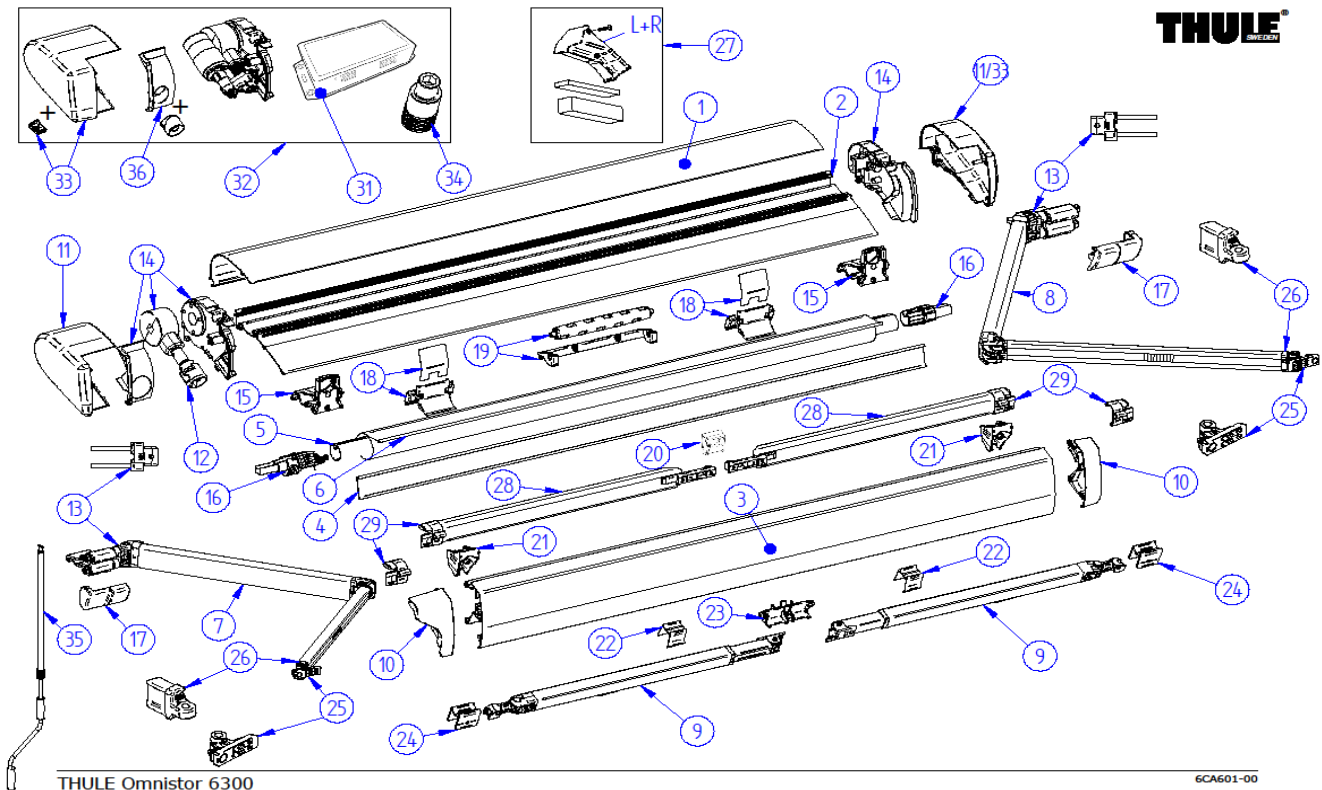

2020 SPARE PARTS LIST
6300

THULE Omnistor 6300

6CA601-00

	ART.NR.	DESCRIPTION	
1	1500603256	COVER HOUSING 6300 2,60M WHITE	
	1500603257	COVER HOUSING 6300 3,00M WHITE	
	1500603258	COVER HOUSING 6300 3,25M WHITE	
	1500603259	COVER HOUSING 6300 3,50M WHITE	
	1500603260	COVER HOUSING 6300 3,75M WHITE	
	1500603261	COVER HOUSING 6300 4,00M WHITE	
	1500603262	COVER HOUSING 6300 4,25M WHITE	
	1500603263	COVER HOUSING 6300 4,50M WHITE	
	1500603264	COVER HOUSING 6300 5,00M WHITE	
	1500603265	COVER HOUSING 6300 3,25M ANO	
	1500603266	COVER HOUSING 6300 3,50M ANO	
	1500603267	COVER HOUSING 6300 3,75M ANO	
	1500603268	COVER HOUSING 6300 4,00M ANO	
	1500603269	COVER HOUSING 6300 4,50M ANO	
	1500603270	COVER HOUSING 6300 5,00M ANO	
	1500603271	COVER HOUSING 6300 2,60M ANTHR.	
	1500603272	COVER HOUSING 6300 3,00M ANTHR.	
	1500603273	COVER HOUSING 6300 3,25M ANTHR.	
	1500603274	COVER HOUSING 6300 3,50M ANTHR.	
	1500603275	COVER HOUSING 6300 3,75M ANTHR.	
	1500603276	COVER HOUSING 6300 4,00M ANTHR.	
	1500603470	COVER HOUSING 6300 4,25M ANTHR.	
	1500603277	COVER HOUSING 6300 4,50M ANTHR.	
	1500603278	COVER HOUSING 6300 5,00M ANTHR.	
2	1500603279	BACK HOUSING 6200 2,60M	
	1500603280	BACK HOUSING 6300 3,00M	
	1500603281	BACK HOUSING 6300 3,25M	
	1500603282	BACK HOUSING 6300 3,50M	
	1500603283	BACK HOUSING 6300 3,75M	
	1500603284	BACK HOUSING 6300 4,00M	
	1500603285	BACK HOUSING 6300 4,25M	
	1500603286	BACK HOUSING 6300 4,50M	
	1500603287	BACK HOUSING 6300 5,00M