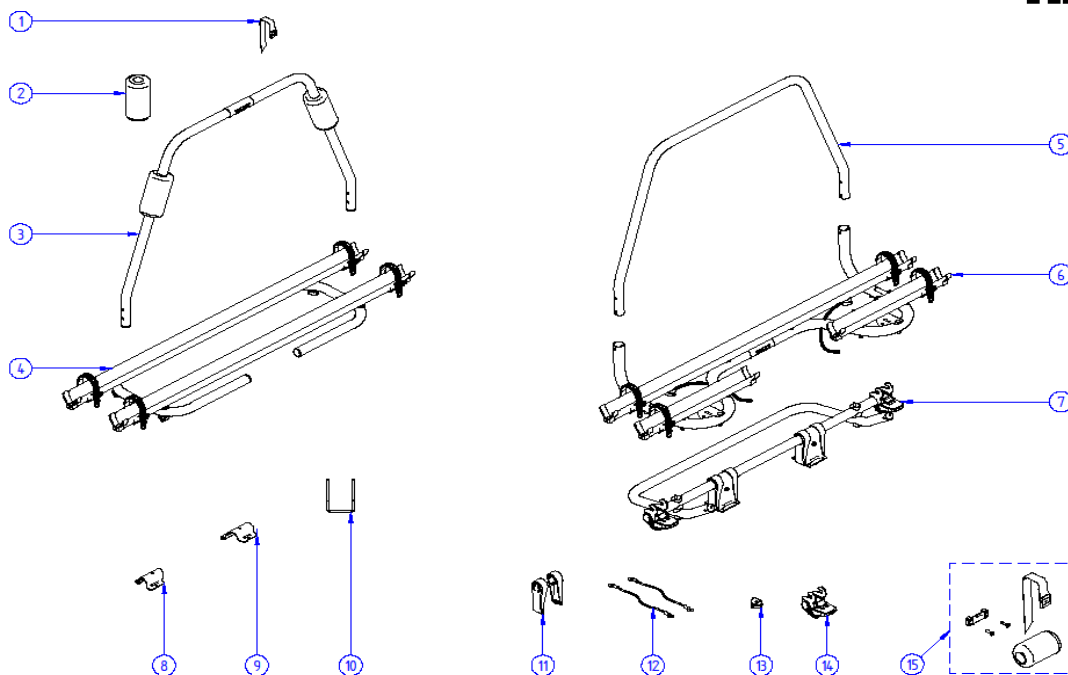

THULE Sport G2 Compact

SP620-00

	ART.NR.	DESCRIPTION	
1	302520	G3 BIKE ARM #1 ACUTIGHT WITH LOCK - ANODISED (12cm)	
2	302522	G3 BIKE ARM #2,5 ACUTIGHT WITH LOCK - ANODISED (30cm)	
3	1500602378	SPORT G2 LV ARM (1x)	
4	1500602656	SPORT G2 2 DOORS BODY	
5	1500603149	SPORT G2 COMPACT PLATFORM COMPLETE	

2020 SPARE PARTS LIST

Caravan Light - Caravan Smart - Caravan Smart Eriba Touring

THULE
SWEDEN

SP612

THULE
SWEDEN

THULE Caravan Light / Smart

SP612-05

ART.NR.	DESCRIPTION	
Caravan Light		
1	306566	BRAKE STRAPS
2	1500602748	FOAM PADS 30x75x150mm (2 PCS)
3	1500602766	CARAVAN LIGHT SUPPORT BAR
4	1500602767	CARAVAN LIGHT PLATFORM COMPLETE
Caravan Smart		
5	1500602768	CARAVAN SMART / SUPERB SUPPORT BAR
6	1500602769	CARAVAN SMART PLATFORM COMPLETE
7	1500602770	CARAVAN SMART BASE
11	1500602899	CARAVAN SMART/ SUPERB FOOT COVER (2X)
12	1500603486	CARAVAN SMART TILT STOP CORD - 350MM (2x)
13	1500602960	CARAVAN SMART/SUPERB FIXATION TILT STOP (2x)
14	1500602864	CARAVAN SMART / SUPERB PLATFORM LOCK SET V2
Caravan Smart Eriba Touring		
5	1500603221	CARAVAN SMART ERIBA TOURING SUPPORT BAR
6	1500602769	CARAVAN SMART PLATFORM COMPLETE
7	1500602770	CARAVAN SMART BASE
11	1500602899	CARAVAN SMART/ SUPERB FOOT COVER (2X)
12	1500603486	CARAVAN SMART TILT STOP CORD - 350MM (2x)
13	1500602960	CARAVAN SMART/SUPERB FIXATION TILT STOP (2x)
14	1500602864	CARAVAN SMART / SUPERB PLATFORM LOCK SET V2
15	1500603222	BRACKET + STRAP + FOAM PAD
Common parts for all A-frames		
8	1500602774	FIXATION PLATE D30 RH, BLACK
9	1500602773	FIXATION PLATE D30 LH, BLACK
10	1500601980	U-BOLT M6 x 135/78/135 (1pcs)
	308140	U-BOLTS XL M6 x 160/78/160 (4pcs) (sold per 5 sets)