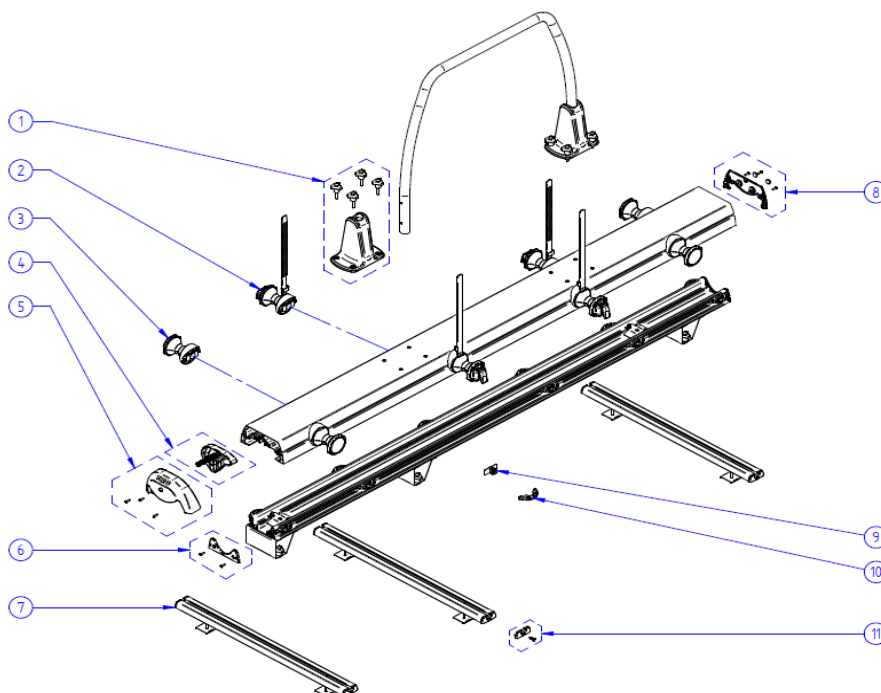

2020 SPARE PARTS LIST
VeloSlide & VeloSlide Short

THULE
SWEDEN

GR600

THULE
SWEDEN

THULE VeloSlide

GR600-01

	ART.NR.	DESCRIPTION	
1	1500603203	VELOSLIDE CAP FOR FRAMEHOLDER (1x) + BOLT KNOBS (4x)	
2	1500603204	VELOSLIDE WHEELHOLDER WITH STRAP (1x)	
3	1500603205	VELOSLIDE WHEELHOLDER WITHOUT STRAP (1x)	
4	1500603206	VELOSLIDE HANDLE	
5	1500603207	VELOSLIDE CAP RUNNER FRONT	
6	1500603208	VELOSLIDE CAP TRACK (1x)	
7	302015	VELOSLIDE MOUNTING RAILS - 70cm	
7	302016	VELOSLIDE MOUNTING RAILS - 140cm	
8	1500603209	VELOSLIDE CAP RUNNER REAR	
9	1500603210	WHEEL ASSEMBLY (2x)	
10	1500603211	WHEEL GUIDE (2x)	
11	1500603405	VELOSLIDE CAP MOUNTING RAIL (6x)