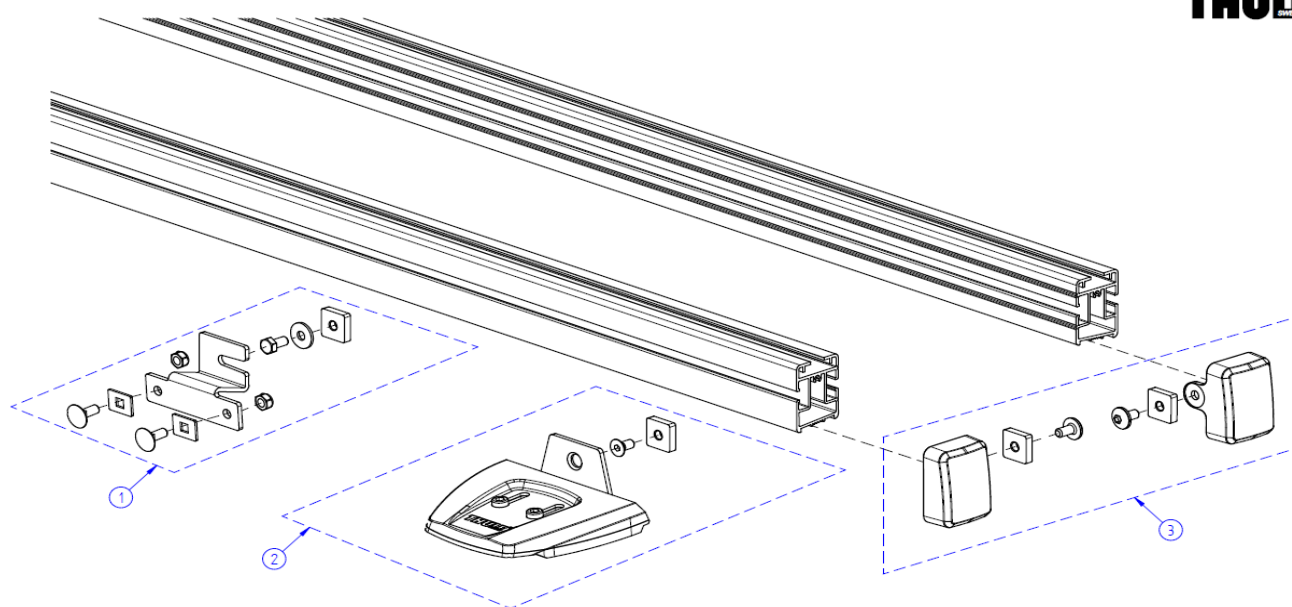

THULE SmartClamp System

ADR608-00

	ART.NR.	DESCRIPTION	
1	1500603183	BASE RAIL CONNECTOR (1 PCS)	
2	1500603184	SMART CLAMP DUCATO H2 (1 PCS)	
3	1500603185	BASE RAIL COVERS - LEFT/RIGHT