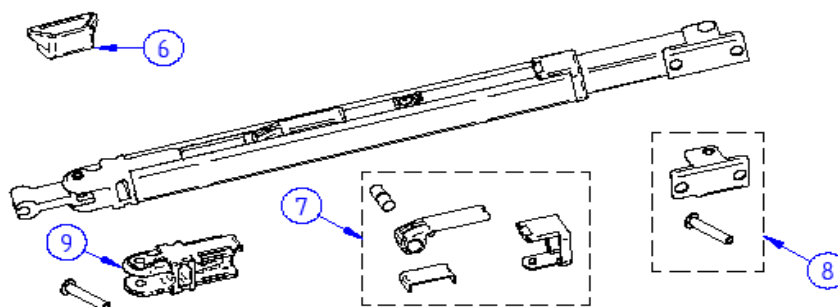

2020 SPARE PARTS LIST

Awning common Parts

THULE
SWEDEN
STA601

Support leg < 2009

THULE