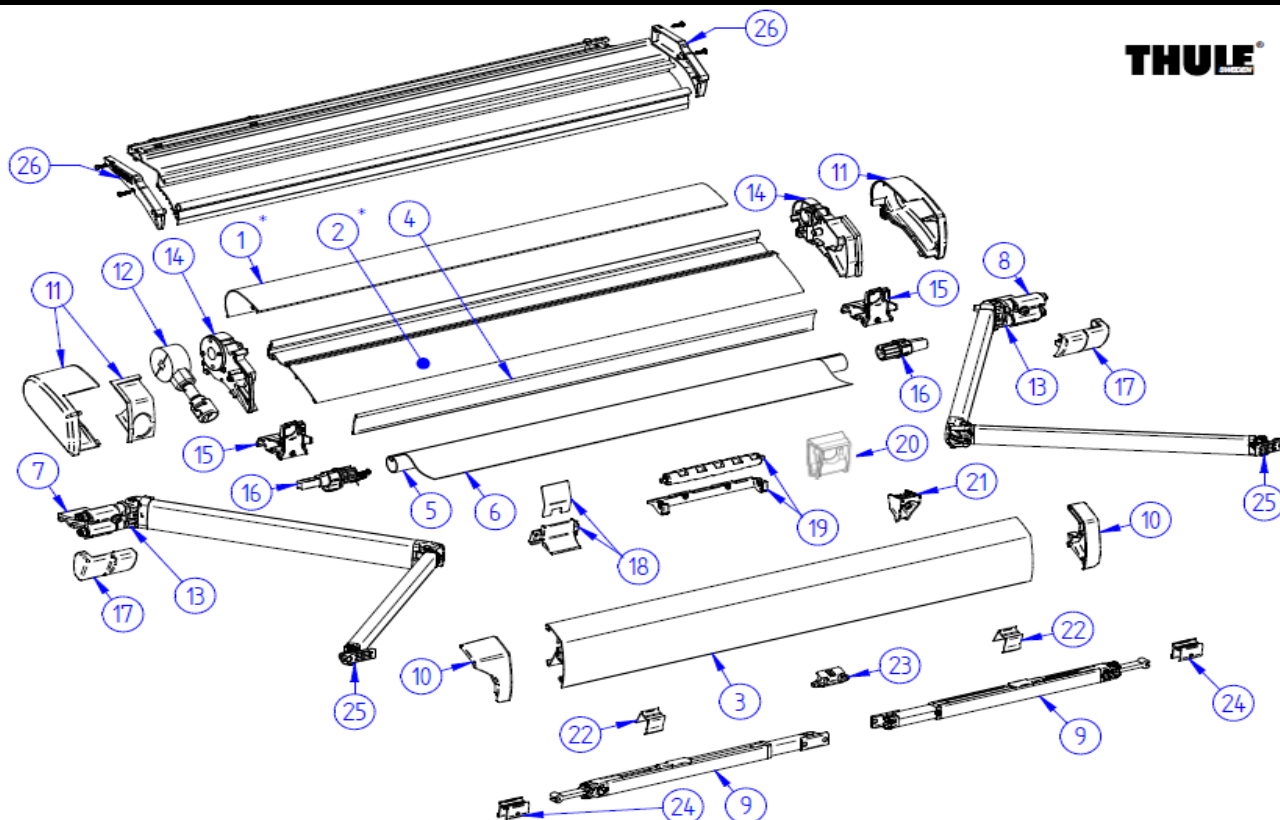

2020 SPARE PARTS LIST

2000

	1500601327	RH RAFTER ARM ASSY 2000 2.60M	
	1500601328	RH RAFTER ARM ASSY 2000 3.00M	

2020 SPARE PARTS LIST
6200 ERIBA TOURING

THULE
SWEDEN

6VA602

THULE
SWEDEN

THULE Omnistor 6200 - Eriba Touring