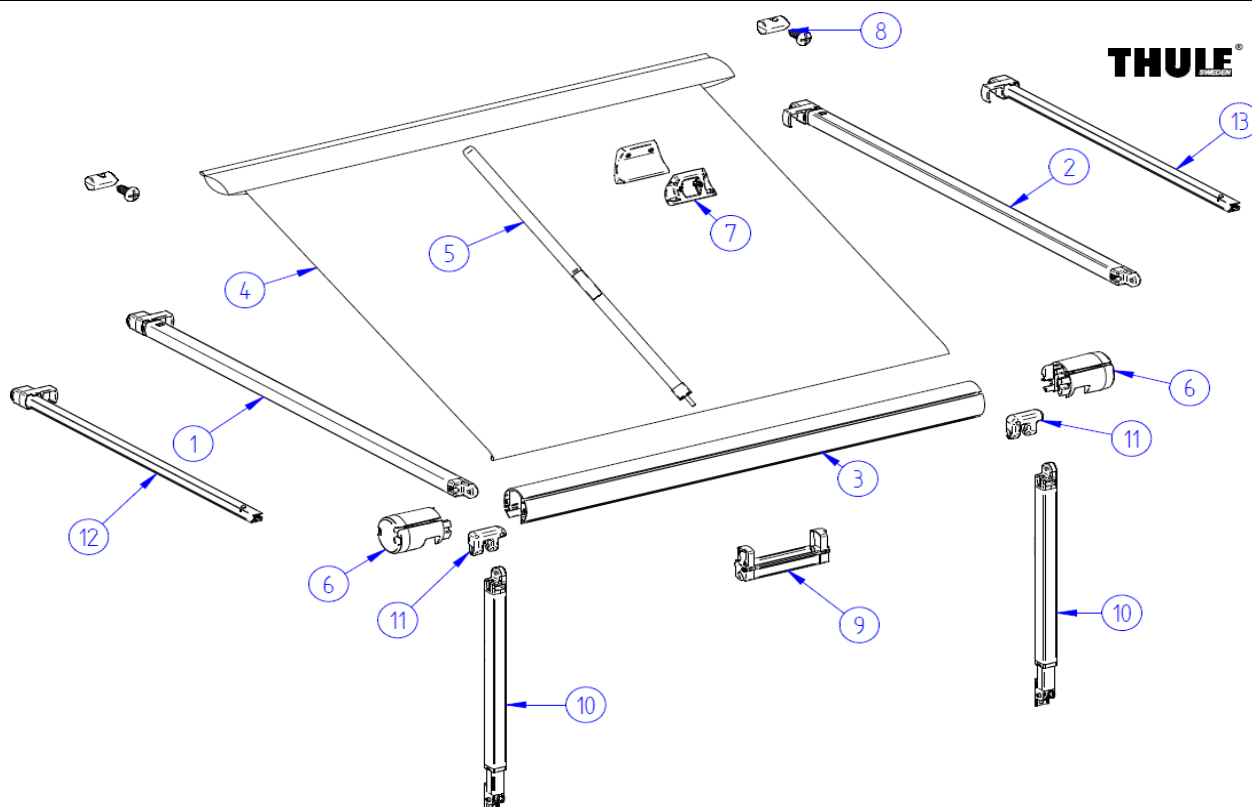

2020 SPARE PARTS LIST

1200

THULE
SWEDEN

1BA601

THULE Omnistor 1200

1BA 601-01

	ART.NR.	DESCRIPTION		
1	1500602900	LH RAFTER ARM ASSY TO1200 - 2.30 M		
	1500602901	LH RAFTER ARM ASSY TO1200 - 2.60 M		
	1500602902	LH RAFTER ARM ASSY TO1200 - 3.00/3,25 M		
	1500602903	LH RAFTER ARM ASSY TO1200 - 3.50/5,50 M		
2	1500602904	RH RAFTER ARM ASSY TO1200 - 2.30 M		
	1500602905	RH RAFTER ARM ASSY TO1200 - 2.60 M		
	1500602906	RH RAFTER ARM ASSY TO1200 - 3.00/3,25 M		
	1500602907	RH RAFTER ARM ASSY TO1200 - 3.50/5,50 M		
3	1500602908	ROLLER TUBE TO 1200 - 2,30M		
	1500602909	ROLLER TUBE TO 1200 - 2.60M		
	1500602910	ROLLER TUBE TO 1200 - 3.00M		
	1500602911	ROLLER TUBE TO 1200 - 3.25M		
	1500602912	ROLLER TUBE TO 1200 - 3.50M		
	1500602913	ROLLER TUBE TO 1200 - 3.75M		
	1500602914	ROLLER TUBE TO 1200 - 4,00M		
	1500602915	ROLLER TUBE TO 1200 - 4.25M		
	1500602916	ROLLER TUBE TO 1200 - 4.50M		
	1500602979	ROLLER TUBE TO 1200 - 5,00M		
	1500602980	ROLLER TUBE TO 1200 - 5.50M		
	4	1500602917	FABRIC 2.30M TO 1200 - 31	
1500602918		FABRIC 2.30M TO 1200 - 32		
1500602919		FABRIC 2.60M TO 1200 - 31		
1500602920		FABRIC 2.60M TO 1200 - 32		
1500602921		FABRIC 3,00M TO 1200 - 31		
1500602922		FABRIC 3,00M TO 1200 - 32		
1500602923		FABRIC 3,25M TO 1200 - 31		
1500602924		FABRIC 3,25M TO 1200 - 32		
1500602925		FABRIC 3,50M TO 1200 - 31		
1500602926		FABRIC 3,50M TO 1200 - 32		
	1500602927	FABRIC 3,75M TO 1200 - 31