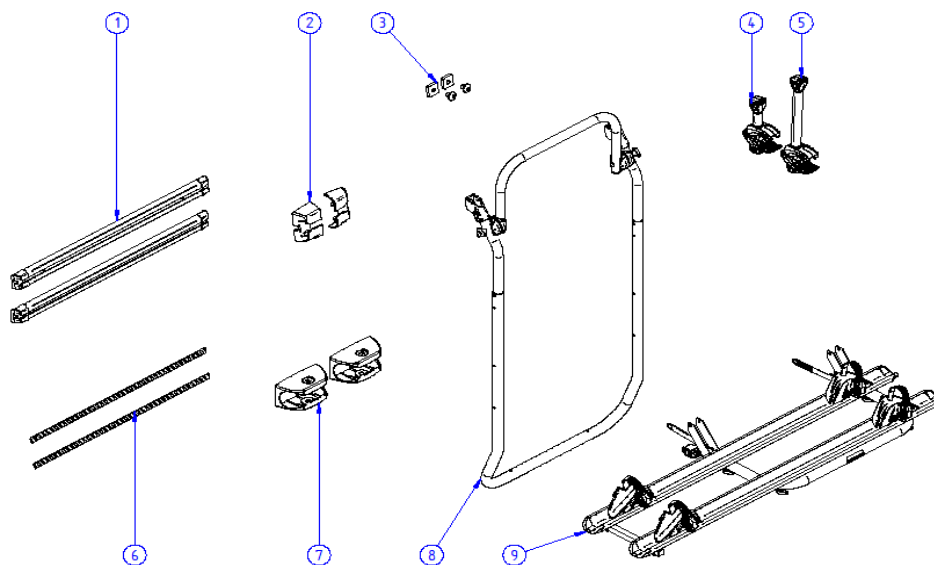

2020 SPARE PARTS LIST

Elite Van XT

THULE
SWEDEN

MH607

THULE

THULE Elite Van XT

MH607-00

	ART.NR.	DESCRIPTION	
1	1500603150	MOUNTING RAIL D/J/B >2007 TOP + BOTTOM	
	1500603217	MOUNTING RAIL D/J/B >2007 TOP + BOTTOM BLACK	
	1500603218	MOUNTING RAIL VW CRAFTER>2017 TOP + BOTTOM BLACK	
2	1500603151	MOUNTING RAIL ENDCAP 2PCS	
3	1500603152	MOUNTING RAIL CONNECTION 4PCS	
4	302520	G3 BIKE ARM #1 ACUTIGHT WITH LOCK - ANODISED (12cm)	
5	302522	G3 BIKE ARM #2,5 ACUTIGHT WITH LOCK - ANODISED (30cm)	
4	302525	G3 BIKE ARM #1 ACUTIGHT WITH LOCK - BLACK (12cm)	
5	302527	G3 BIKE ARM #2,5 ACUTIGHT WITH LOCK - BLACK (30cm)	
6	1500603153	COVER STRIP RIBBED 750mm 2PCS	
7	1500603154	ELITE VAN XT FOOT + COVER 2PCS	
8	1500603155	ELITE VAN XT BODY	
	1500603219	ELITE VAN XT BODY BLACK	
9	1500603156	ELITE VAN XT PLATFORM COMPLETE	
	1500603220	ELITE VAN XT PLATFORM COMPLETE BLACK