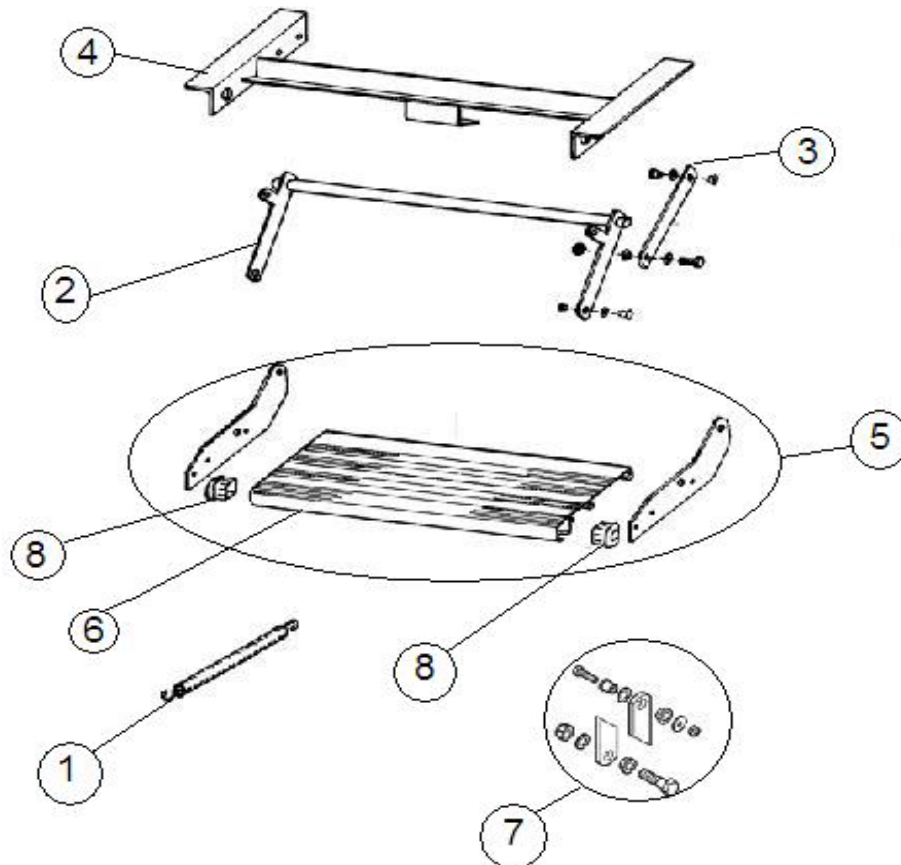

2020 SPARE PARTS LIST
SINGLE STEP MANUAL 47

	ART.NR.	DESCRIPTION	
1	1500601963	SPRING MANUAL 47	
2	1500601418	FRONT LINK ASSY	
3	1500601962	REAR LINK MANUAL 47 (2 pcs)	
4	1500600397	FRAME MANUAL 47	
5	1500601420	FOOTBOARD COMPL. MANUAL 47	
6	1500600402	FOOTBOARD MANUAL 47	
7	1500601152	REPAIR KIT RIVET	
8	1500601352	LH & RH PLUG FOOTBOARD	