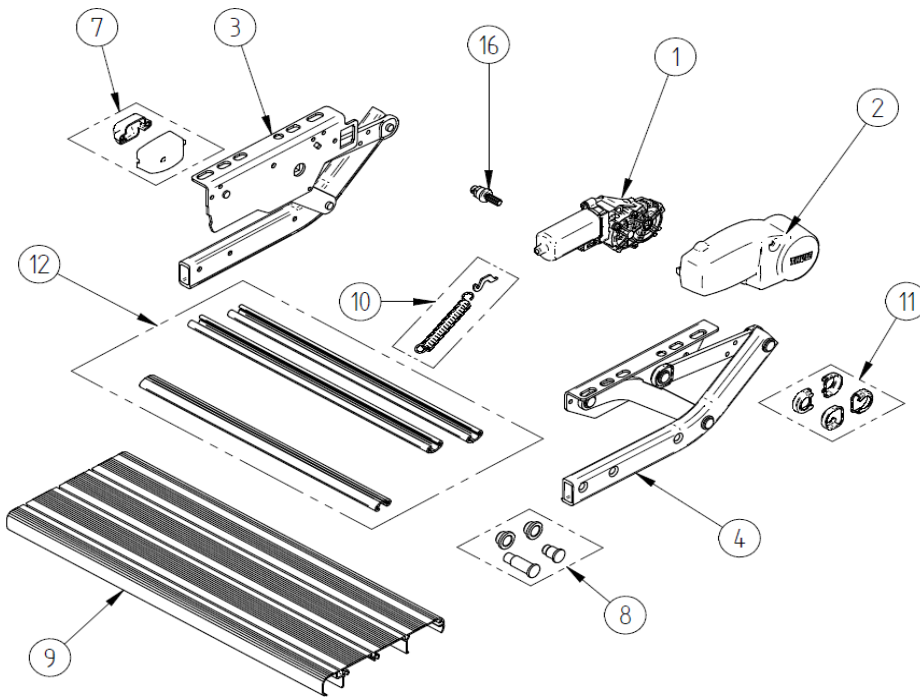

2020 SPARE PARTS LIST
SINGLE STEP V10 & V15

THULE
SWEDEN

V01 - OSE600 / OSE602

THULE

OSE600-02

THULE