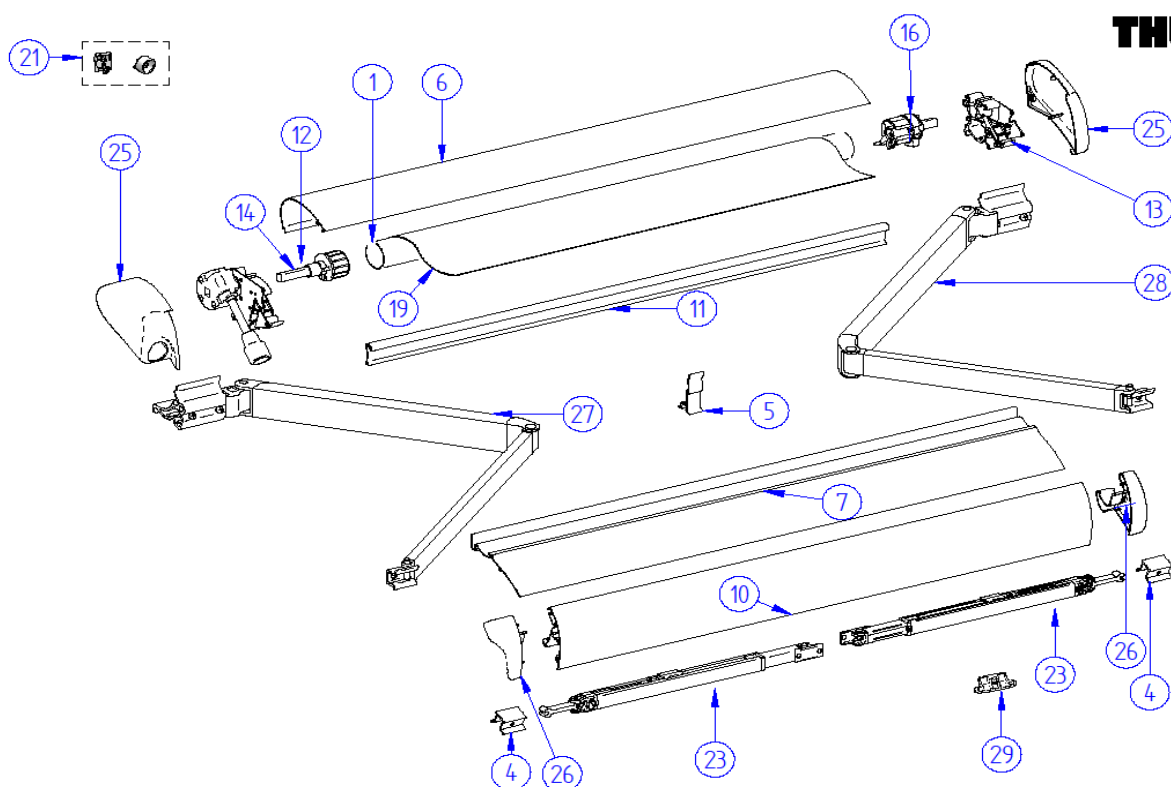

2020 SPARE PARTS LIST

6502 & 6900

THULE
SWEDEN

6TM600

THULE Omnistor 6900

6TM 600-01

	ART.NR.	DESCRIPTION		
1	1500601798	ROLLER TUBE D70 4,00M		
	1500601799	ROLLER TUBE D70 4,50M		
	1500601800	ROLLER TUBE D70 5,00M		
	1500601801	ROLLER TUBE D70 5,50M		
3	1500600115	HAND CRANK ASSY LONG		
4	1500600741	CONN.SUPP. ARM S6		
5	1500600969	SUPPORT FABR.PROT.PROF. 6002		
6	1500601464	COVER MAIN HOUSING 6900 4.00M		
	1500601018	COVER MAIN HOUSING 6900 4.50M		
	1500601542	COVER MAIN HOUSING 6900 5.00M		
	1500601783	COVER MAIN HOUSING 6900 5,50M		
	1500601926	COVER MAIN HOUSING 6900 4.00M ANO		
	1500601765	COVER MAIN HOUSING 6900 4.50M ANO		
	1500601752	COVER MAIN HOUSING 6900 5.00M ANO		
	1500601929	COVER MAIN HOUSING 6900 5,50M ANO		
	1500602312	COVER MAIN HOUSING 6900 4,00 M RAL9002		
	1500602313	COVER MAIN HOUSING 6900 4,50 M RAL9002		
	1500602314	COVER MAIN HOUSING 6900 5,00 M RAL9002		
	1500602315	COVER MAIN HOUSING 6900 5,50 M RAL9002		
	7	1500601016	BACK HOUSING 6900 4,00 M	
		1500601930	BACK HOUSING 6900 4,50 M	
1500601931		BACK HOUSING 6900 5,00 M		
1500601932		BACK HOUSING 6900 5,50 M		
10	1500601020	LEAD PROFILE 6900 4.00M		
	1500601022	LEAD PROFILE 6900 4.50M		
	1500601024	LEAD PROFILE 6900 5,00M		
	1500601025	LEAD PROFILE 6900 5,50M		
	1500601021	LEAD PROFILE 6900 4.00M ANO		
	1500601023	LEAD PROFILE 6900 4.50M ANO		
	1500601027	LEAD PROFILE 6900 5,00M ANO		
	1500601684	LEAD PROFILE 6900 5,50M ANO		
	1500602320	LEAD RAIL 6900 - 4,00 M RAL9002