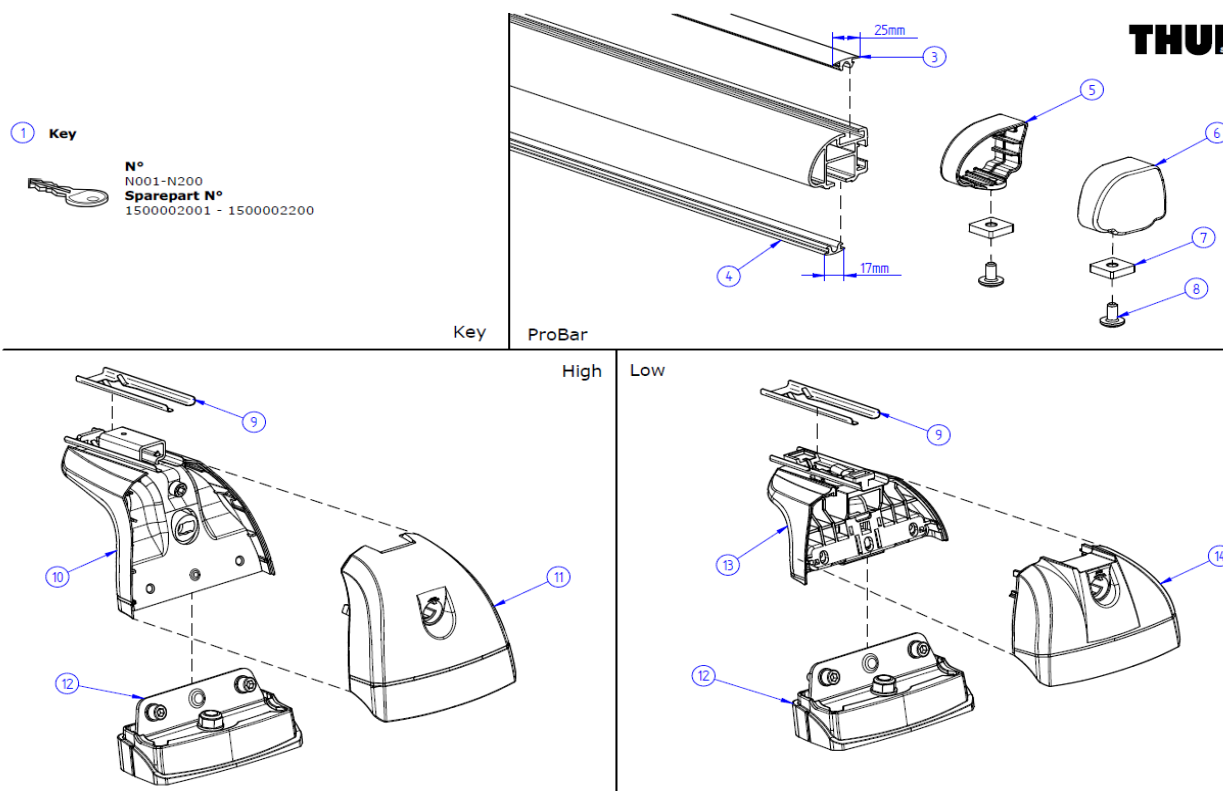

2020 SPARE PARTS LIST PROBAR FLEX

THULE
SWEDEN

ADR609

	ART.NR.	DESCRIPTION	
1	1500002XXX	KEY N° XXX	
3	1500050834	RUBBER PROFILE PROBAR 25mm - 2190mm (1 PCS)	
4	1500050836	RUBBER PROFILE PROBAR 17mm - 2190mm (1 PCS)	
5	1500050844	END CAP PROBAR - RIGHT (1 PCS)	
6	1500050843	END CAP PROBAR - LEFT (1 PCS)	
7	1500050845	SQUARE NUT M6 (1 PCS)	
8	1500051152	HEXAGONAL SCREW K6S (1 PCS)	
9	1500603179	REINFORCEMENT FORK (4 PCS)	
10	1500603180	FOOT FIXPOINT 751 HIGH WITH FORK (1 PCS)	
11	1500050004	OUTER COVER FIXPOINT 751 HIGH (1 PCS)	
12	1500603181	FOOT PAD WITH FASTNERS LOW/HIGH (1 PCS)	
13	1500603182	FOOT FIXPOINT 753 LOW WITH FORK (1 PCS)	
14	1500050090	OUTER COVER FIXPOINT 753 LOW (1 PCS)