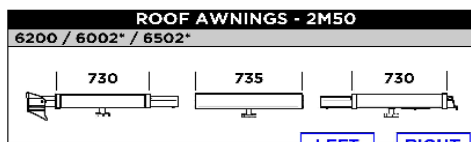

* Connection pieces not included. See sparepartdrawing SRS601.

THULE Residence / Panorama / Veduta

SRS602-03