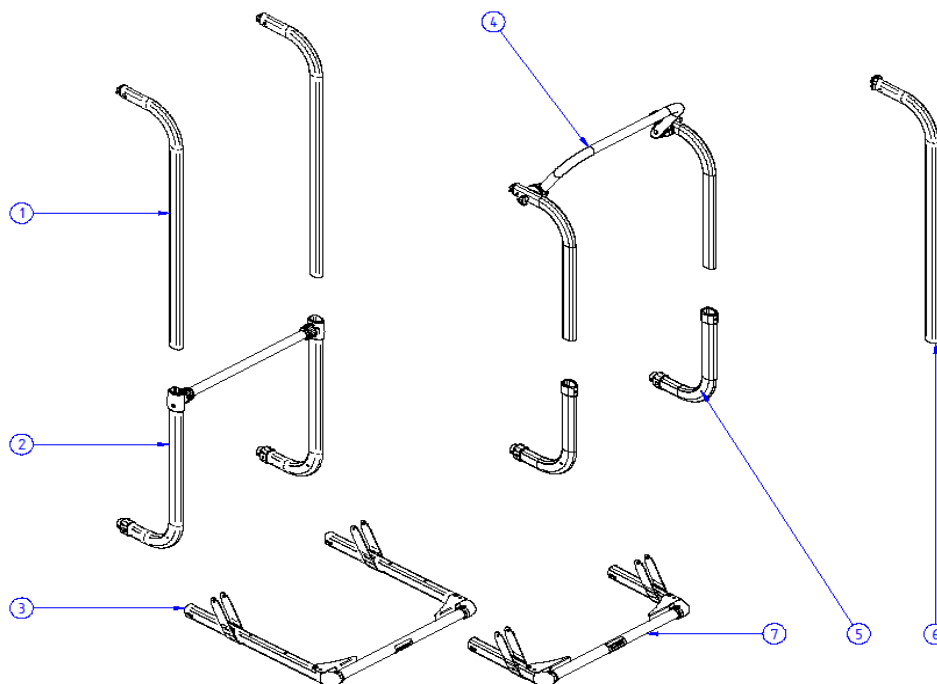

2020 SPARE PARTS LIST

THULE
SWEDEN

Sport G2 & Elite G2 - common parts

MH604

21	1500602627	PLATFORM LOCK (1L+1R)	
22	1500602620	SPORT G2 HINGE COVERS BLACK 20° (1L+1R)	
	1500602628	SPORT G2 HINGE COVERS BLACK 40° (1L+1R)	
23	1500602629	SPORT G2 ENDCAP + WHEEL STRAPS FOR V-RAIL (2x)	
24	1500602388	V-RAIL PROFILE	
25	1500602400	PLATFORM HOLDER (2x)	
26	1500602630	G2 SERRATED PIECES oval (1+1)	
27	1500602631	G2 OVAL T-PIECES (1L+1R)	
28	1500602632	G2 CONNECTION PIECE OVAL 42/48 (2x)	
29	1500602403	WHEEL HOLDER W PUMP BUCKLE (2x)	
30	1500602633	PLATFORM LOCK OVAL (1L+1R)	
31	1500602634	ELITE G2 HINGE COVERS BLACK (1L+1R)	
32	1500602402	G2 ENDCAP RAIL (2x)	
33	1500602401	G2 RAIL PROFILE	
34	1500602697	PLATFORM CORNER CONNECTION	
35	1500603157	SERRATED INSERT 30/34 BLACK 4PCS	
36	1500030364	KNOB WITHOUT LOCK FOR BIKE ARM	
37	1500603175	BOLT 90MM + KNOB HIGH (2PCS)	

2020 SPARE PARTS LIST

Elite G2 LV - Elite G2 SV - Elite G2 HH - Elite G2 One Bike

THULE
SWEDEN

MH605

THULE
SWEDEN

THULE Elite G2 LV / Elite G2 SV / Elite G2 HH / Elite G2 One Bike

MH605-01

	ART.NR.	DESCRIPTION	
1	1500602635	ELITE G2 LV ARM (1x)	
2	1500602636	ELITE G2 LV BODY + CROSSBAR + T-PIECES	
3	1500602637	ELITE G2 PLATFORM WITHOUT RAILS	
4	1500602638	ELITE G2 SV ARMS + CROSSBAR	
5	1500602639	ELITE G2 SV BODY + CONNECTION PIECE (1x)	
6	1500602640	ELITE G2 HH ARM (1x)	
7	1500603474	ELITE G2 ONE BIKE PLATFORM WITHOUT RAILS	