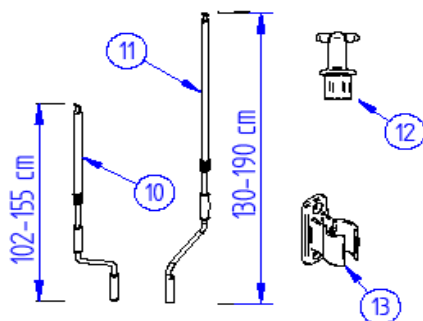

Handcranck