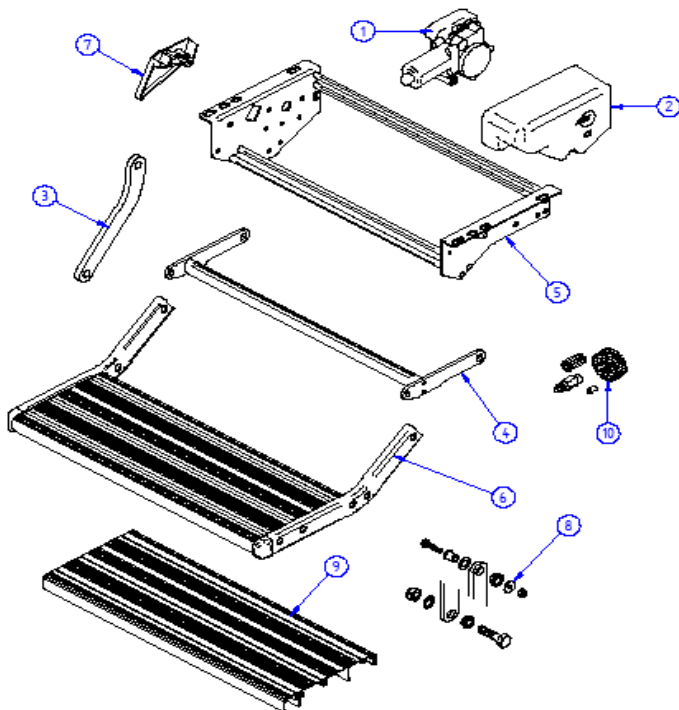

(*)

420 = Standard step

390 = Special step : Hobby / Sprinter / Trigano

310 = Special step : Hymer Exsis

2020 SPARE PARTS LIST
SINGLE STEP V02

THULE
SWEDEN

2S609

THULE
SWEDEN