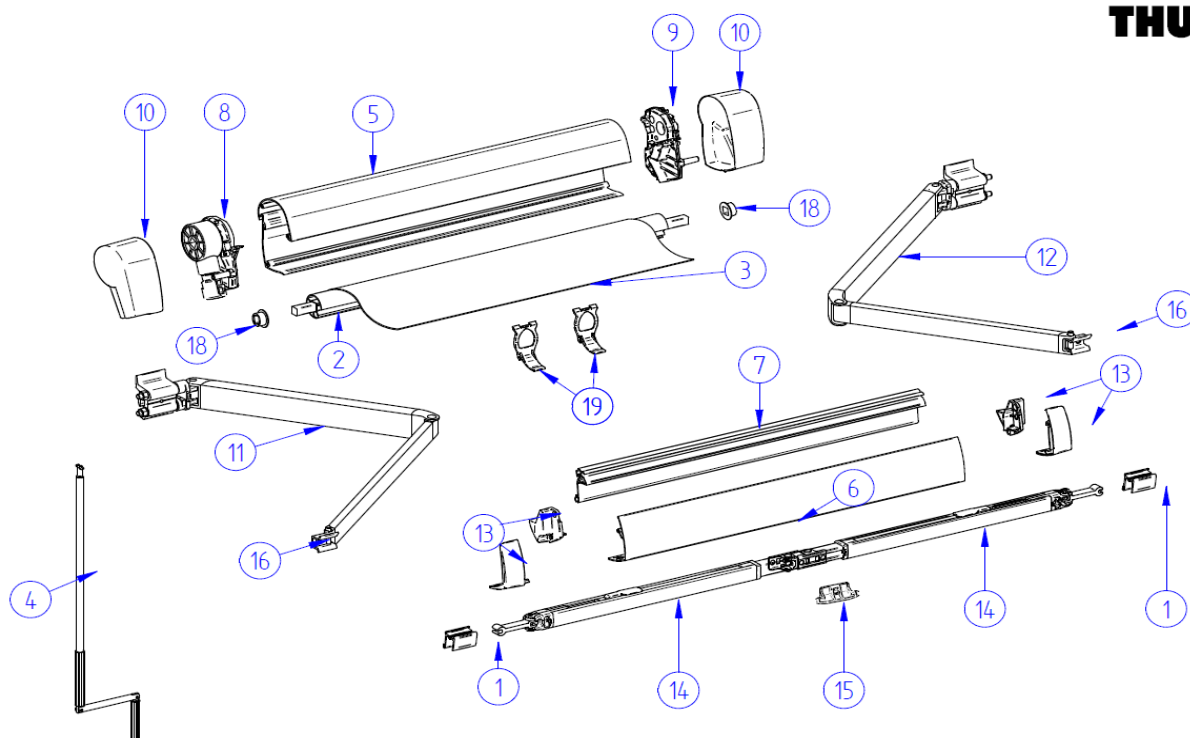

2020 SPARE PARTS LIST

5102

THULE
SWEDEN

VW606

THULE
SWEDEN

THULE Omnistor 5102/VW

VW 606-02

ART.NR.	DESCRIPTION
1	1500600296 CONNECT. SUPP. ARM V97 SERIE 5
2	1500601954 ROLLER TUBE ASSY 5102 2.6M
3	1500600952 FABRIC 2.60M 5102 04
	1500602699 FABRIC 2.60M 5102 31
4	1500601124 HANDCRANK VW T5 + 5102
5	1500601689 MAIN HOUSING VW T5 RAL9006
	1500602357 MAIN HOUSING VW T5 RAL9011
6	1500601955 OUTSIDE LEAD RAIL 5102 RAL9006
	1500602358 OUTSIDE LEAD RAIL 5102 RAL9011
7	1500601956 INSIDE LEAD RAIL 5102 RAL9006
8	1500601201 LH ENDPLATE + GEAR ASSY VW T5
9	1500601202 RH ENDPLATE MH VW T5
10	1500601203 LH+RH SIDECAP ASSY 5102
	1500602702 LH+RH SIDECAP ASSY 5102 RAL9011
11	1500602103 LH SPRINGARM COMPL 5102
12	1500602104 RH SPRINGARM COMPL 5102
13	1500601206 LH+RH LEAD RAIL END PLATE ASSY 5102 RAL9006
	1500602703 LH+RH LEAD RAIL END PLATE ASSY 5102 RAL9011
14	1500601960 SUPPORT ARM V2 2.60M XL
15	1500601789 CENTRAL CLAMP SUPPORT ARM V2
16	1500601219 LH+RH CONN.LEAD RAIL
	1500602754 LH+RH STOP SPRING ARM 5102
17	307993 ADAPTER SET 5102 VWT5 (not on image)
18	1500602755 LH+RH ROLLER BEARINGS 5102
19	1500603187 POSITIONER SPRING ARM 5102 2PC