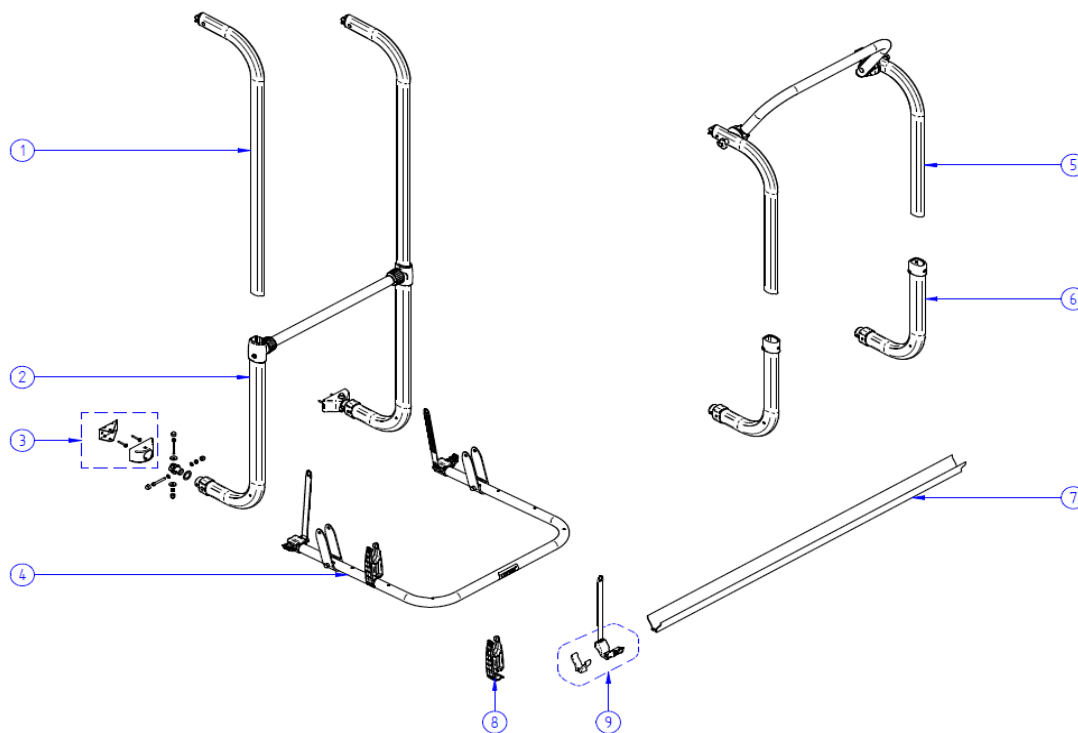

2020 SPARE PARTS LIST

Esse4 - Esse4 SV - Esse4 Tripel - Esse4 Tripel Black

THULE
SWEDEN

ES605

THULE
SWEDEN

THULE Esse4

ES605-00

	ART.NR.	DESCRIPTION	
1	1500602635	ELITE G2 LV ARM (1x)	
	1500603479	ELITE G2 LV BLACK ARM (1x)	
2	1500602636	ELITE G2 LV BODY + CROSSBAR + T-PIECES	
	1500603480	ELITE G2 LV BLACK BODY + CROSSBAR + T-PIECES	
3	1500602384	FOOT + FOOT COVER (2x)	
4	1500603212	ESSE4 PLATFORM WITHOUT RAILS	
	1500603481	ESSE4 PLATFORM BLACK WITHOUT RAILS	
5	1500602638	ELITE G2 SV ARMS + CROSSBAR	
6	1500602639	ELITE G2 SV BODY + CONNECTION PIECE (1x)	
7	1500602388	V-RAIL PROFILE	
	1500603482	V-RAIL PROFILE BLACK	
8	1500602765	ESSE4 PLATFORM HOLDER (1X)	
9	1500602629	SPORT G2 ENDCAP + WHEELSTRAPS FOR V-RAIL (2x)