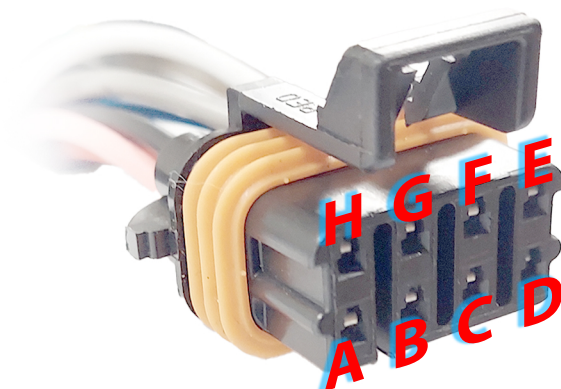

ELECTRICAL REMOTE WIRING

Location	Color	Function	Uses	Connection to invoke function
A	Pink	12VDC	12DC - Light, Timer	D
B	Red	Prime	Prime Gasoline	D
C	Blue	Start/Stop	Start Stop Generator	D
D	Black	Ground	Ground	N/A
E	White	Reset +	Reset Overload	F
F	Grey	Reset -	Reset Overload	E
G	White	FUTURE DEVELOPMENT		-
H	Black	FUTURE DEVELOPMENT		-

Function Discription

Prime Gasoline	Used to prime the gasoline pump before starting
Start / Stop	Works like the Start / Stop switch on generator
Reset	Reset the generator when overloaded

Mating Connection Parts Delphi Metri-Pack